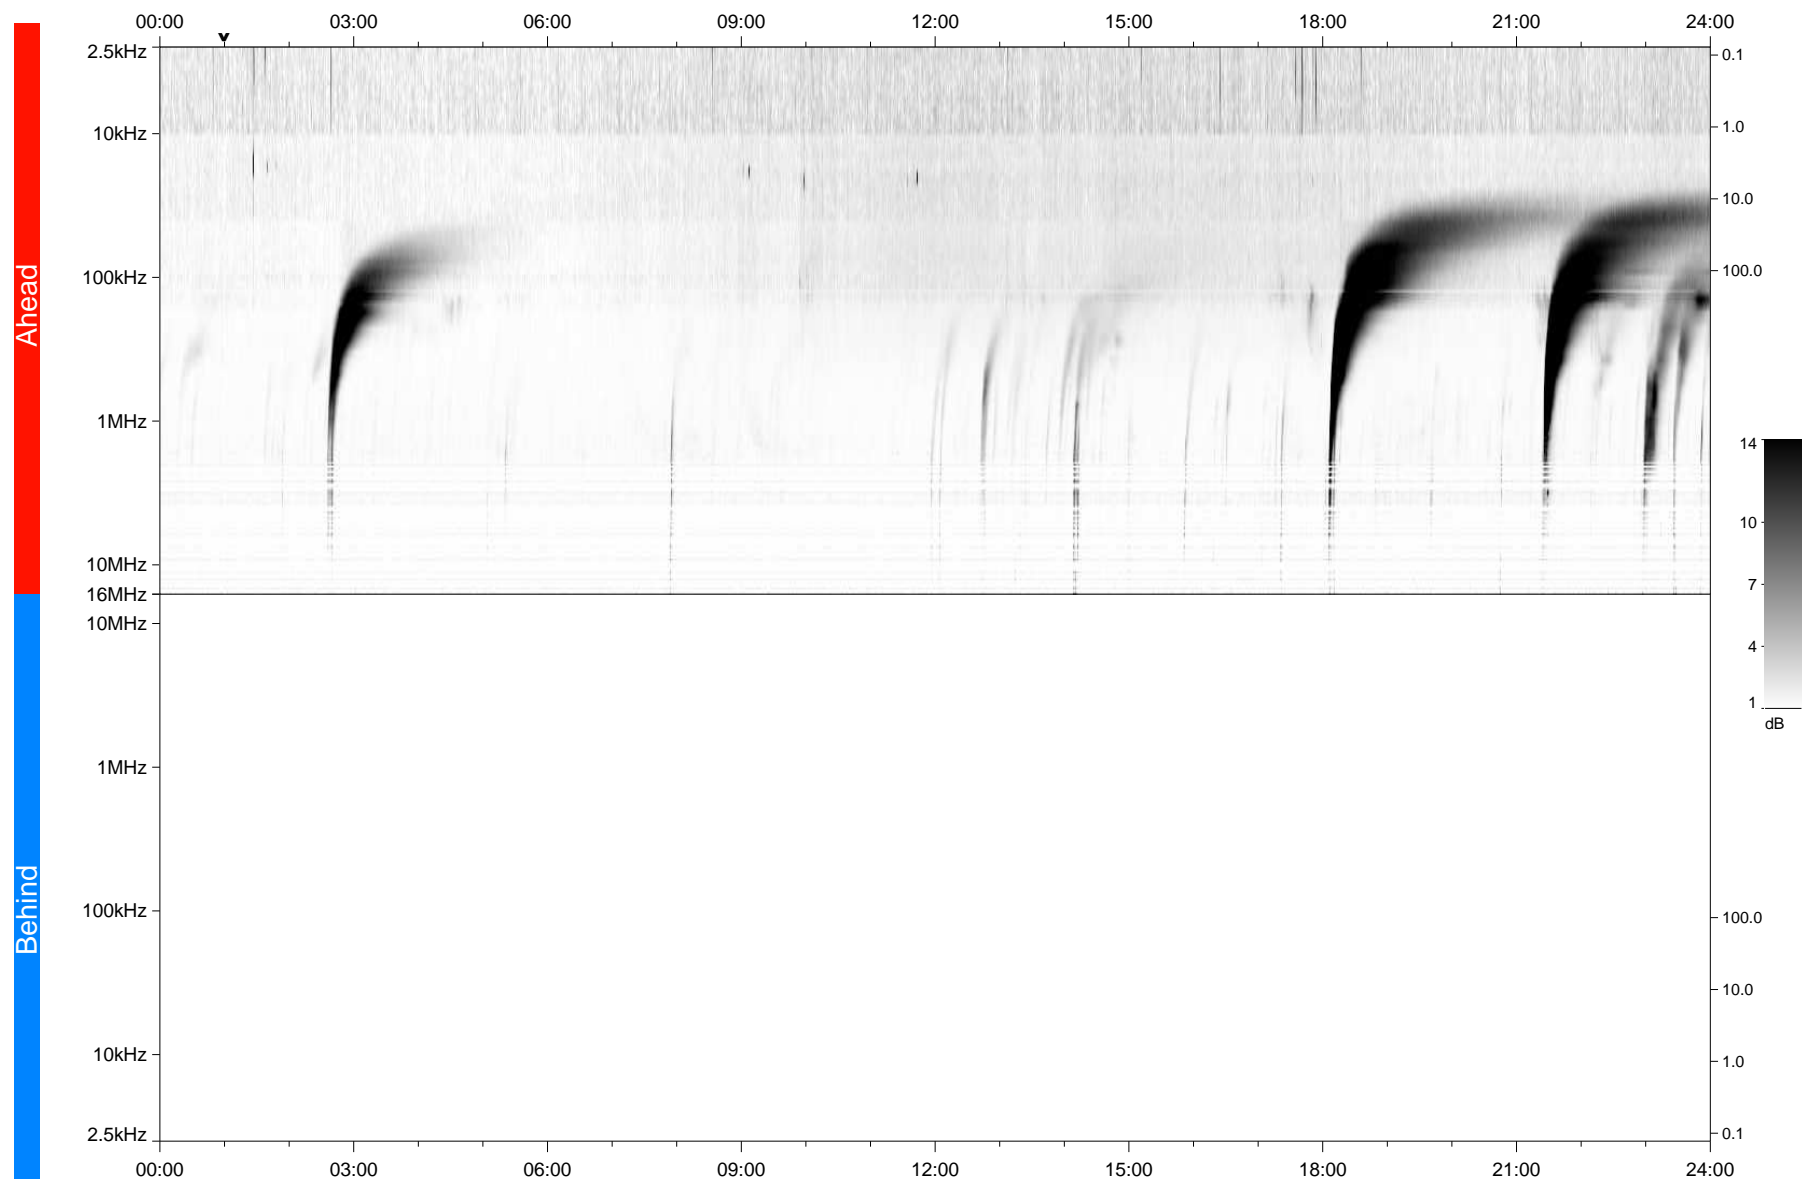

STEREO/WAVES Daily Summary - 07-Feb-2023 (DOY 038)

Ahead source file: swaves_ahead_2023_038_1_05.fin
Ahead PSE Angle: -13.3°

Behind PSE Angle: 9.1°
Behind source file: No STEREO-B data

Time (UTC)

file: stereo_swaves_daily-summary_gray_20230207_v04
made by: space.umn.edu on macOS with IDL 8.8.2 on 2023-03-10 13:07:01, with TLib V946 / dynspec V311