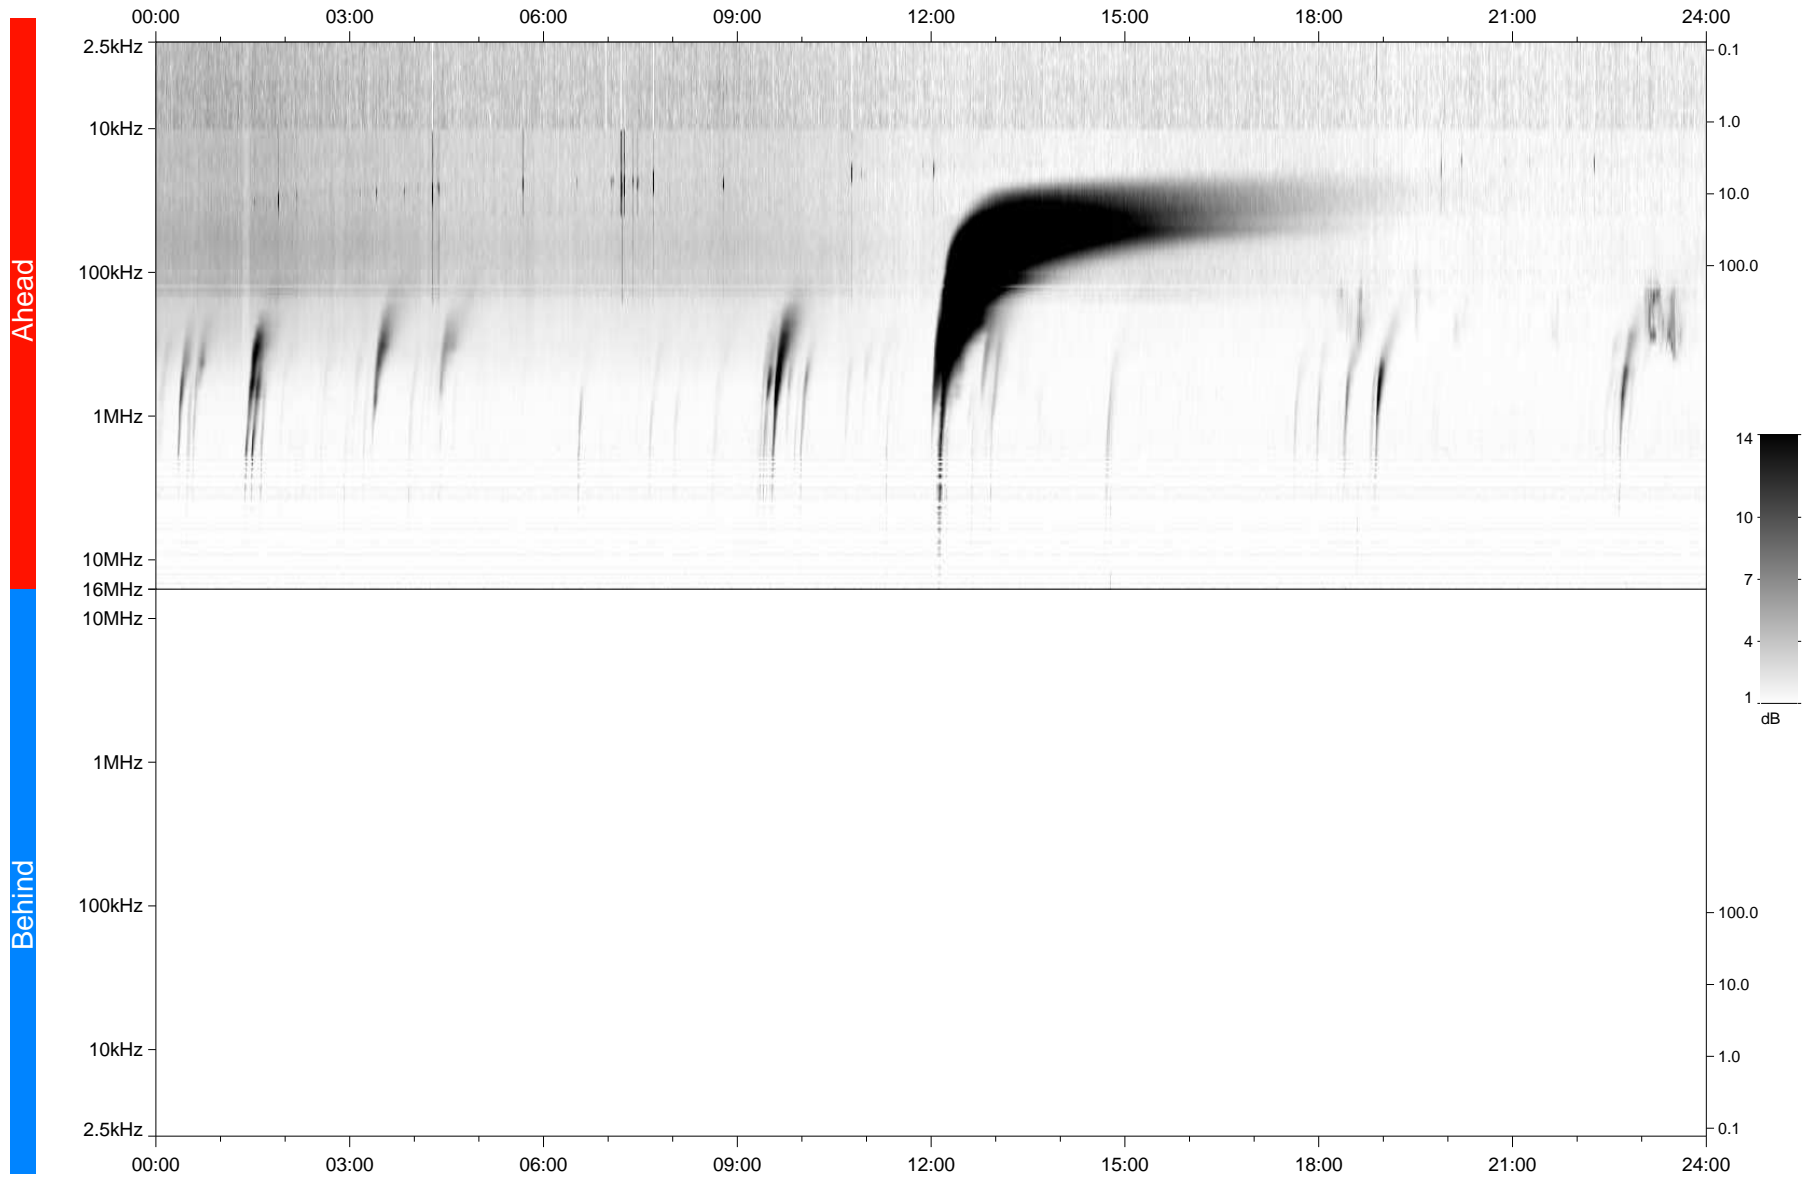

# STEREO/WAVES Daily Summary - 06-Feb-2023 (DOY 037)

Ahead source file: swaves\_ahead\_2023\_037\_1\_05.fin  
Ahead PSE Angle: -13.3°

Behind PSE Angle: 9.1°  
Behind source file: No STEREO-B data

Time (UTC)

file: stereo\_swaves\_daily-summary\_gray\_20230206\_v04  
made by: space.umn.edu on macOS with IDL 8.8.2 on 2023-03-09 19:00:34, with TLib V946 / dynspec V311