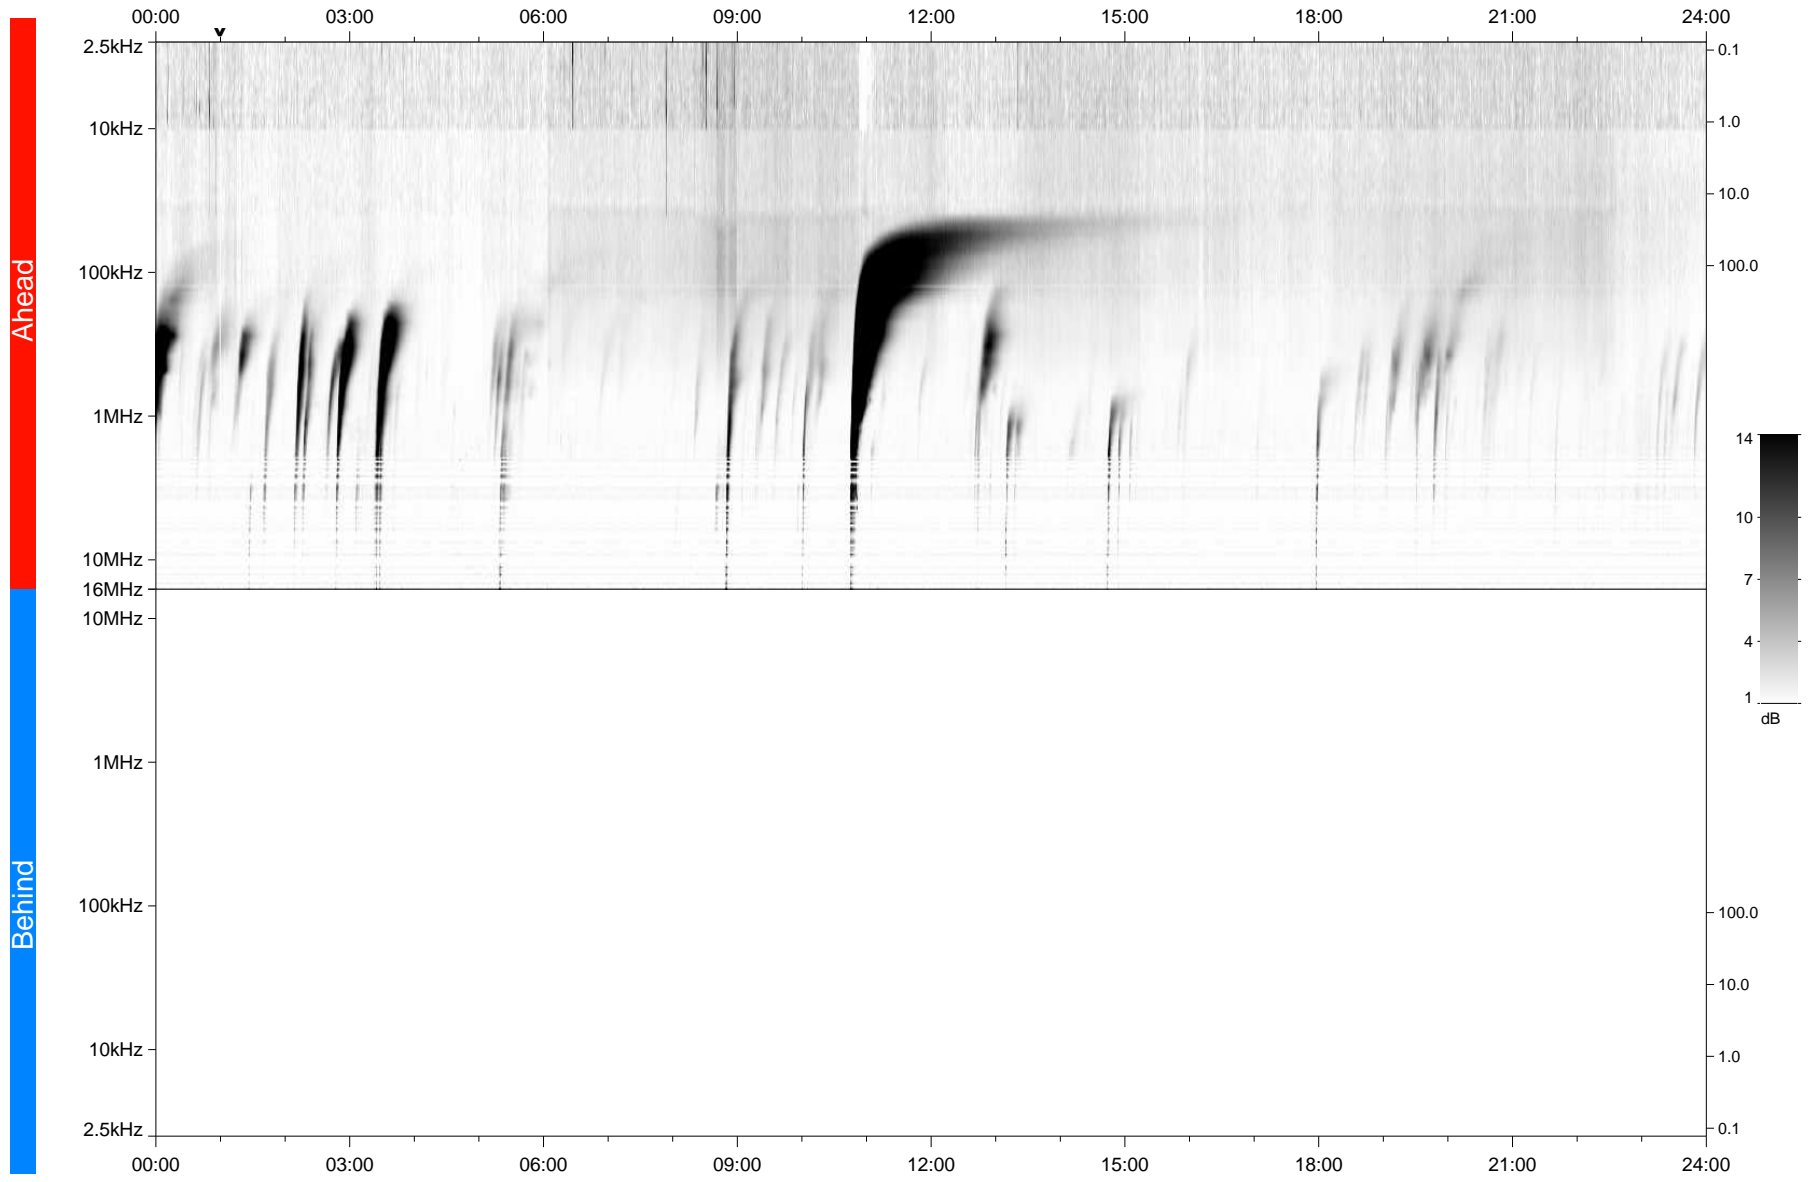

# STEREO/WAVES Daily Summary - 05-Feb-2023 (DOY 036)

Ahead source file: swaves\_ahead\_2023\_036\_1\_05.fin  
Ahead PSE Angle:  $-13.4^\circ$

Behind PSE Angle:  $9.1^\circ$   
Behind source file: No STEREO-B data

Time (UTC)

file: stereo\_swaves\_daily-summary\_gray\_20230205\_v04  
made by: space.umn.edu on macOS with TDL 8.8.2 on 2023-03-09 18:59:20, with TLib V946 / dynspec V311