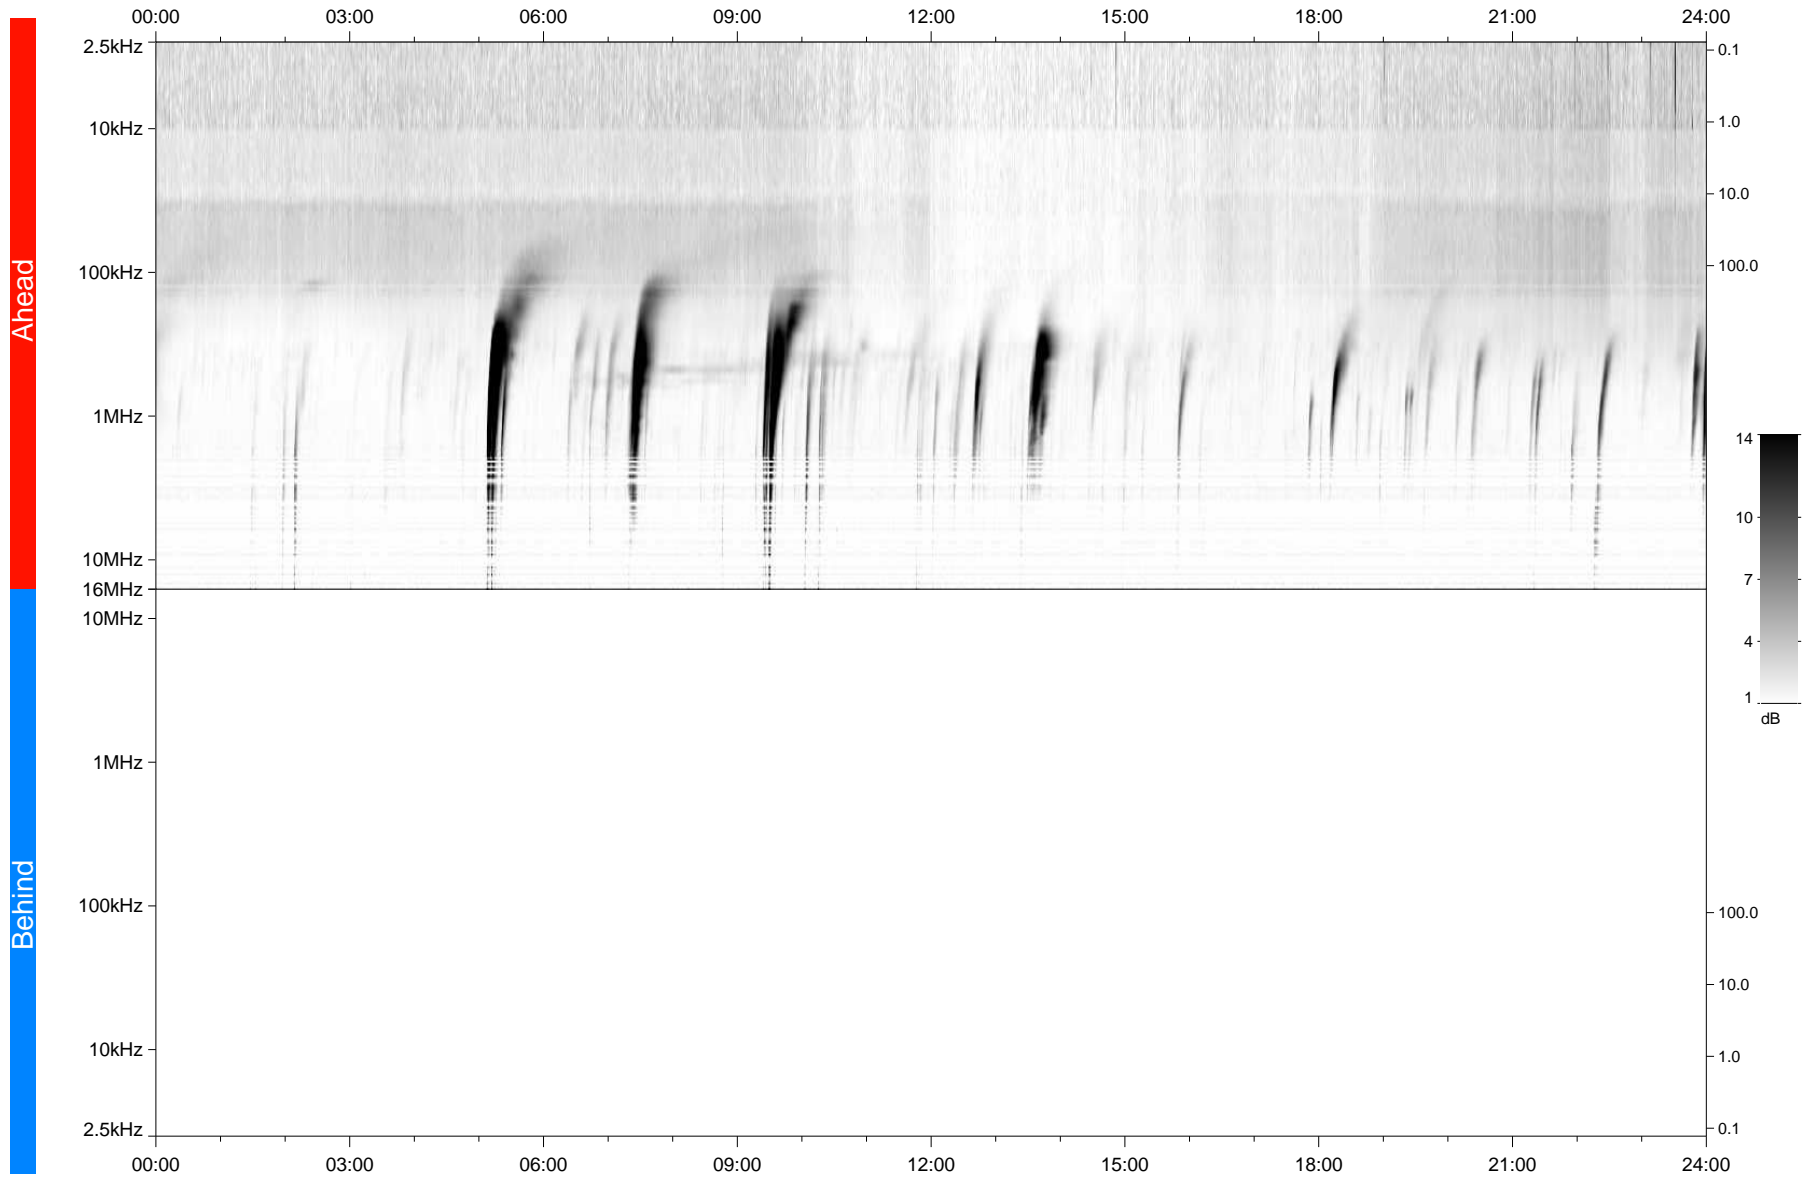

STEREO/WAVES Daily Summary - 04-Feb-2023 (DOY 035)

Ahead source file: swaves_ahead_2023_035_1_05.fin
Ahead PSE Angle: -13.4°

Behind PSE Angle: 9.1°
Behind source file: No STEREO-B data

Time (UTC)

file: stereo_swaves_daily-summary_gray_20230204_v04
made by: space.umn.edu on macOS with IDL 8.8.2 on 2023-03-07 15:44:29, with TMLib V946 / dynspec V311