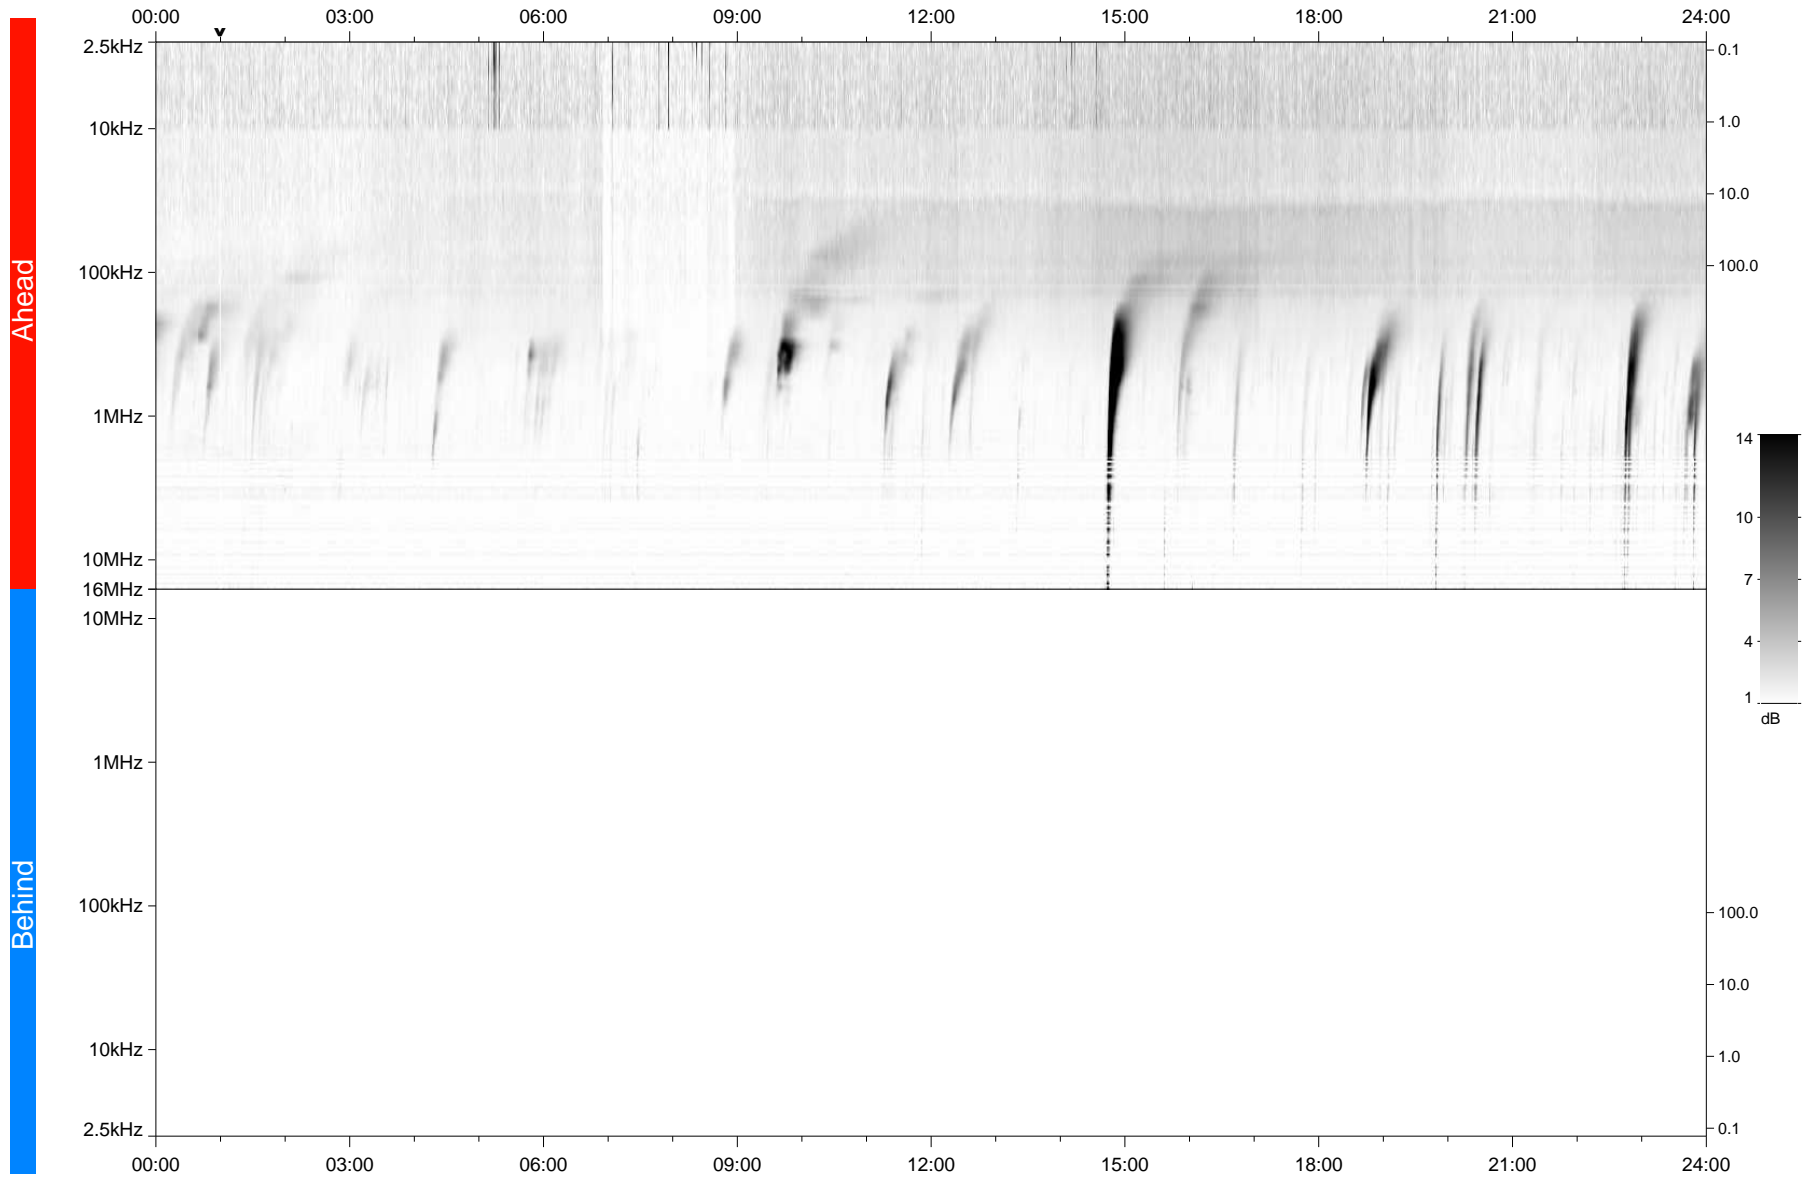

STEREO/WAVES Daily Summary - 03-Feb-2023 (DOY 034)

Ahead source file: swaves_ahead_2023_034_1_05.fin
Ahead PSE Angle: -13.4°

Behind PSE Angle: 9.1°
Behind source file: No STEREO-B data

Time (UTC)

file: stereo_swaves_daily-summary_gray_20230203_v04
made by: space.umn.edu on macOS with TDL 8.8.2 on 2023-03-07 15:43:16, with TLib V946 / dynspec V311