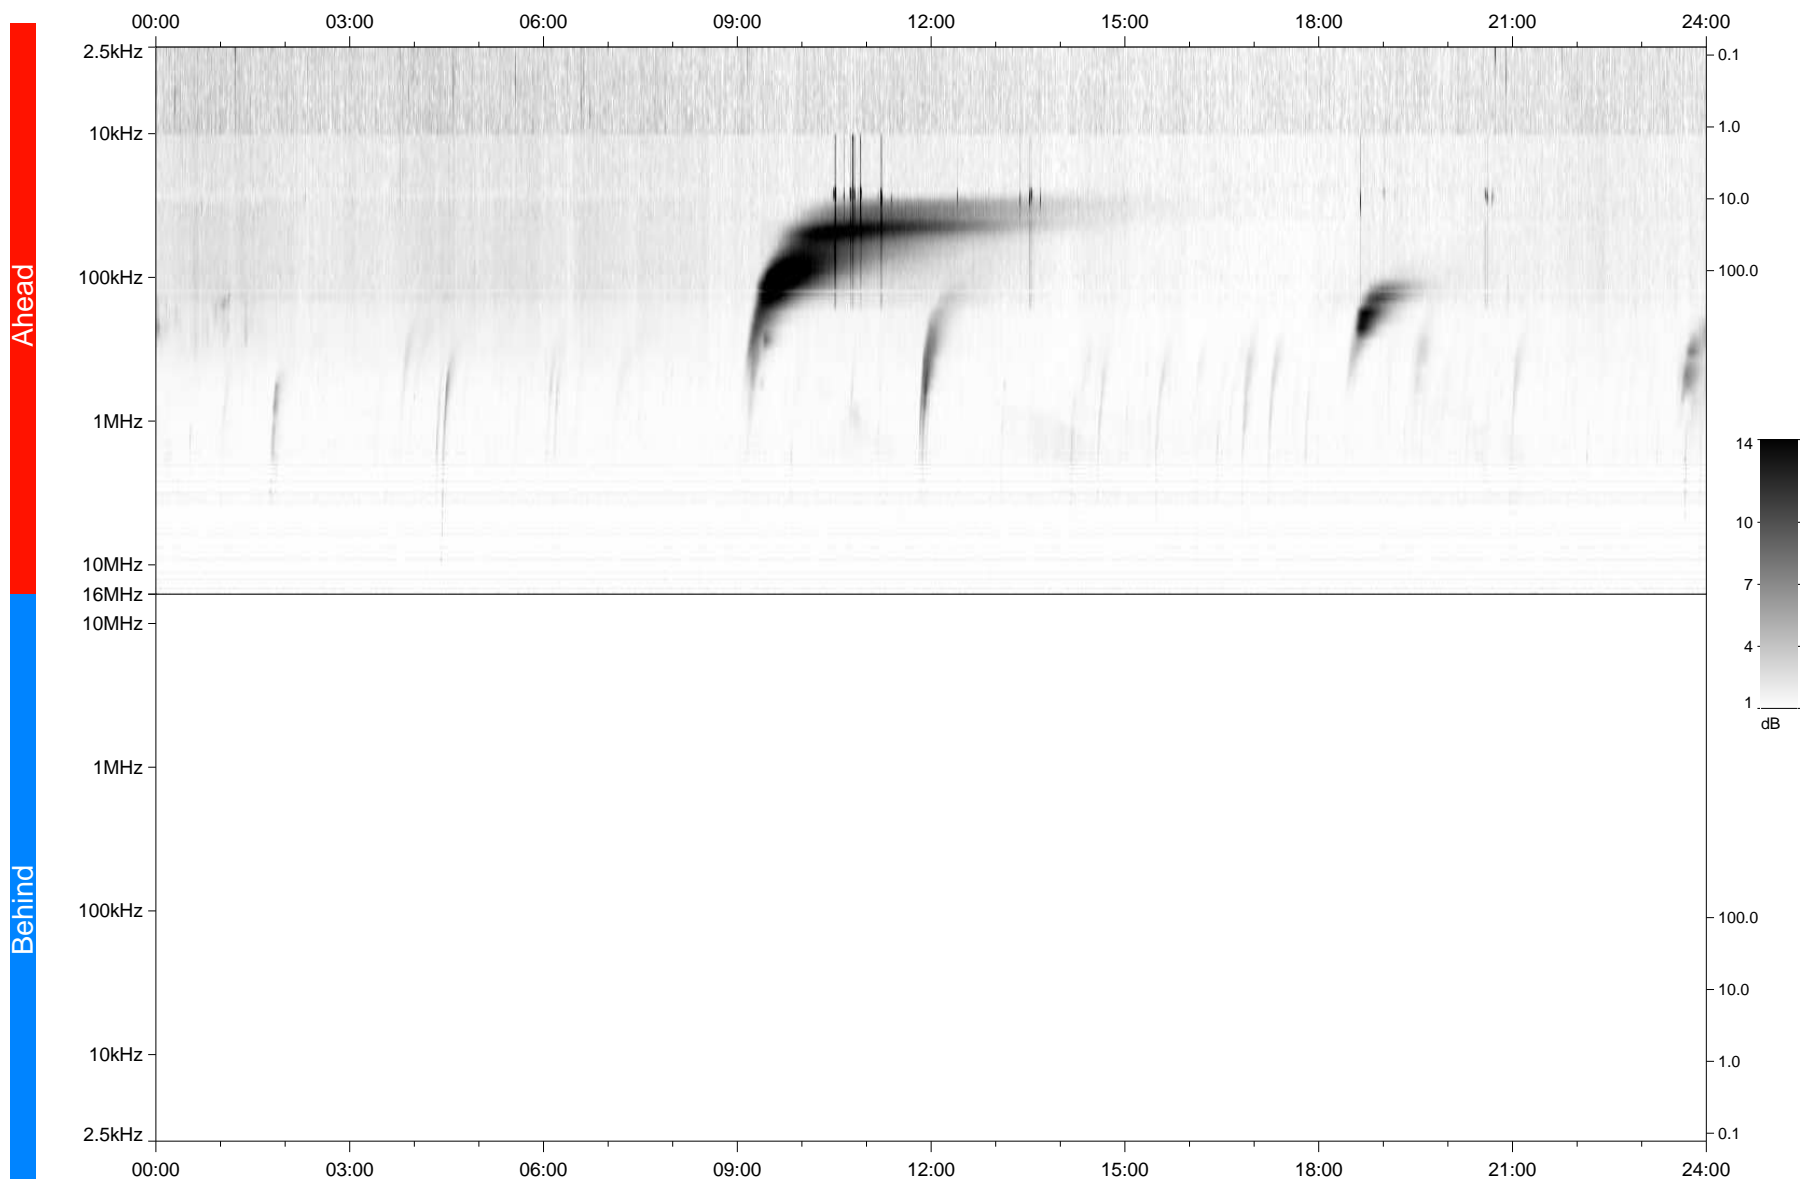

# STEREO/WAVES Daily Summary - 02-Feb-2023 (DOY 033)

Ahead source file: swaves\_ahead\_2023\_033\_1\_05.fin  
Ahead PSE Angle: -13.5°

Behind PSE Angle: 9.1°  
Behind source file: No STEREO-B data

Time (UTC)

file: stereo\_swaves\_daily-summary\_gray\_20230202\_v04  
made by: space.umn.edu on macOS with IDL 8.8.2 on 2023-03-07 15:42:02, with TLib V946 / dynspec V311