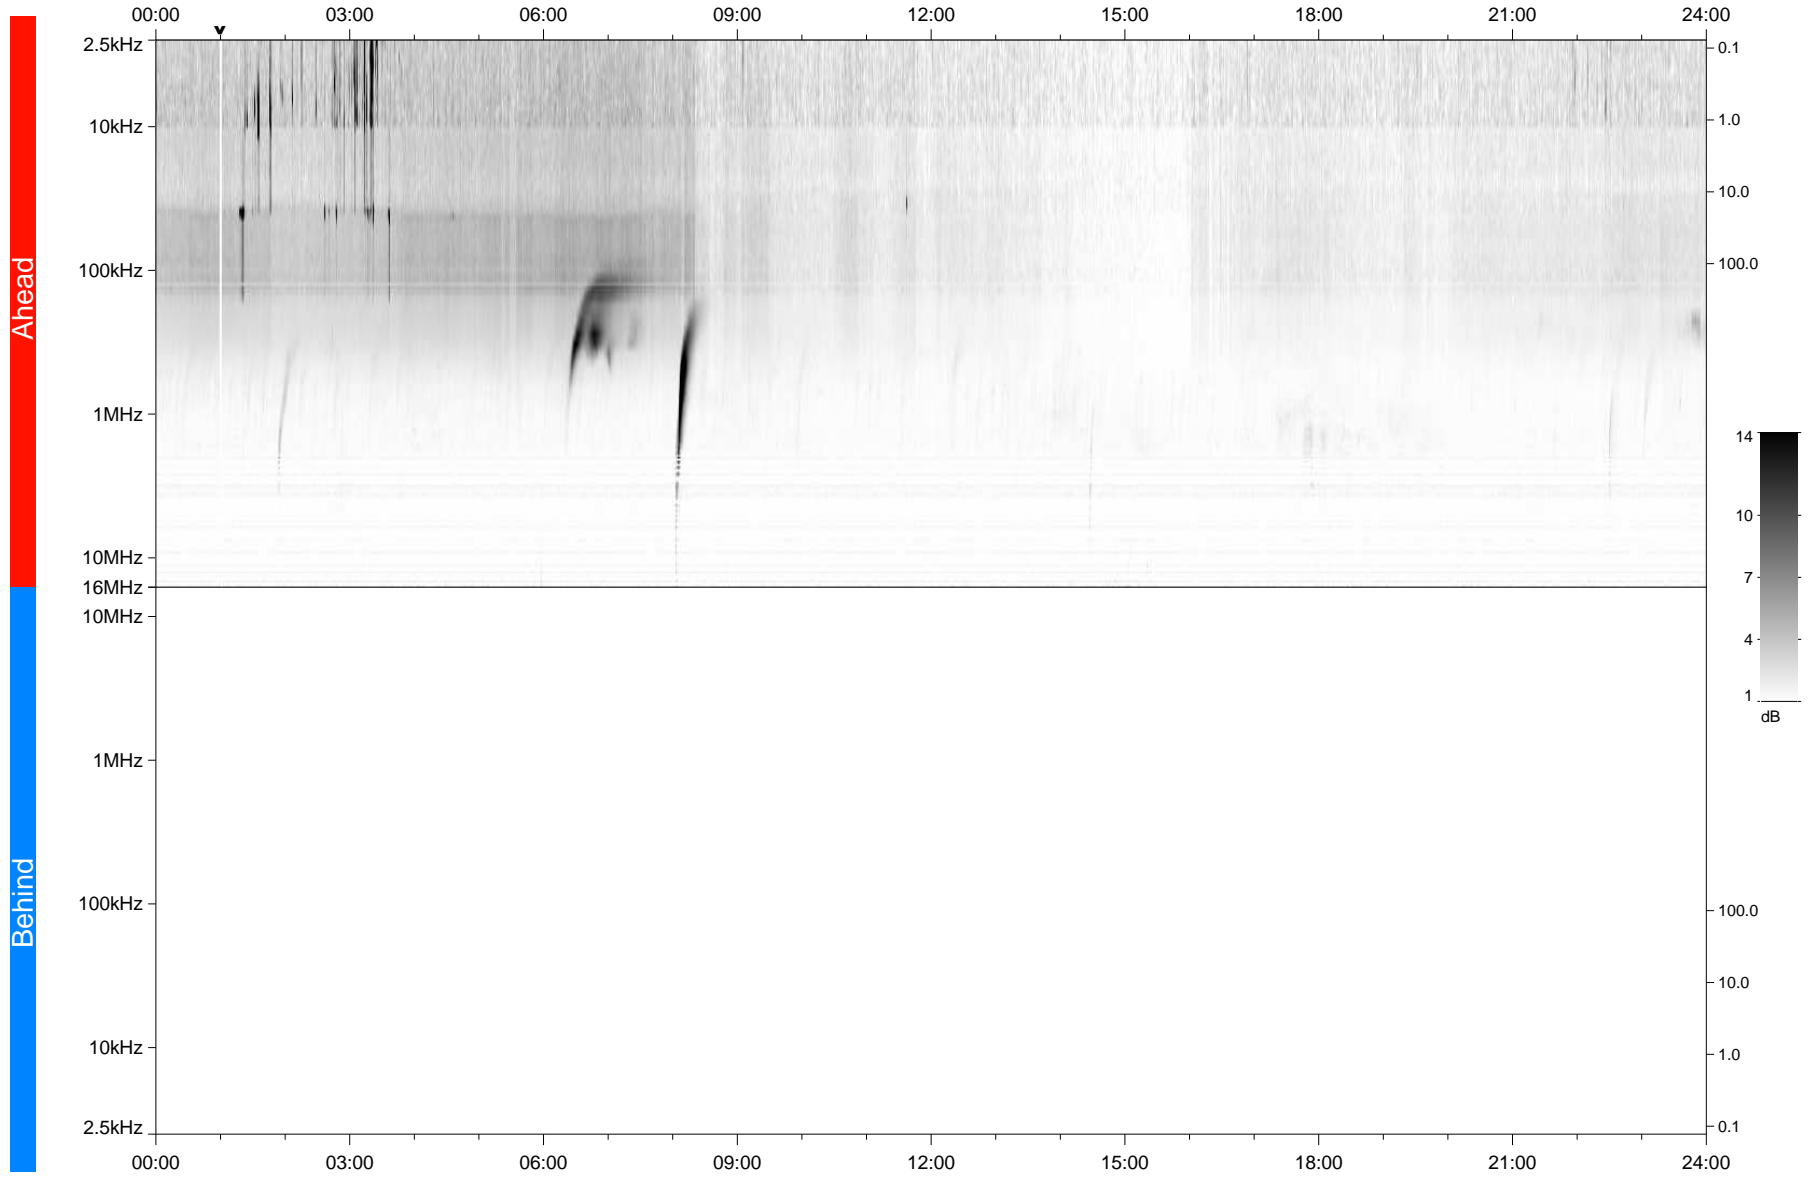

STEREO/WAVES Daily Summary - 01-Feb-2023 (DOY 032)

Ahead source file: swaves_ahead_2023_032_1_05.fin
Ahead PSE Angle: -13.5°

Behind PSE Angle: 9.1°
Behind source file: No STEREO-B data

Time (UTC)

file: stereo_swaves_daily-summary_gray_20230201_v04
made by: space.umn.edu on macOS with TDL 8.8.2 on 2023-03-07 15:40:49, with TLib V946 / dynspec V311