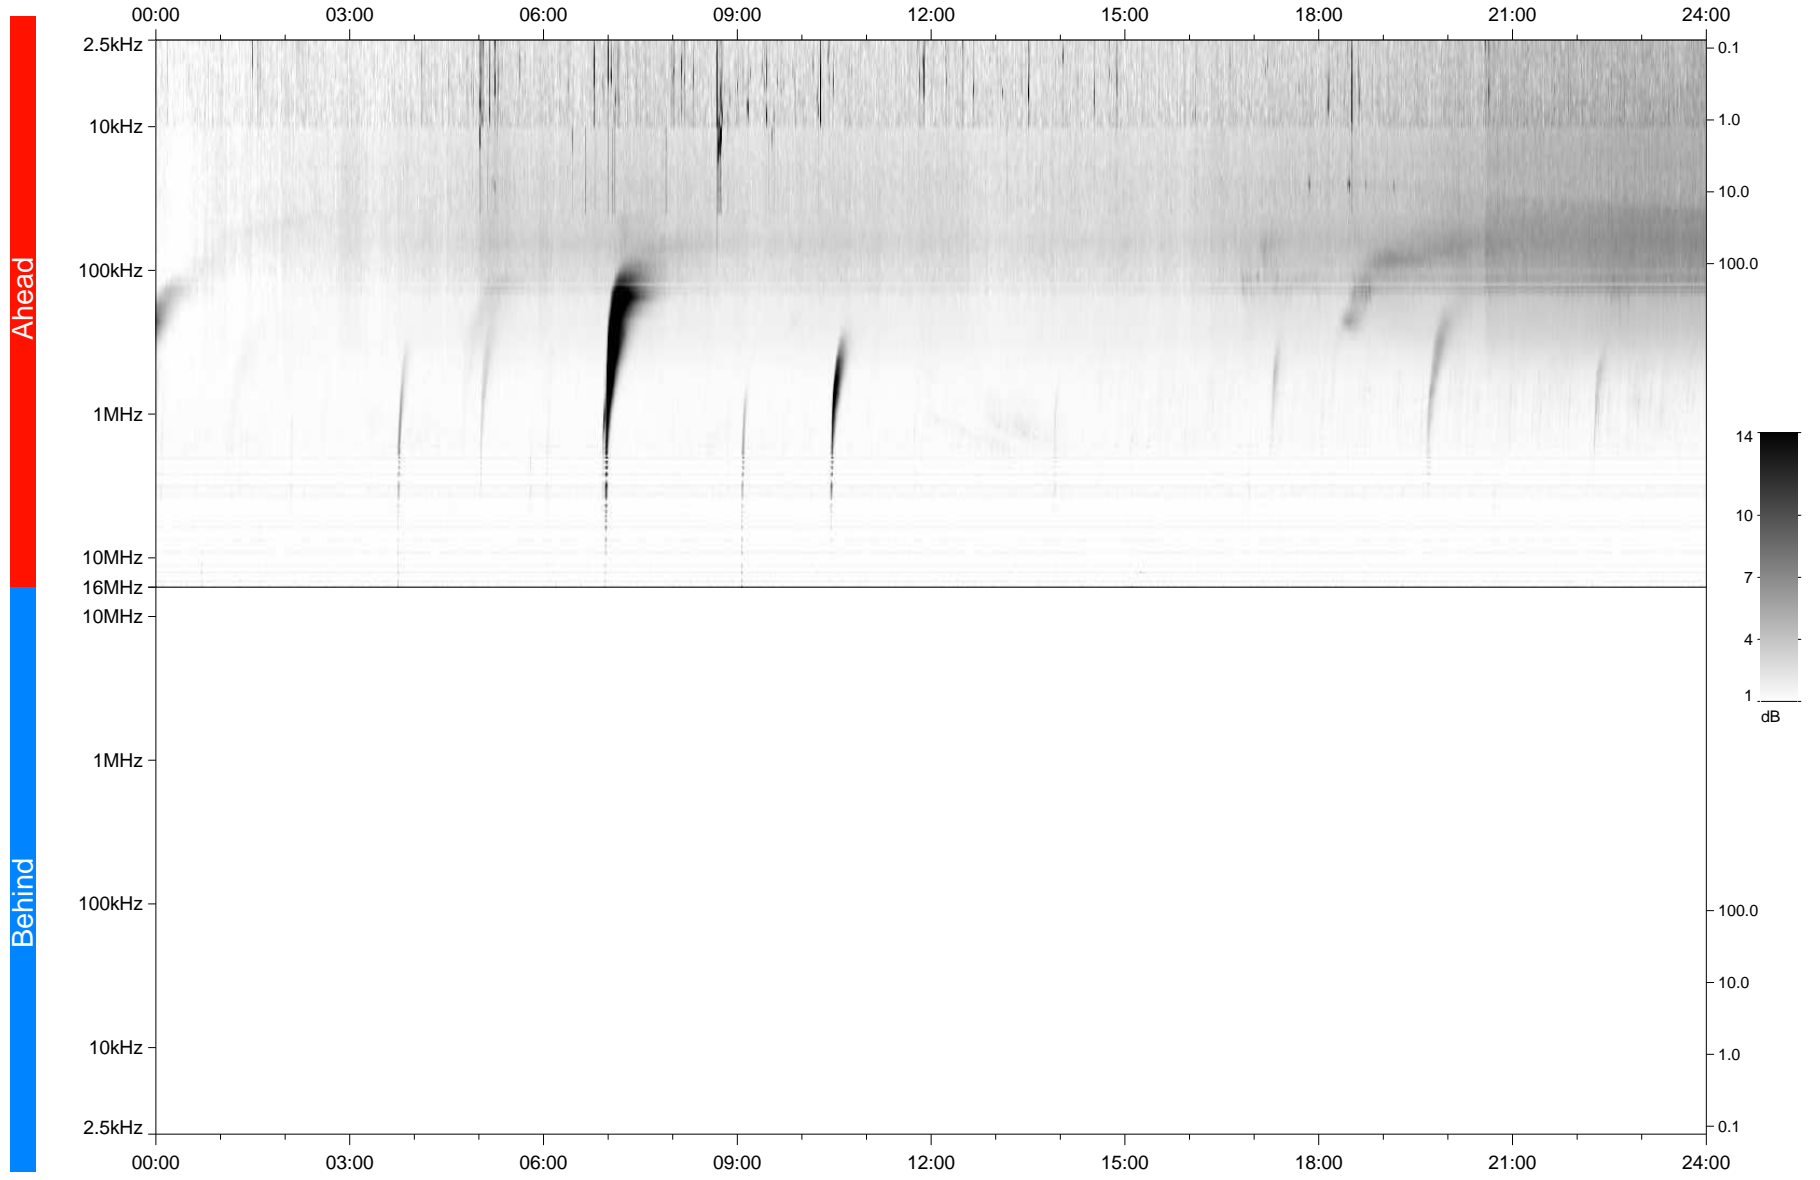

# STEREO/WAVES Daily Summary - 31-Jan-2023 (DOY 031)

Ahead source file: swaves\_ahead\_2023\_031\_1\_05.fin  
Ahead PSE Angle: -13.4°

Behind PSE Angle: 9.2°  
Behind source file: No STEREO-B data

Time (UTC)

file: stereo\_swaves\_daily-summary\_gray\_20230131\_v04  
made by: space.umn.edu on macOS with TDL 8.8.2 on 2023-03-07 15:39:35, with TLib V946 / dynspec V311