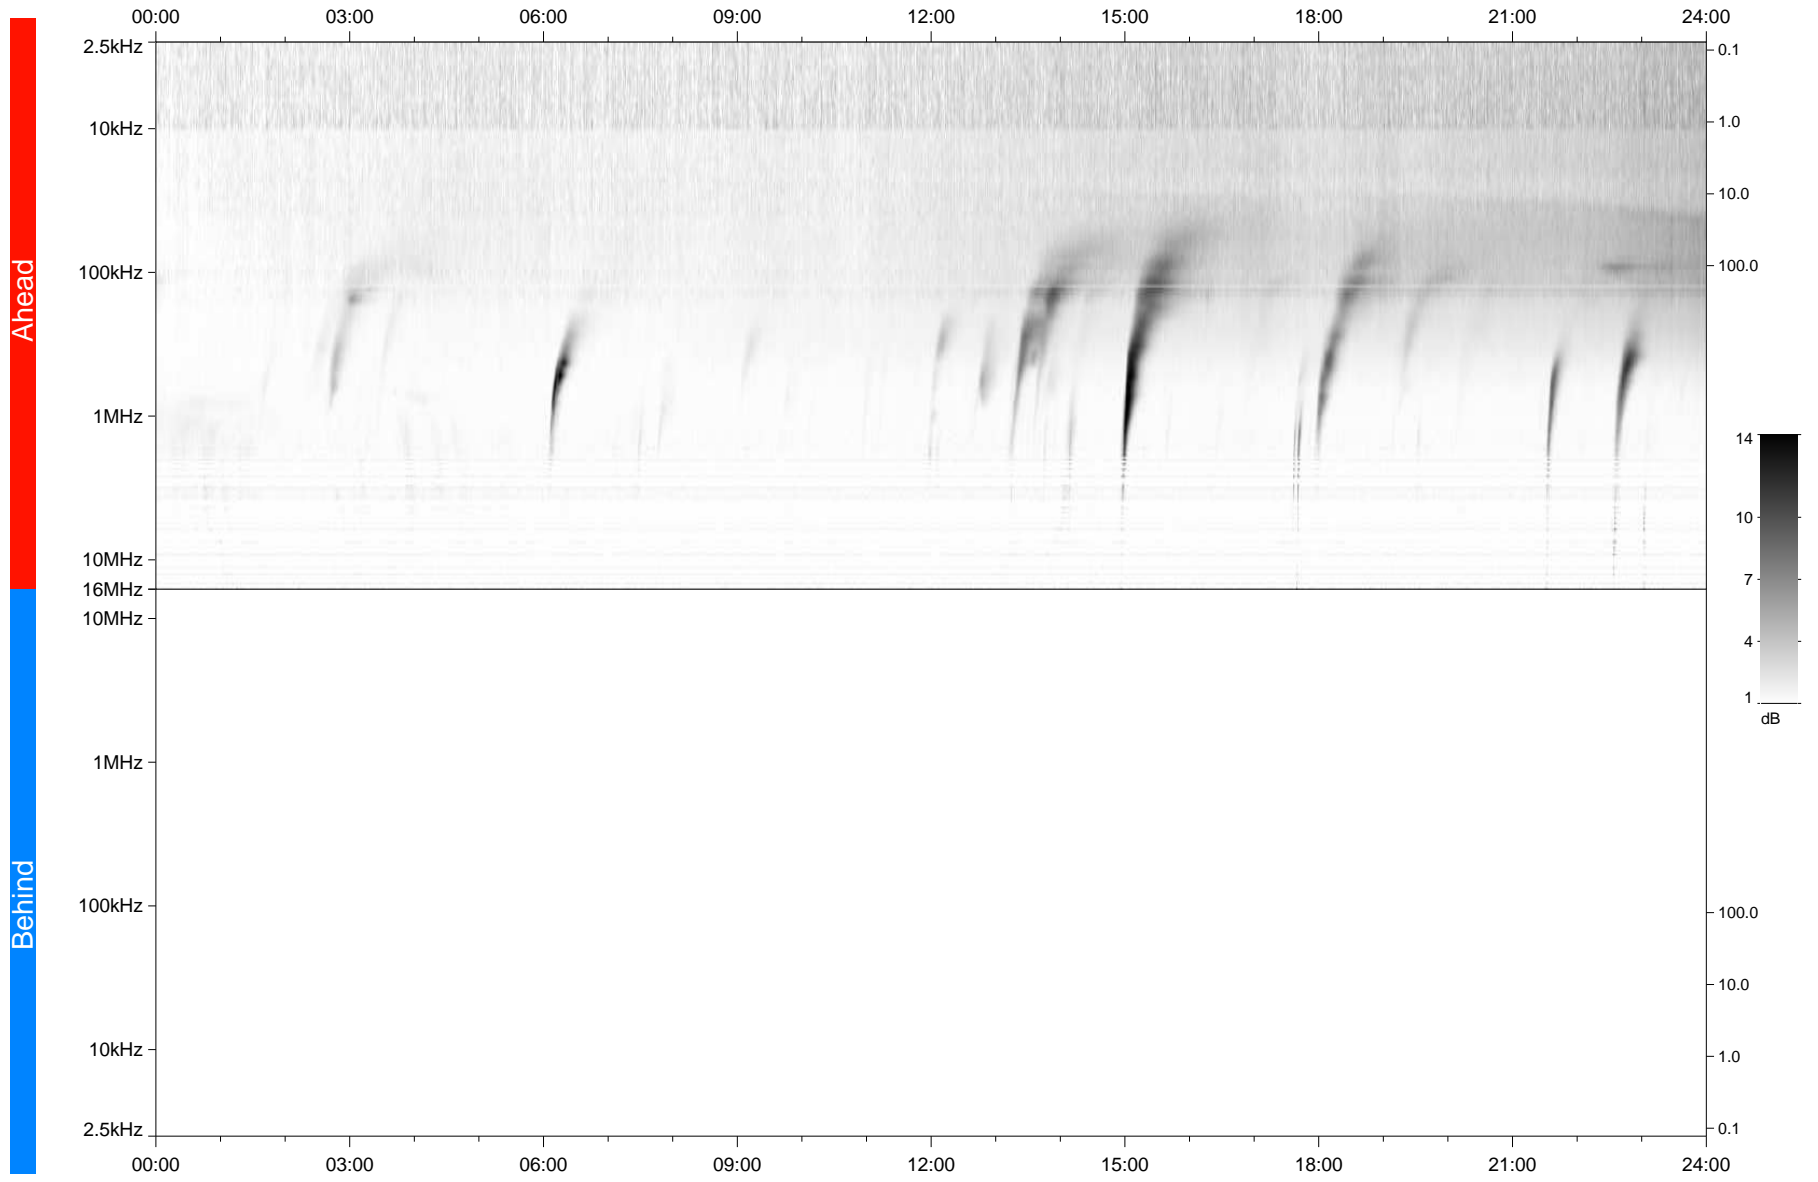

STEREO/WAVES Daily Summary - 29-Jan-2023 (DOY 029)

Ahead source file: swaves_ahead_2023_029_1_05.fin
Ahead PSE Angle: -13.5°

Behind PSE Angle: 9.2°
Behind source file: No STEREO-B data

Time (UTC)

file: stereo_swaves_daily-summary_gray_20230129_v04
made by: space.umn.edu on macOS with TDL 8.8.2 on 2023-03-01 17:17:49, with TLib V946 / dynspec V311