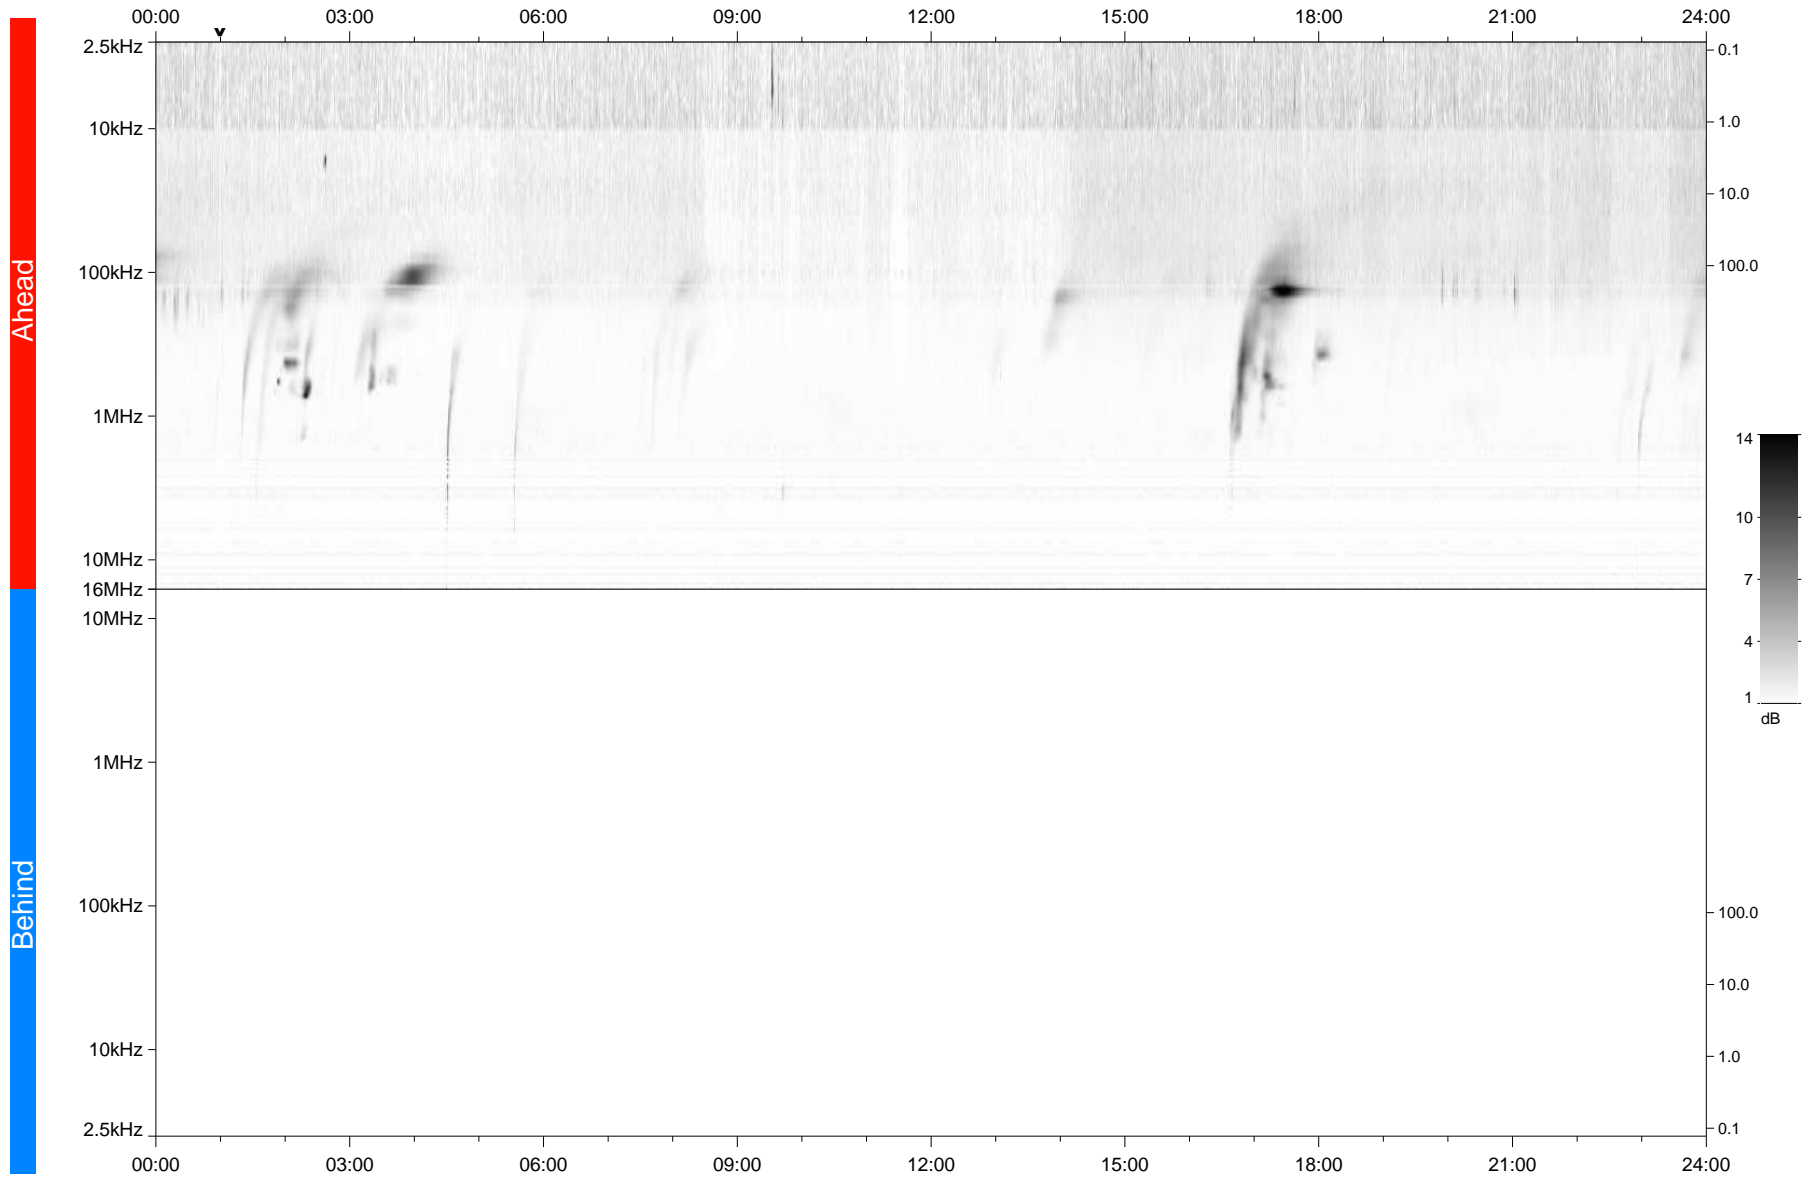

STEREO/WAVES Daily Summary - 28-Jan-2023 (DOY 028)

Ahead source file: swaves_ahead_2023_028_1_05.fin
Ahead PSE Angle: -13.5°

Behind PSE Angle: 9.2°
Behind source file: No STEREO-B data

Time (UTC)

file: stereo_swaves_daily-summary_gray_20230128_v04
made by: space.umn.edu on macOS with TDL 8.8.2 on 2023-02-28 11:14:29, with TLib V946 / dynspec V311