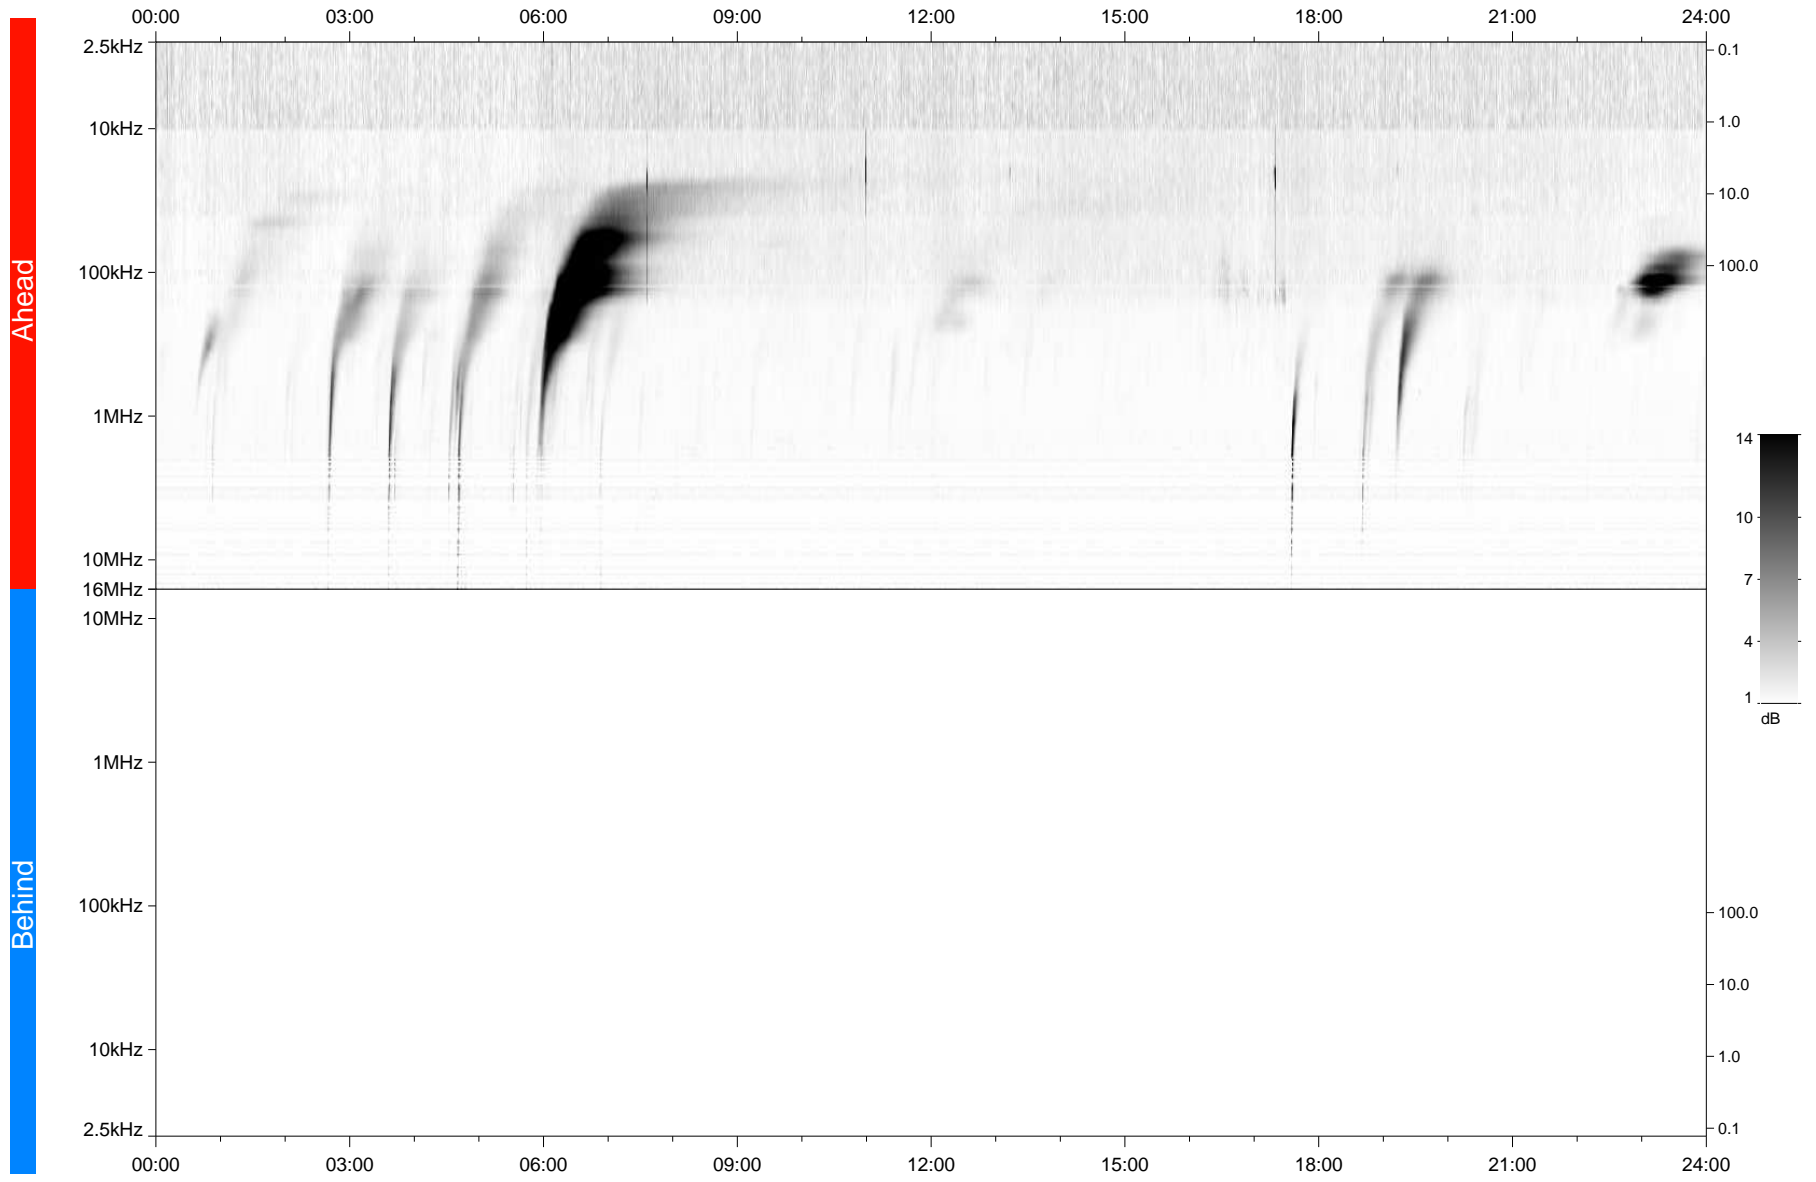

# STEREO/WAVES Daily Summary - 27-Jan-2023 (DOY 027)

Ahead source file: swaves\_ahead\_2023\_027\_1\_05.fin  
Ahead PSE Angle: -13.5°

Behind PSE Angle: 9.2°  
Behind source file: No STEREO-B data

Time (UTC)

file: stereo\_swaves\_daily-summary\_gray\_20230127\_v04  
made by: space.umn.edu on macOS with IDL 8.8.2 on 2023-02-27 16:24:50, with TMLib V946 / dynspec V311