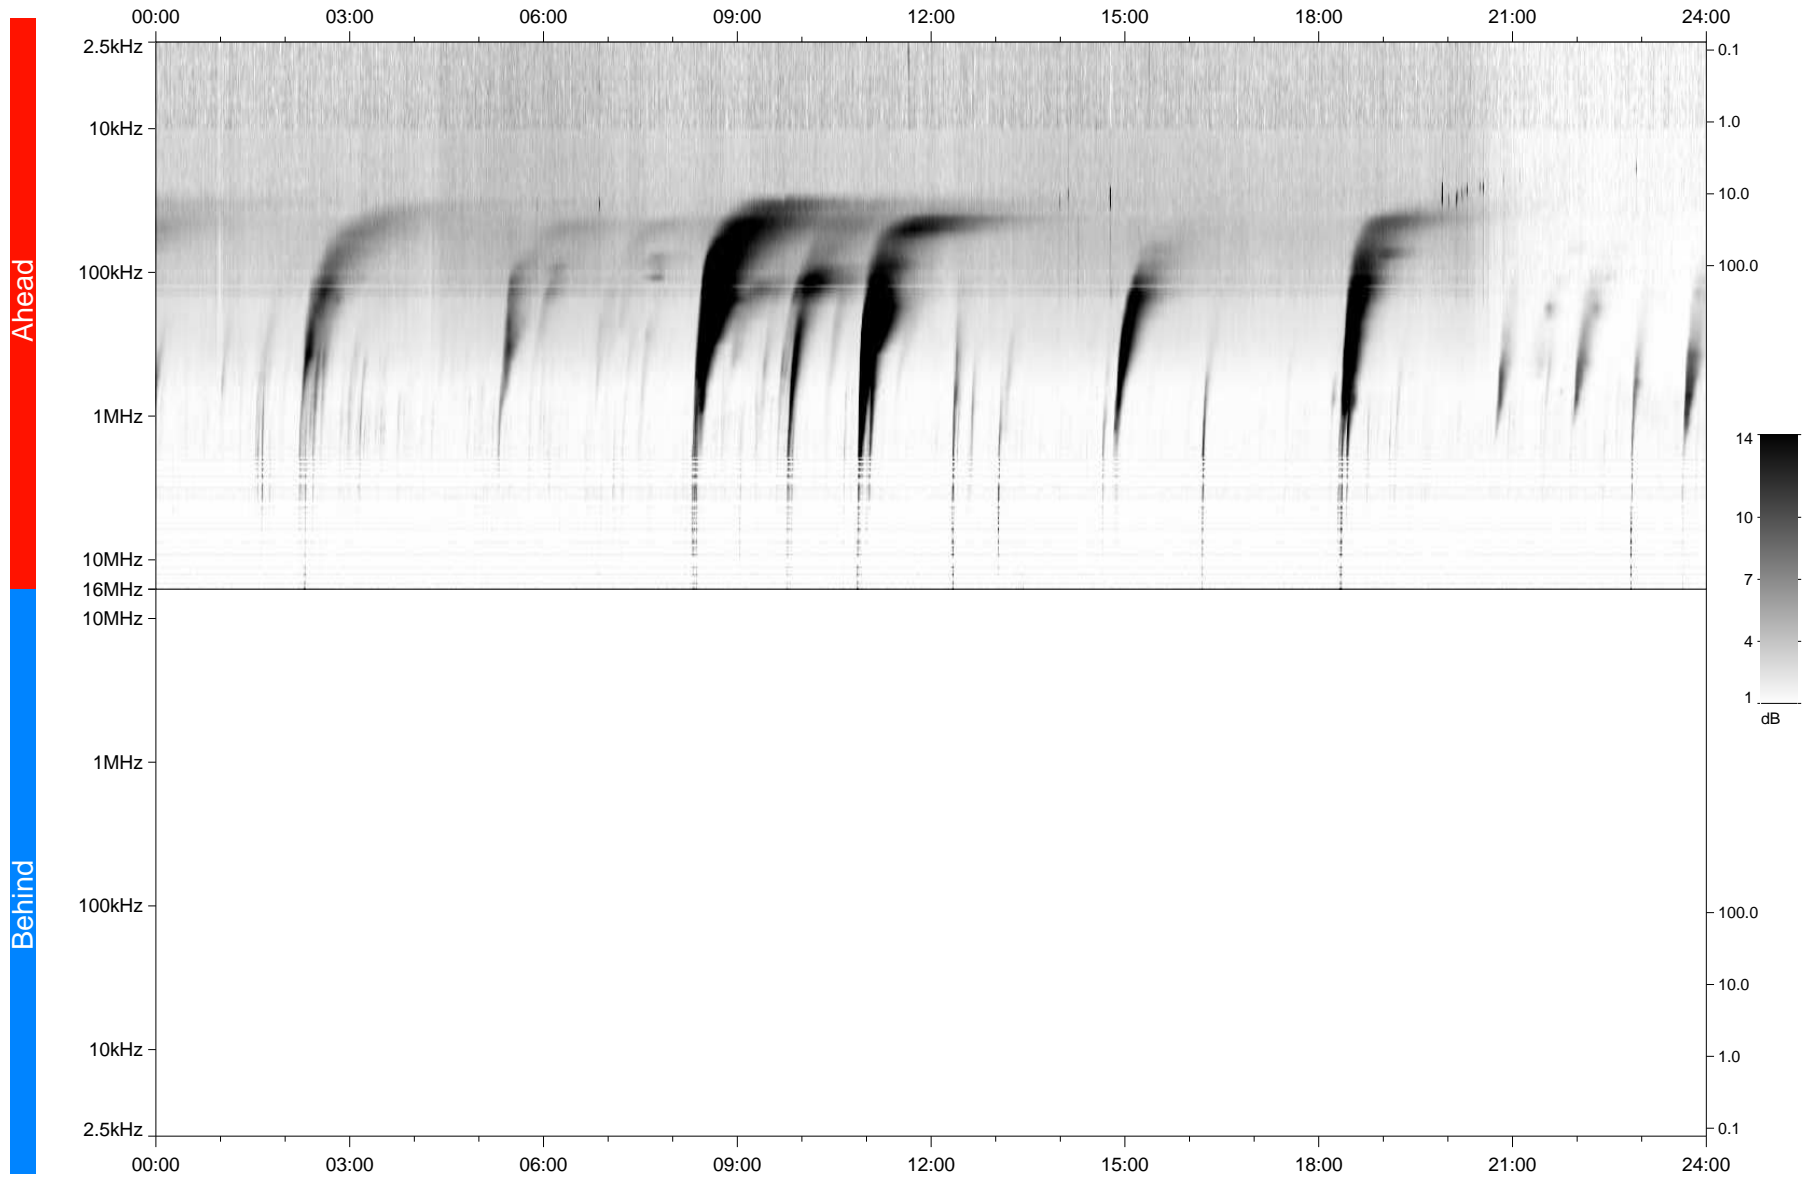

STEREO/WAVES Daily Summary - 25-Jan-2023 (DOY 025)

Ahead source file: swaves_ahead_2023_025_1_05.fin
Ahead PSE Angle: -13.5°

Behind PSE Angle: 9.2°
Behind source file: No STEREO-B data

Time (UTC)

file: stereo_swaves_daily-summary_gray_20230125_v04
made by: space.umn.edu on macOS with IDL 8.8.2 on 2023-02-26 18:44:24, with TMLib V946 / dynspec V311