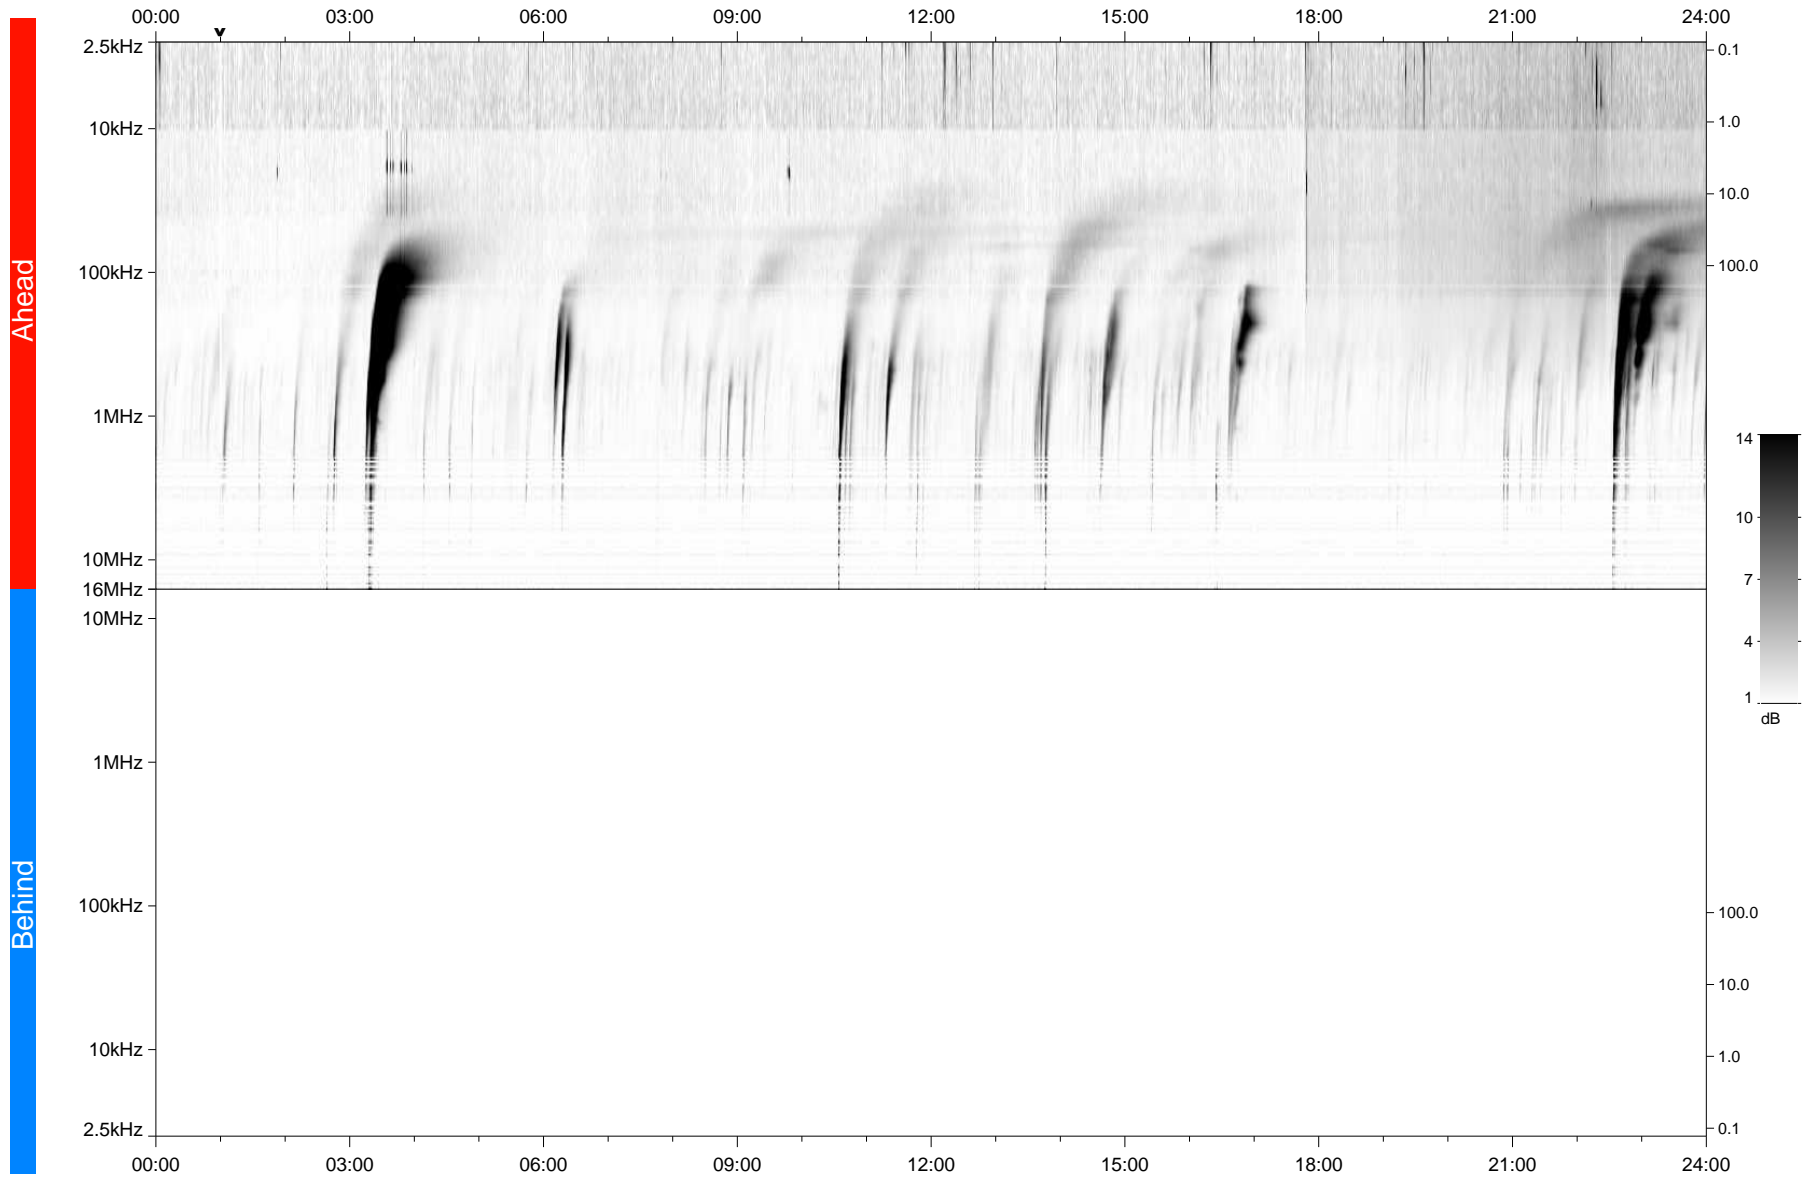

STEREO/WAVES Daily Summary - 24-Jan-2023 (DOY 024)

Ahead source file: swaves_ahead_2023_024_1_05.fin
Ahead PSE Angle: -13.5°

Behind PSE Angle: 9.2°
Behind source file: No STEREO-B data

Time (UTC)

file: stereo_swaves_daily-summary_gray_20230124_v04
made by: space.umn.edu on macOS with TDL 8.8.2 on 2023-02-24 11:30:23, with TLib V946 / dynspec V311