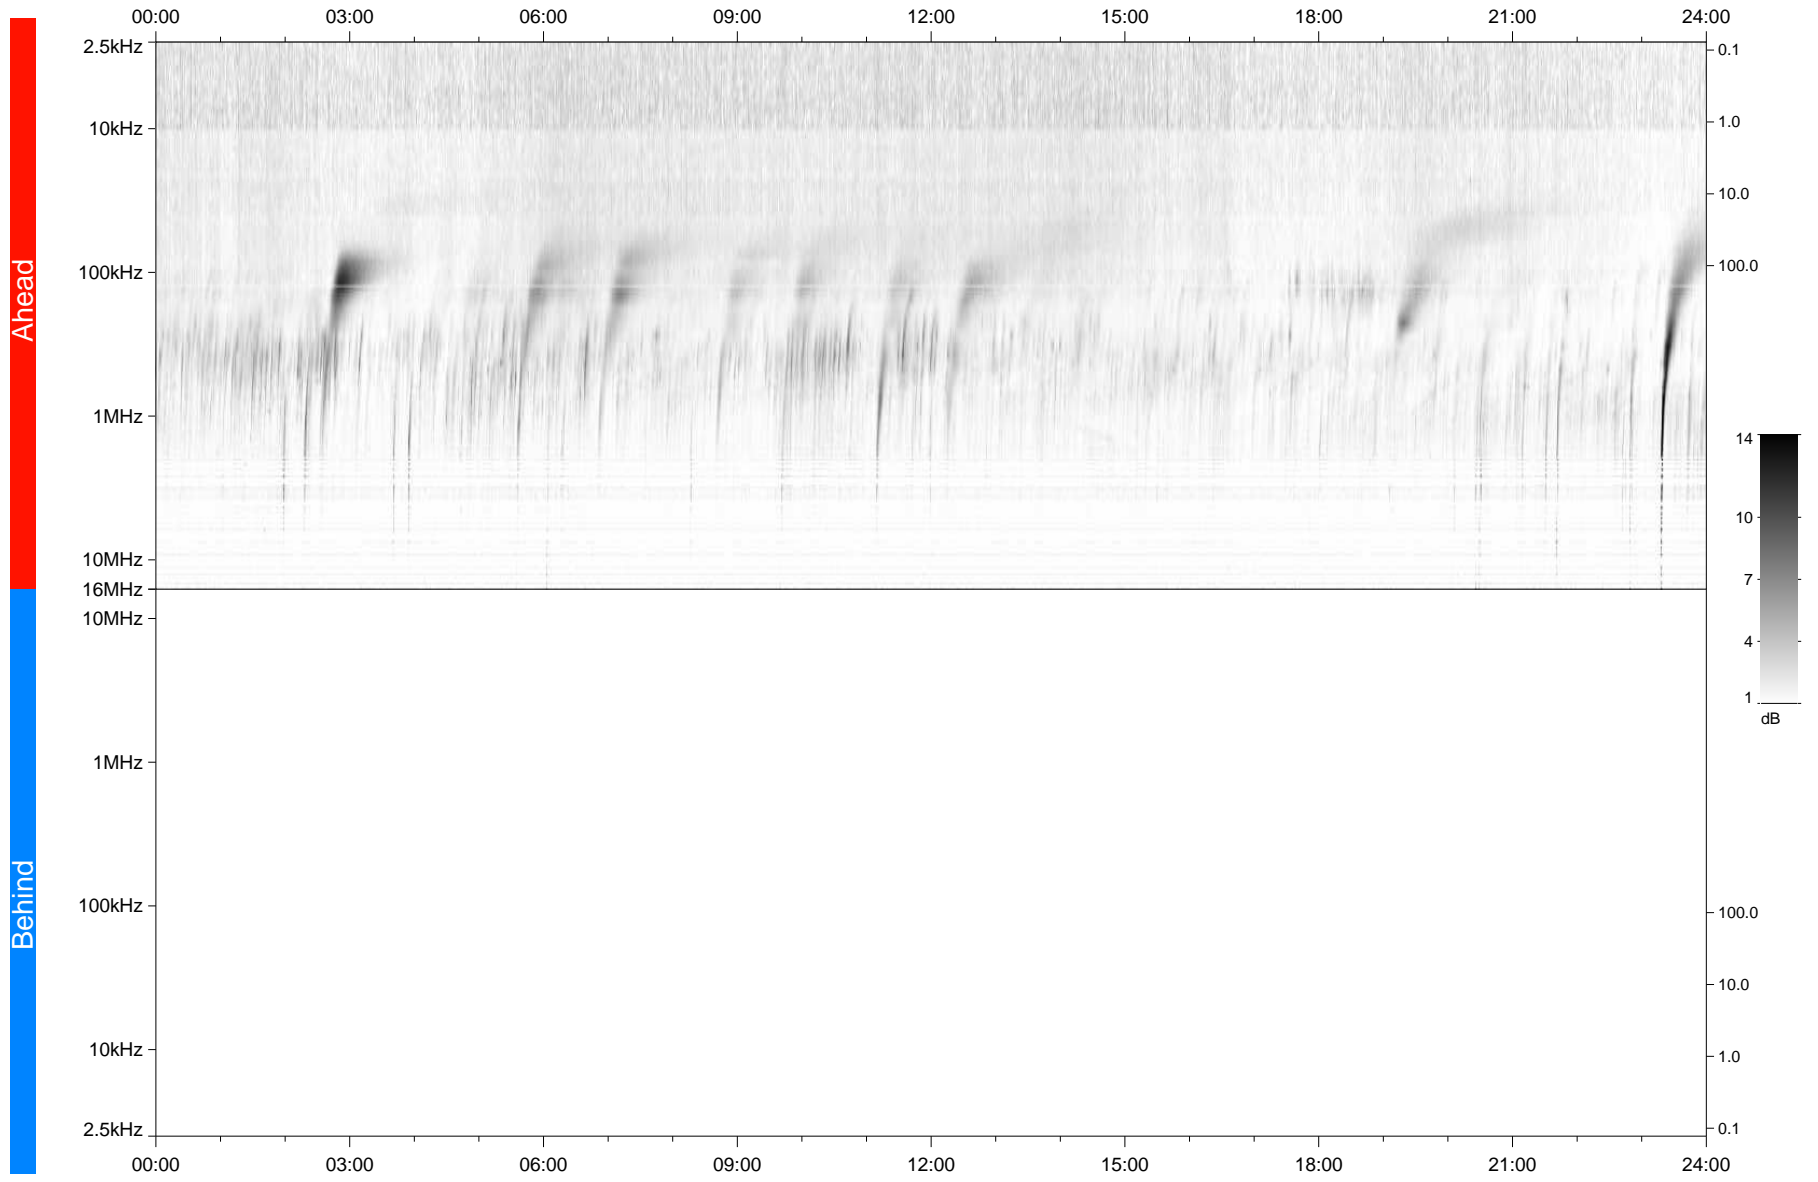

STEREO/WAVES Daily Summary - 21-Jan-2023 (DOY 021)

Ahead source file: swaves_ahead_2023_021_1_05.fin
Ahead PSE Angle: -13.7°

Behind PSE Angle: 9.2°
Behind source file: No STEREO-B data

Time (UTC)

file: stereo_swaves_daily-summary_gray_20230121_v04
made by: space.umn.edu on macOS with TDL 8.8.2 on 2023-02-22 10:38:22, with TLib V946 / dynspec V311