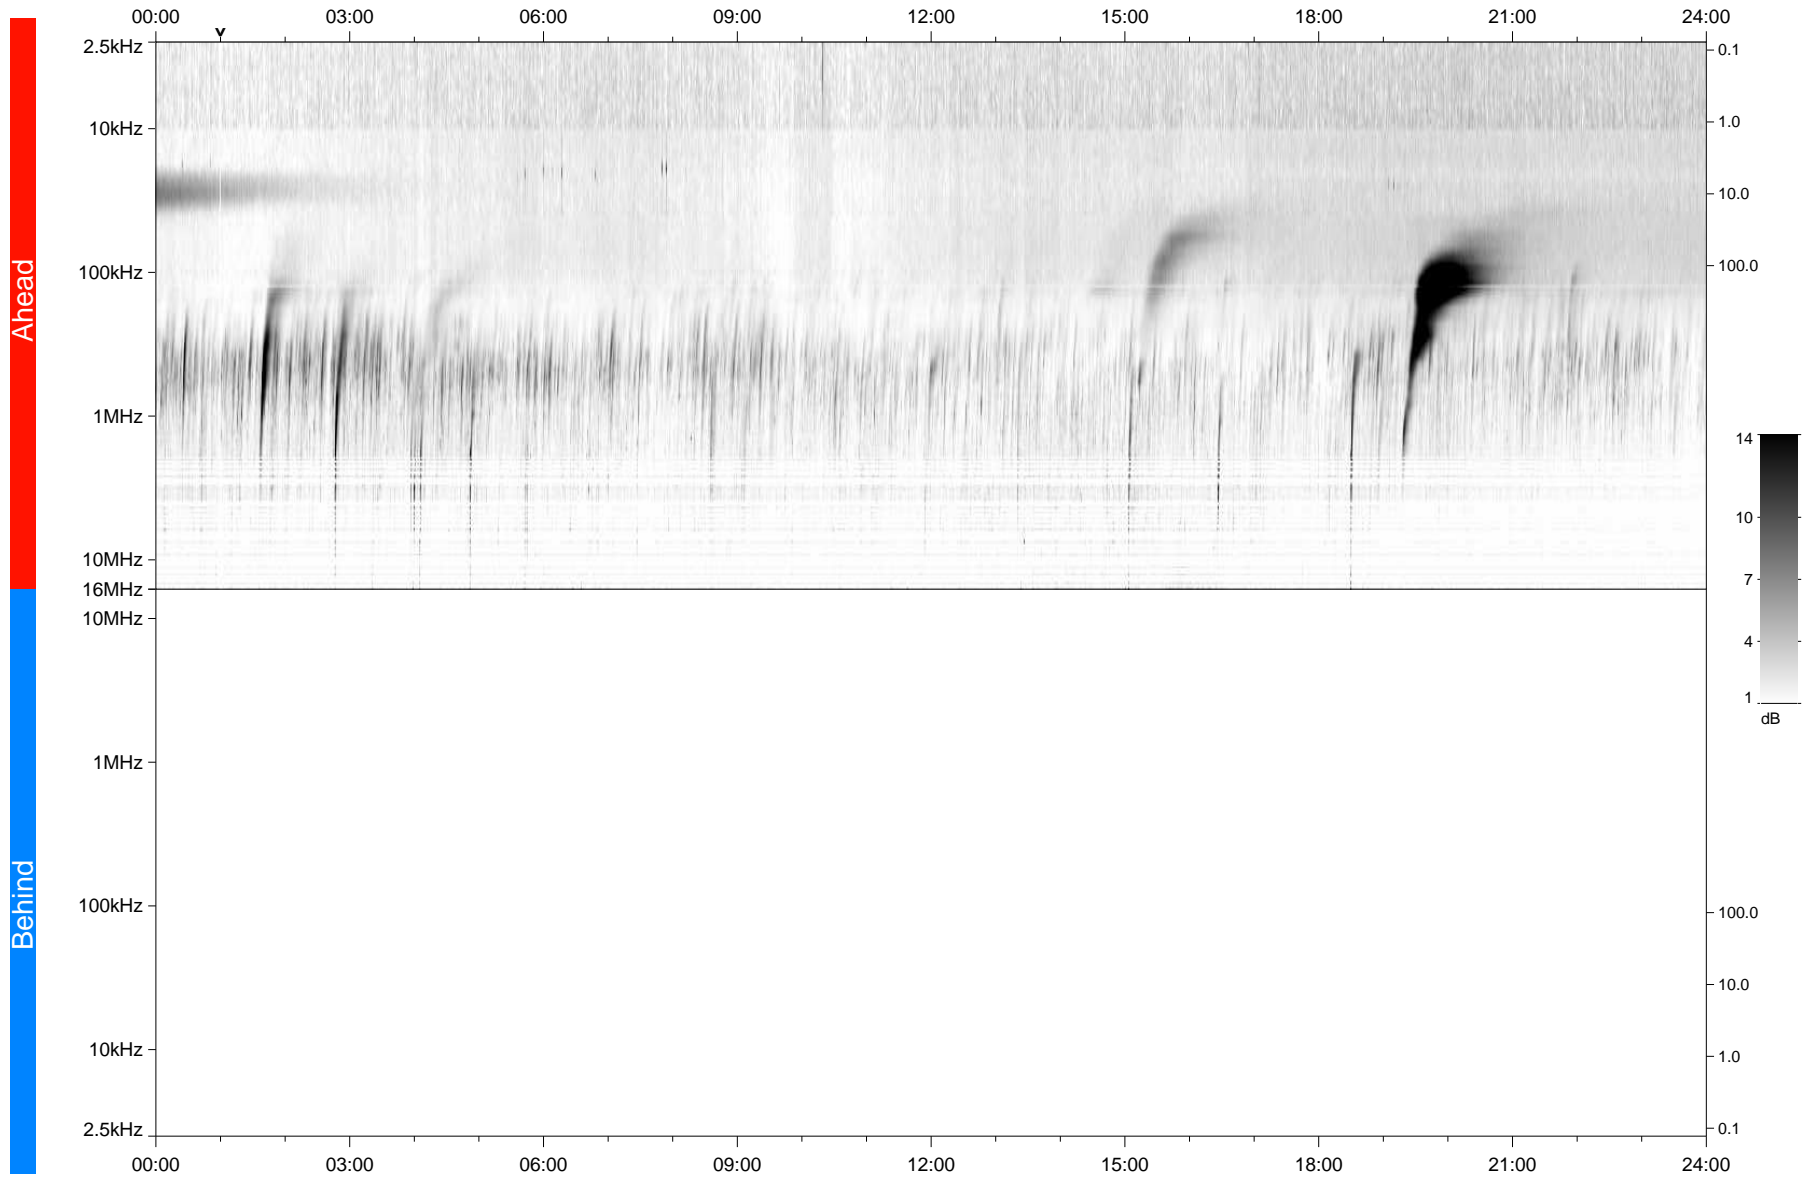

STEREO/WAVES Daily Summary - 20-Jan-2023 (DOY 020)

Ahead source file: swaves_ahead_2023_020_1_05.fin
Ahead PSE Angle: -13.7°

Behind PSE Angle: 9.2°
Behind source file: No STEREO-B data

Time (UTC)

file: stereo_swaves_daily-summary_gray_20230120_v04
made by: space.umn.edu on macOS with TDL 8.8.2 on 2023-02-20 13:34:03, with TLib V946 / dynspec V311