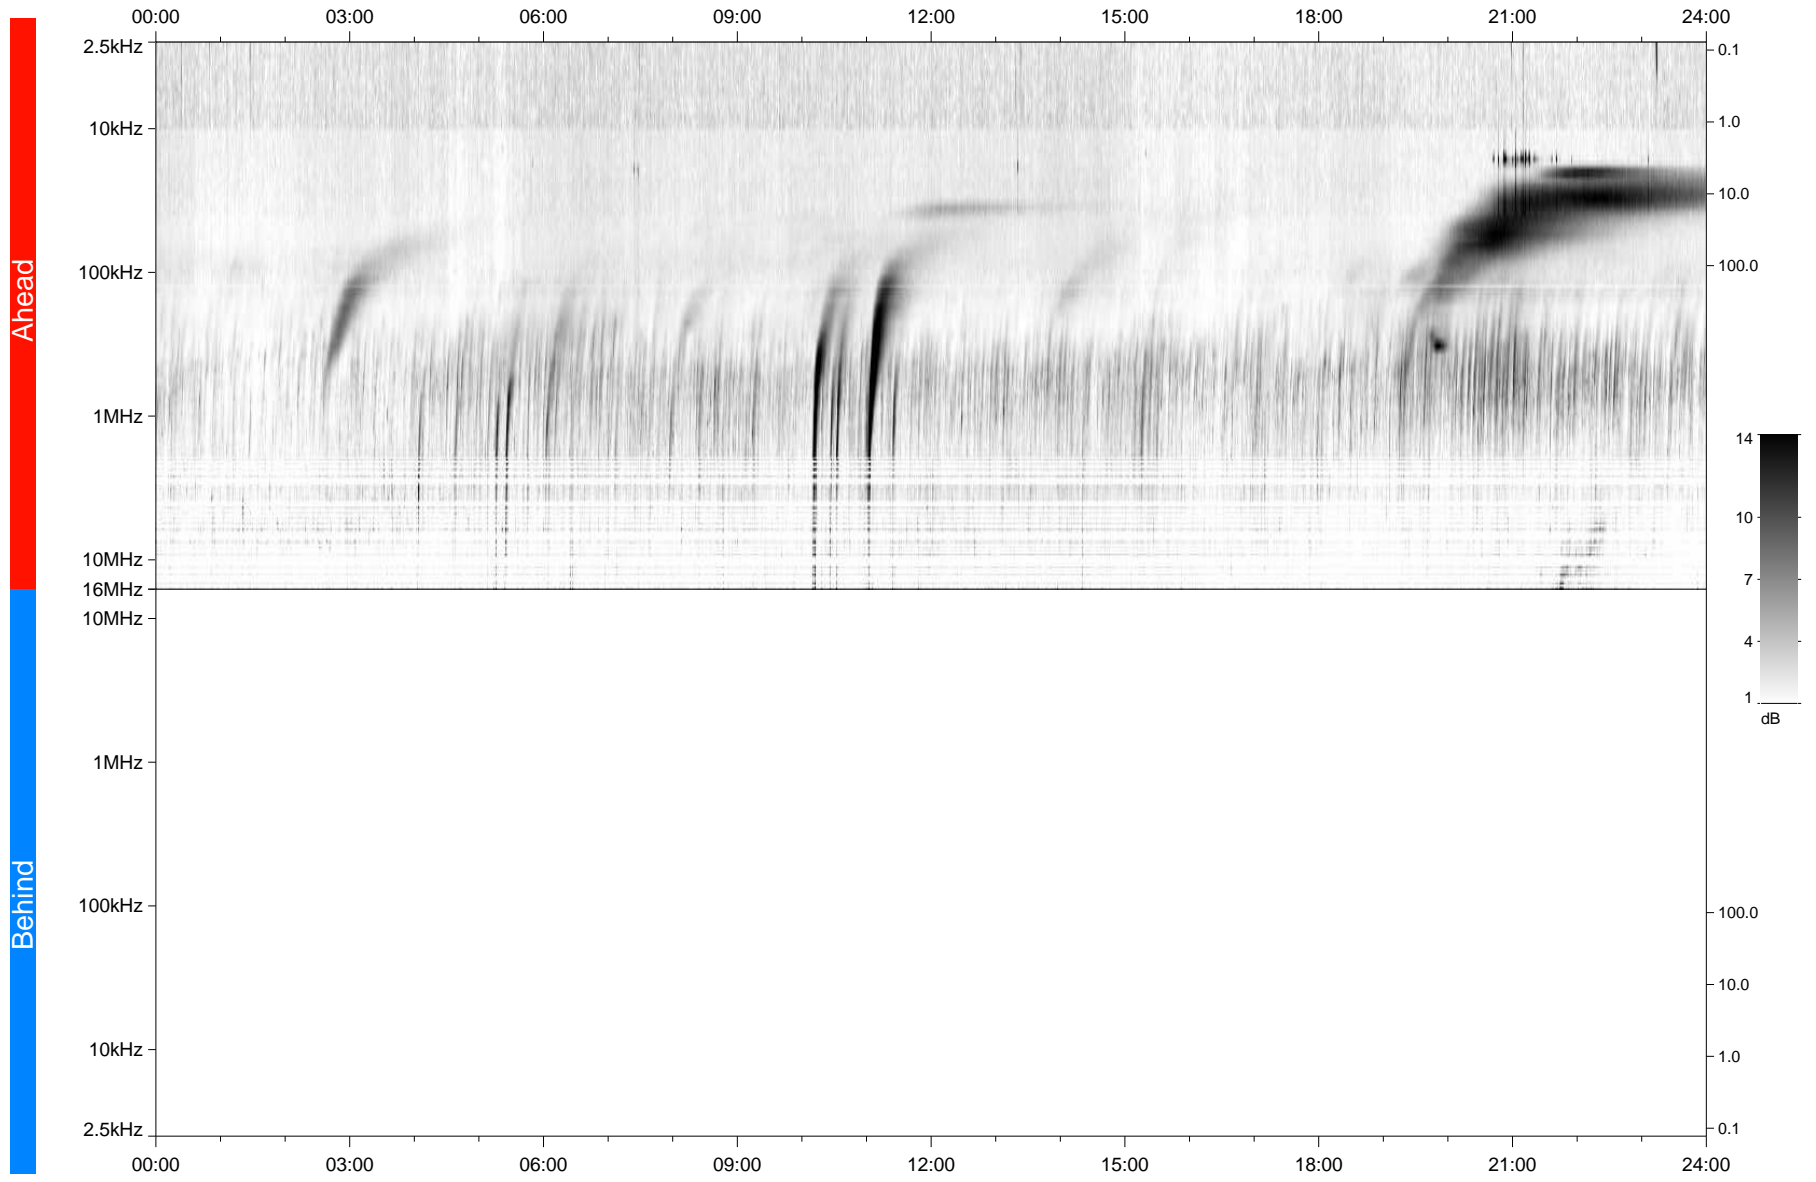

STEREO/WAVES Daily Summary - 19-Jan-2023 (DOY 019)

Ahead source file: swaves_ahead_2023_019_1_05.fin
Ahead PSE Angle: -13.6°

Behind PSE Angle: 9.3°
Behind source file: No STEREO-B data

Time (UTC)

file: stereo_swaves_daily-summary_gray_20230119_v04
made by: space.umn.edu on macOS with TDL 8.8.2 on 2023-02-19 13:27:30, with TLib V946 / dynspec V311