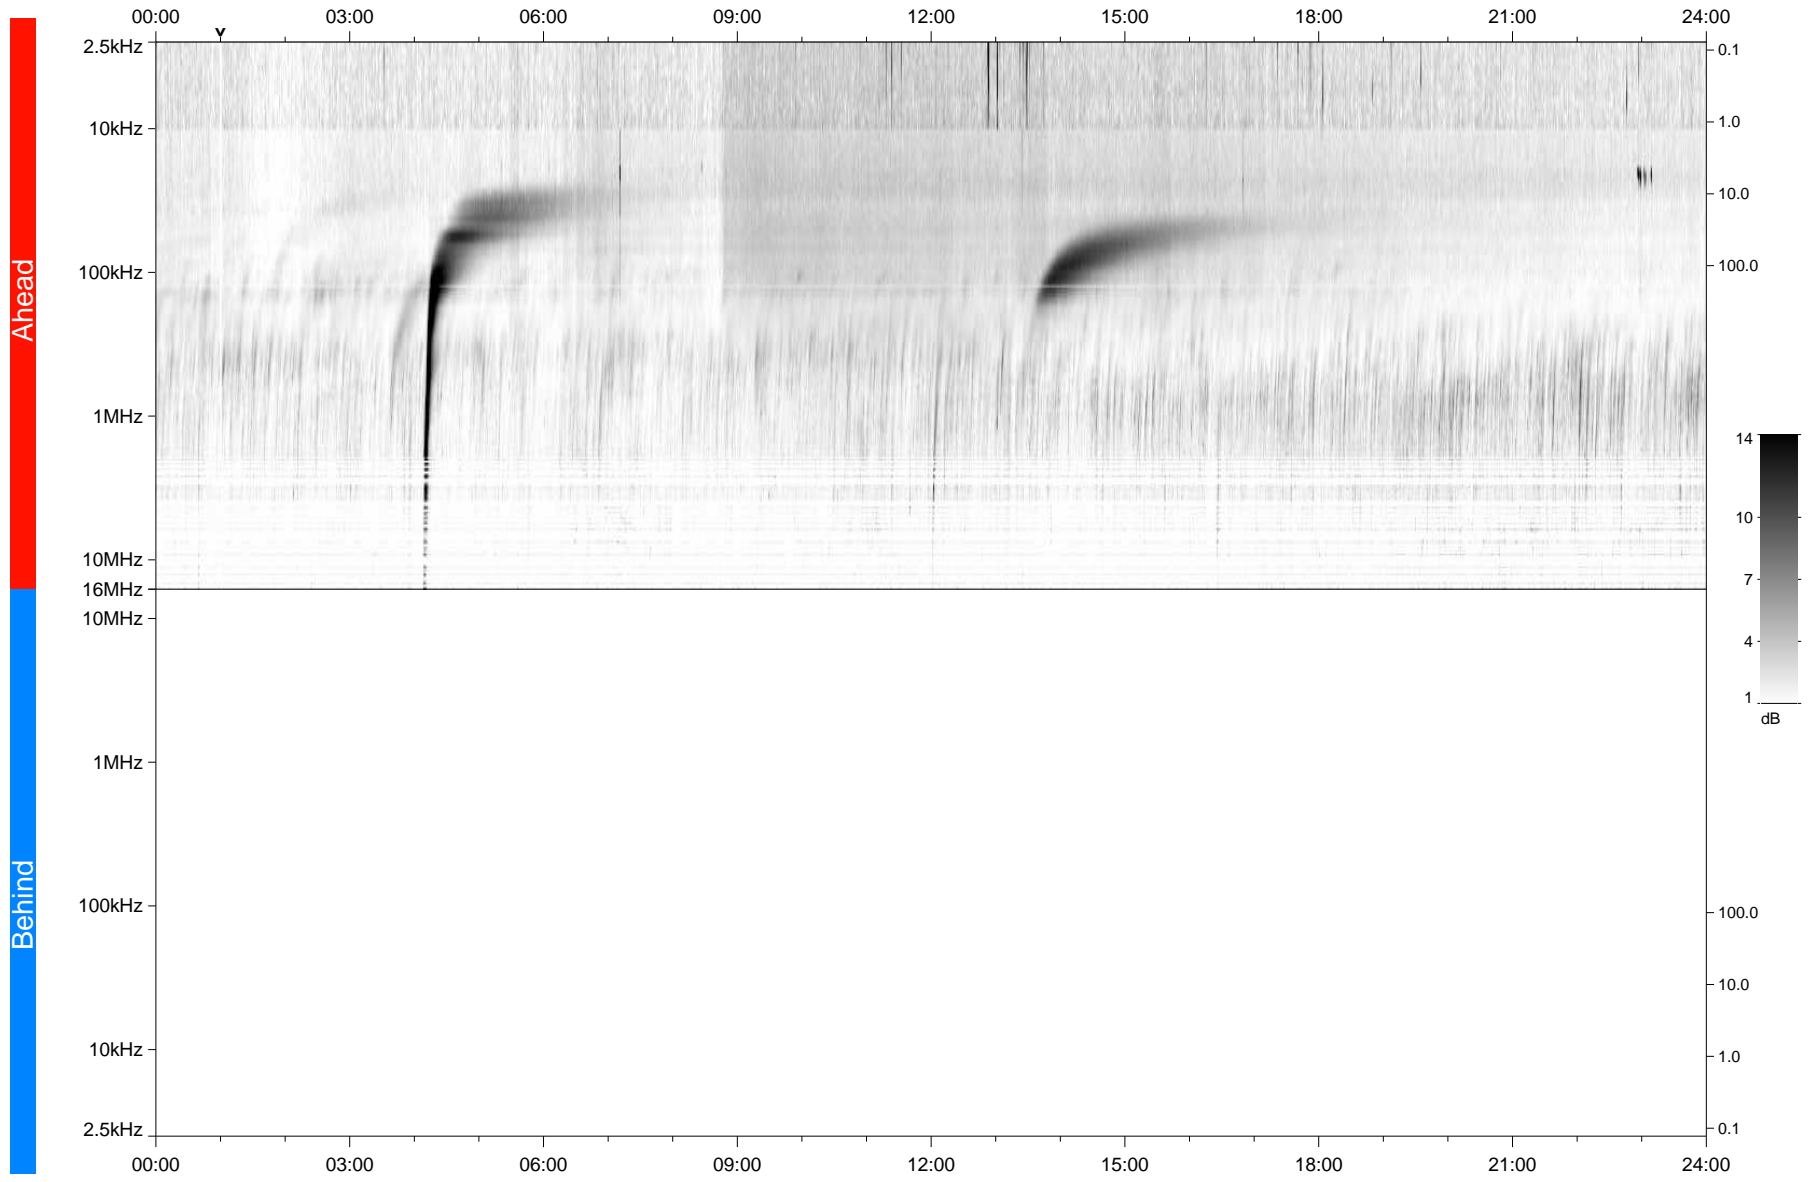

STEREO/WAVES Daily Summary - 18-Jan-2023 (DOY 018)

Ahead source file: swaves_ahead_2023_018_1_05.fin
Ahead PSE Angle: -13.7°

Behind PSE Angle: 9.3°
Behind source file: No STEREO-B data

Time (UTC)

file: stereo_swaves_daily-summary_gray_20230118_v04
made by: space.umn.edu on macOS with TDL 8.8.2 on 2023-02-19 13:26:17, with TLib V946 / dynspec V311