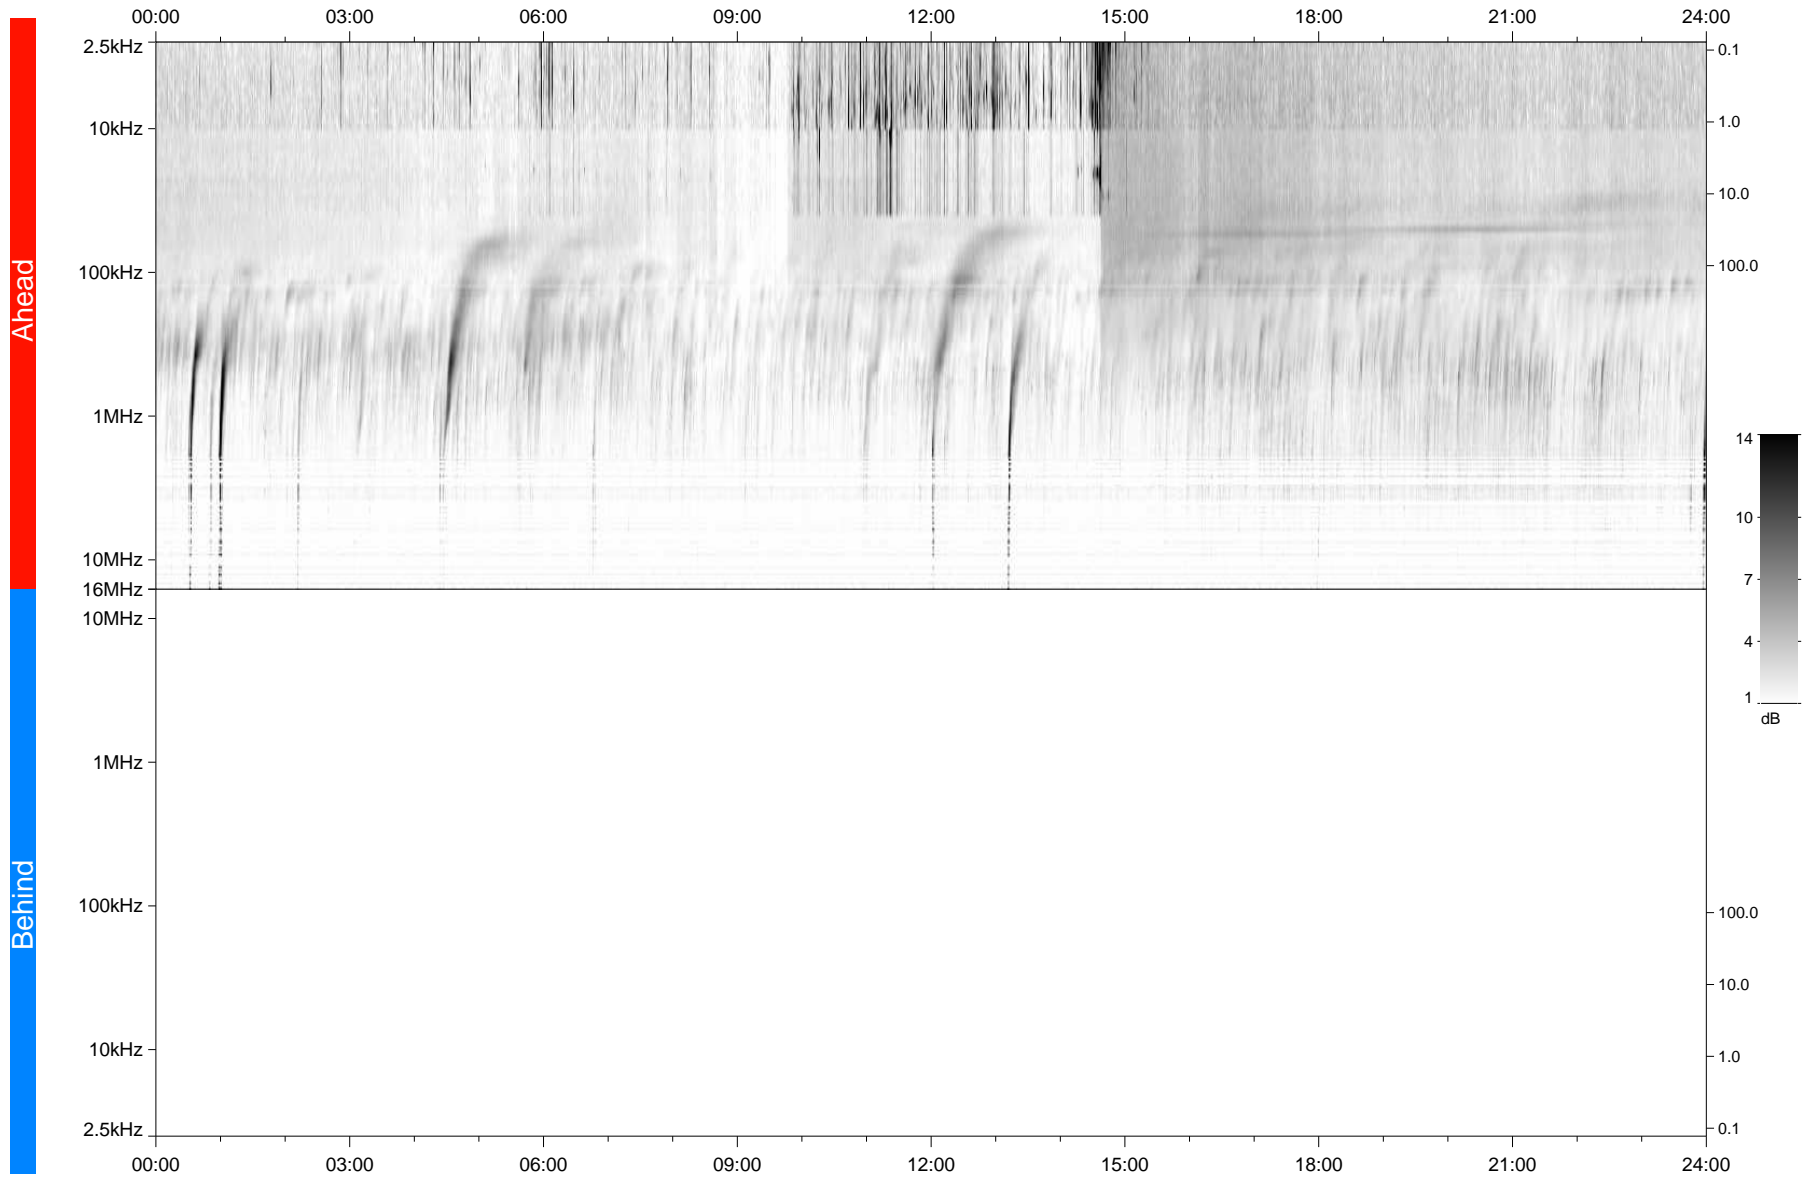

# STEREO/WAVES Daily Summary - 17-Jan-2023 (DOY 017)

Ahead source file: swaves\_ahead\_2023\_017\_1\_05.fin  
Ahead PSE Angle: -13.7°

Behind PSE Angle: 9.3°  
Behind source file: No STEREO-B data

Time (UTC)

file: stereo\_swaves\_daily-summary\_gray\_20230117\_v04  
made by: space.umn.edu on macOS with IDL 8.8.2 on 2023-02-19 13:25:03, with TMLib V946 / dynspec V311