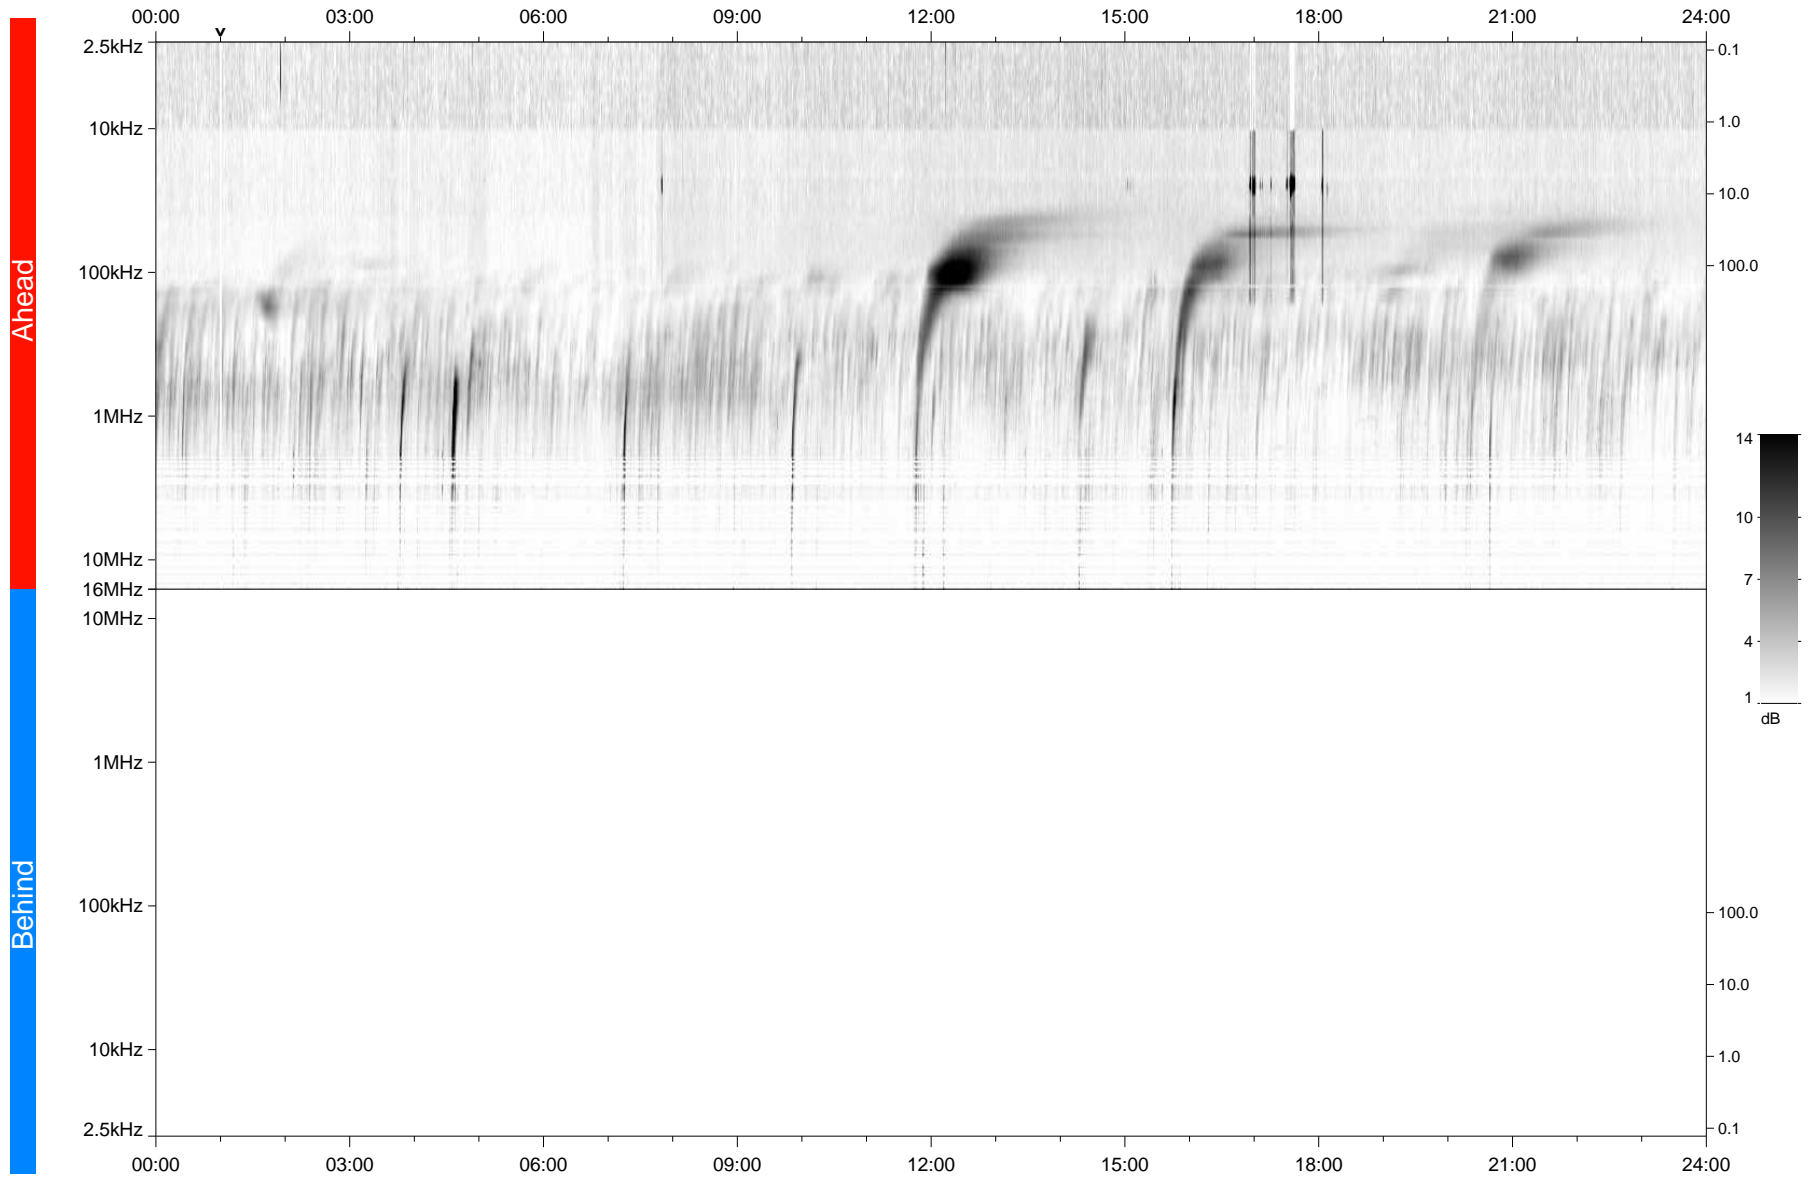

# STEREO/WAVES Daily Summary - 16-Jan-2023 (DOY 016)

Ahead source file: swaves\_ahead\_2023\_016\_1\_05.fin  
Ahead PSE Angle: -13.7°

Behind PSE Angle: 9.3°  
Behind source file: No STEREO-B data

Time (UTC)

file: stereo\_swaves\_daily-summary\_gray\_20230116\_v04  
made by: space.umn.edu on macOS with TDL 8.8.2 on 2023-02-19 13:23:50, with TLib V946 / dynspec V311