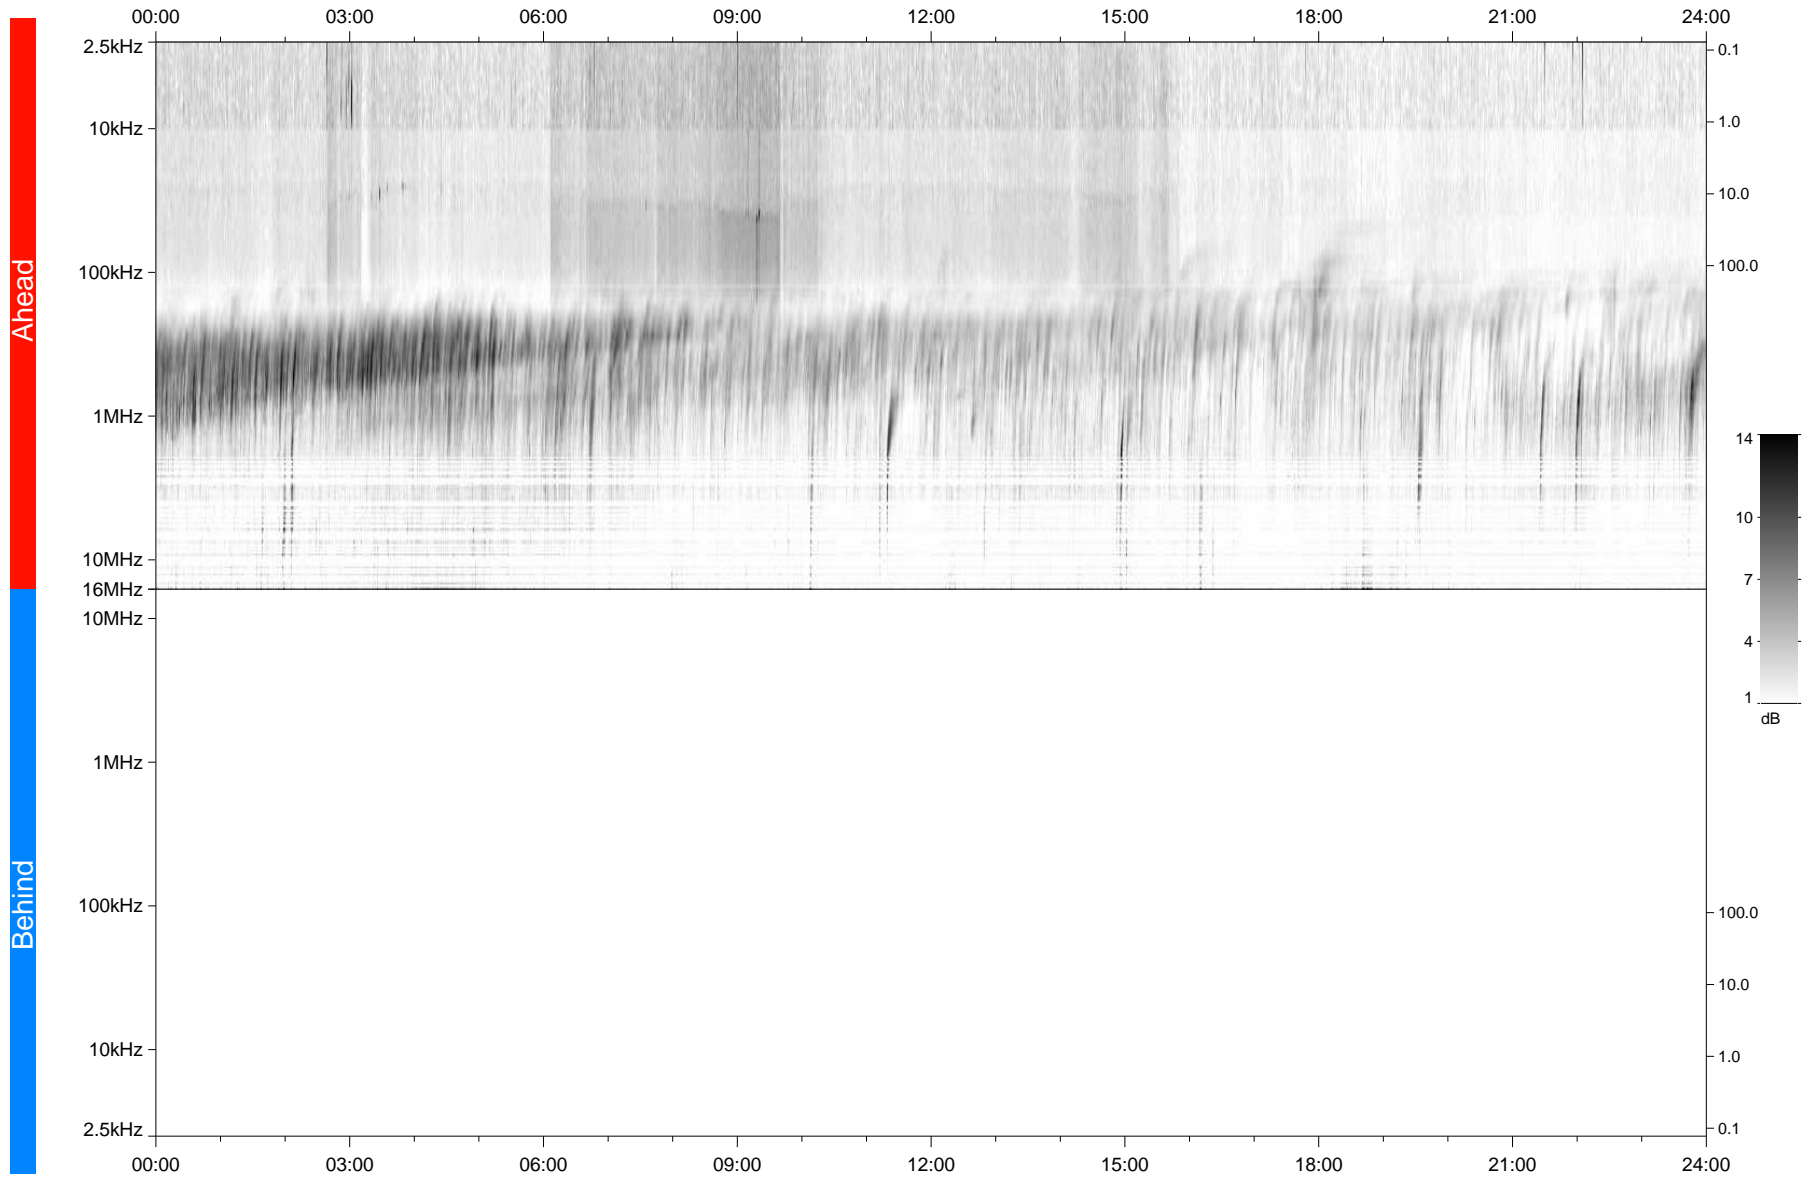

# STEREO/WAVES Daily Summary - 15-Jan-2023 (DOY 015)

Ahead source file: swaves\_ahead\_2023\_015\_1\_05.fin  
Ahead PSE Angle: -13.8°

Behind PSE Angle: 9.3°  
Behind source file: No STEREO-B data

Time (UTC)

file: stereo\_swaves\_daily-summary\_gray\_20230115\_v04  
made by: space.umn.edu on macOS with TDL 8.8.2 on 2023-02-19 13:22:36, with TLib V946 / dynspec V311