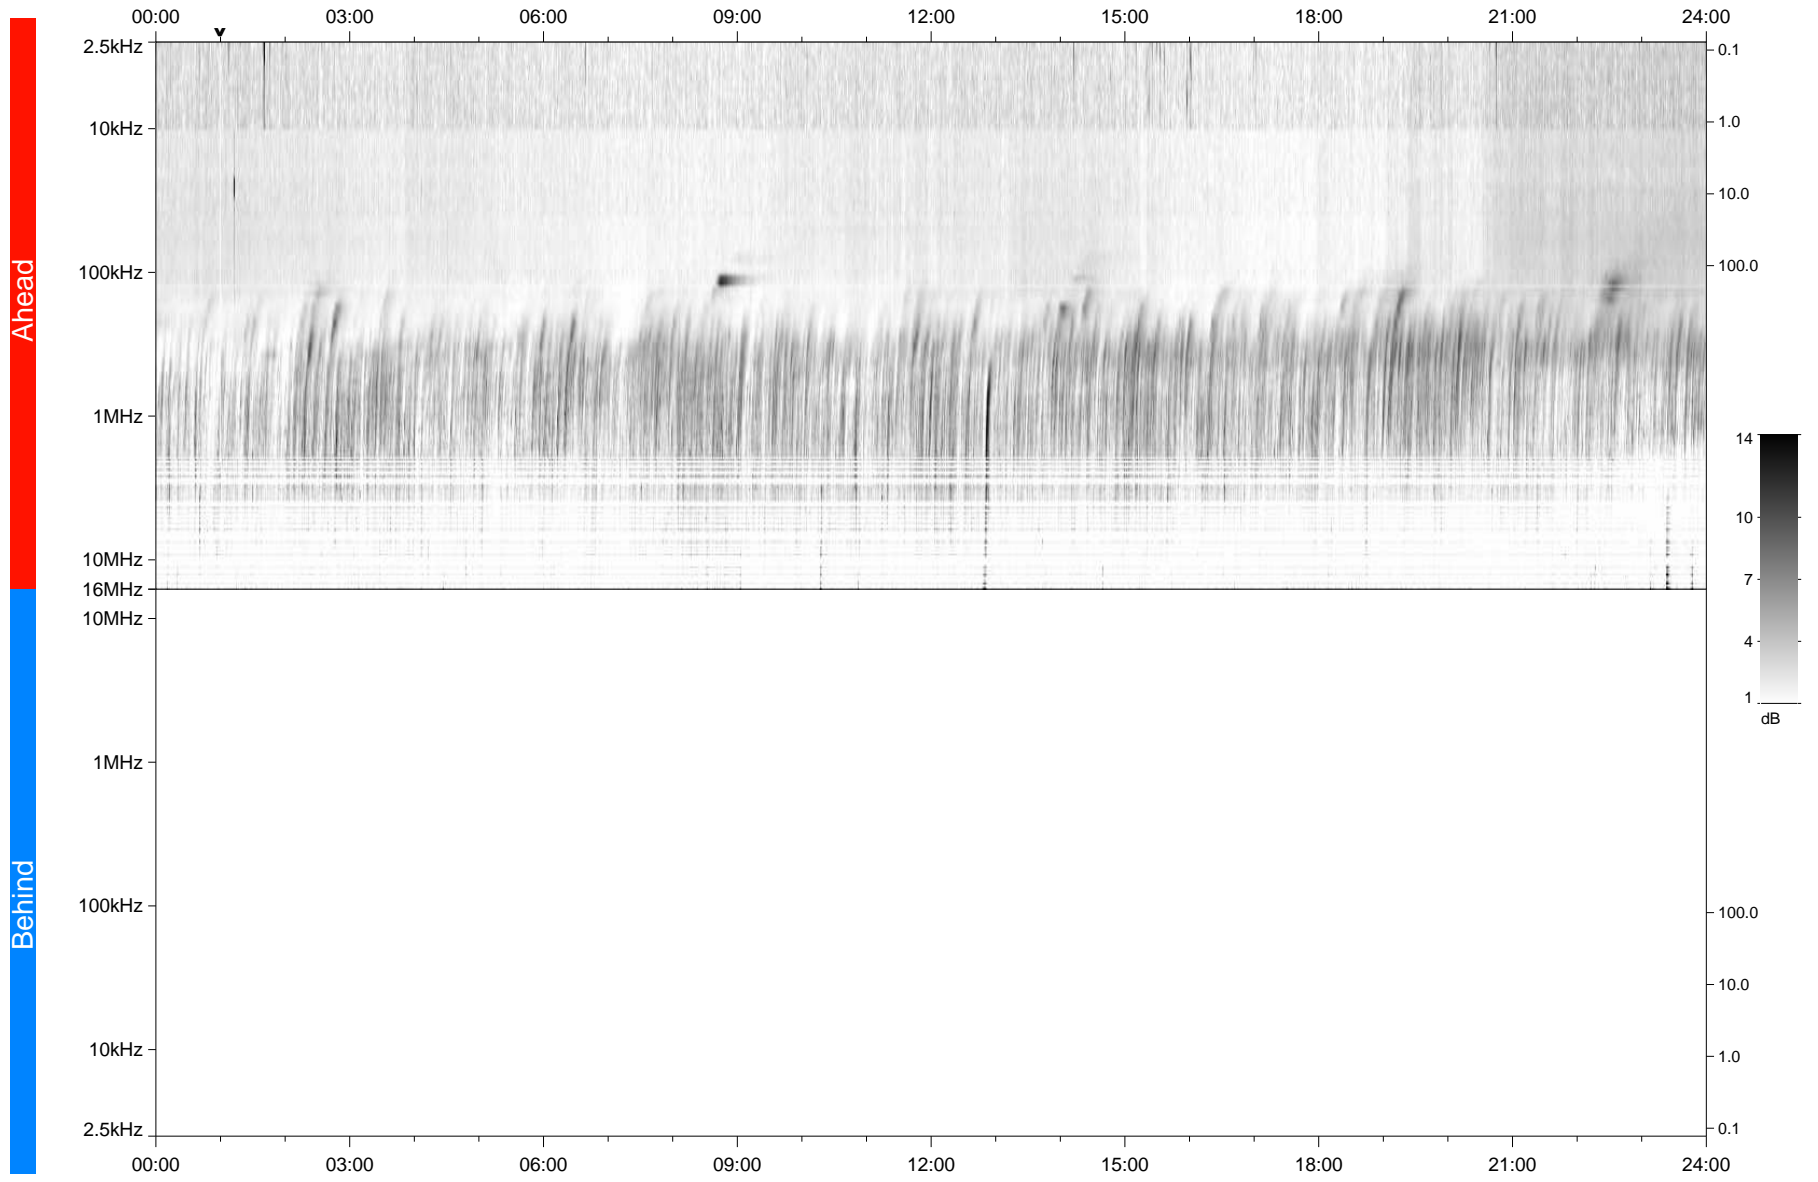

STEREO/WAVES Daily Summary - 14-Jan-2023 (DOY 014)

Ahead source file: swaves_ahead_2023_014_1_05.fin
Ahead PSE Angle: -13.7°

Behind PSE Angle: 9.4°
Behind source file: No STEREO-B data

Time (UTC)

file: stereo_swaves_daily-summary_gray_20230114_v04
made by: space.umn.edu on macOS with TDL 8.8.2 on 2023-02-14 15:51:25, with TLib V946 / dynspec V311