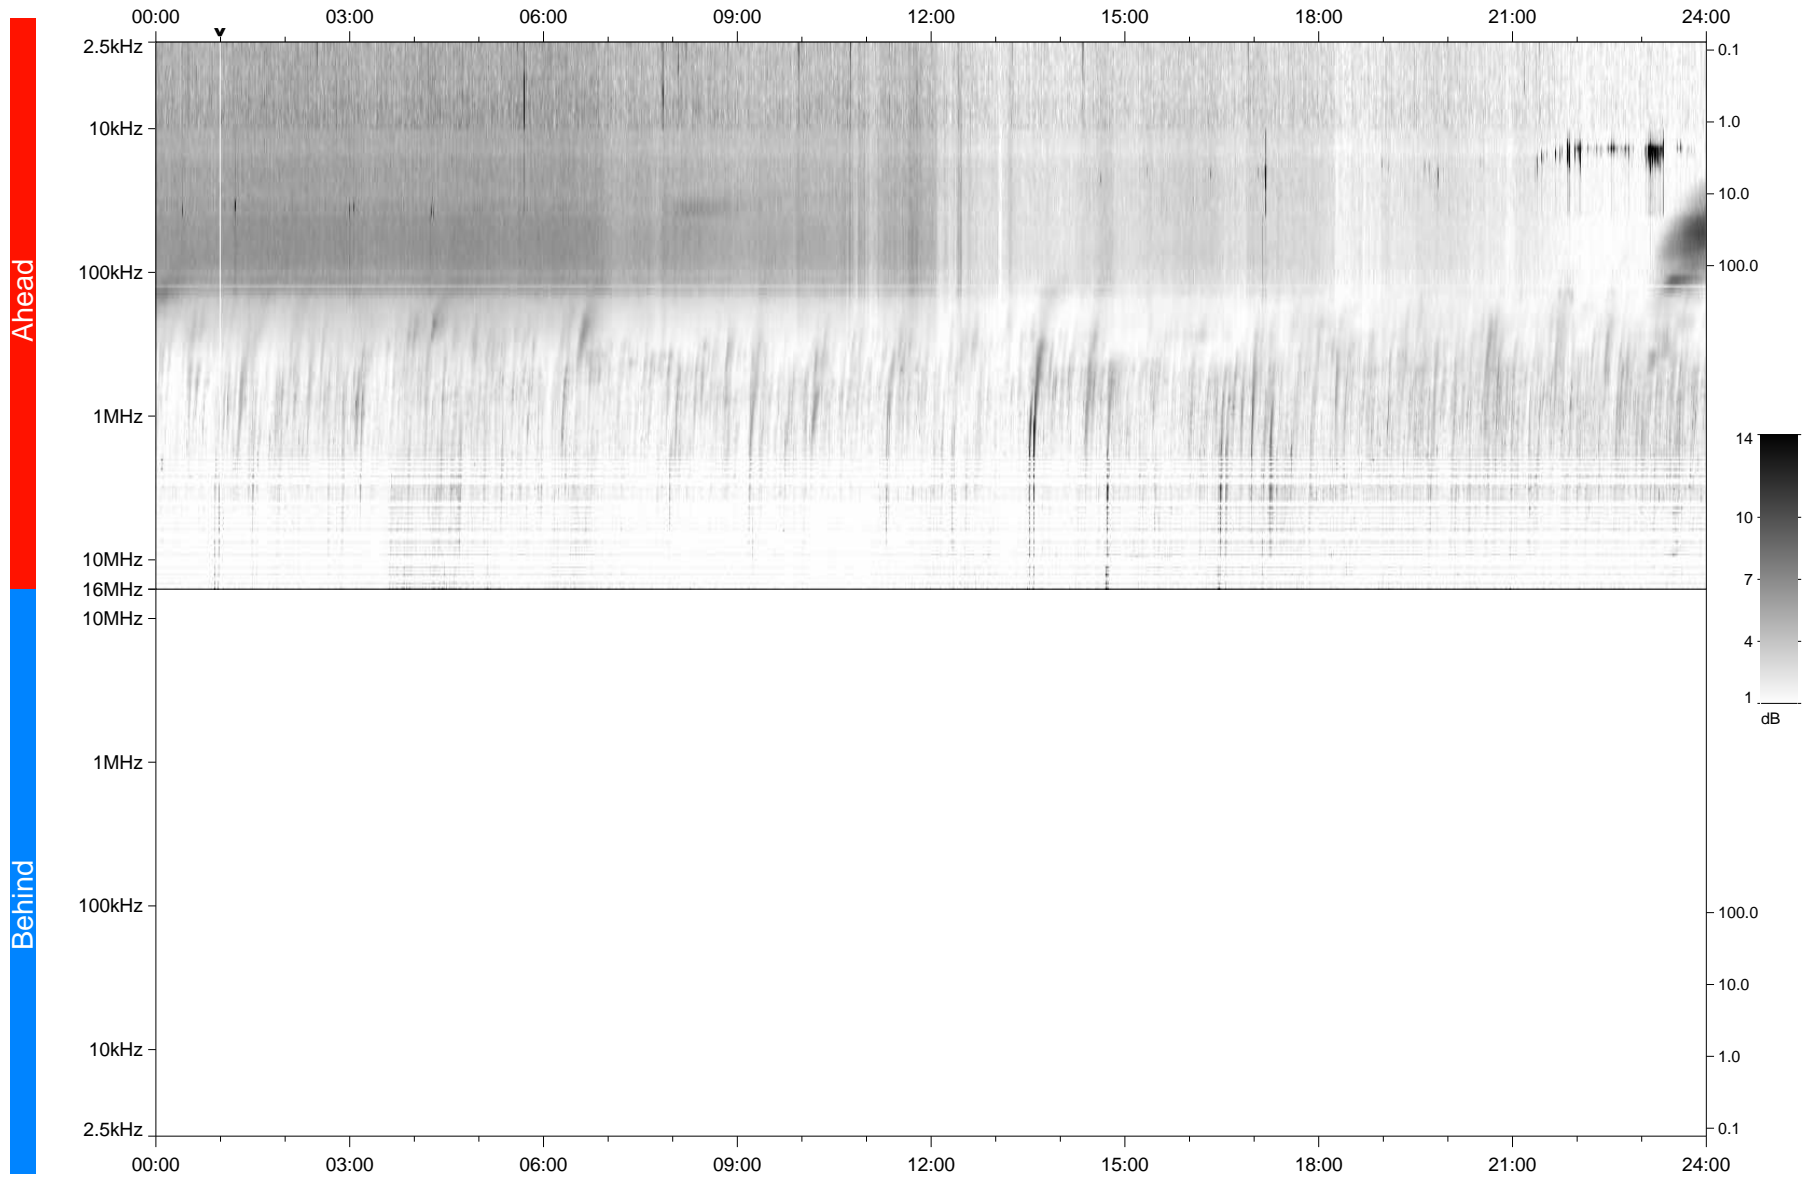

STEREO/WAVES Daily Summary - 12-Jan-2023 (DOY 012)

Ahead source file: swaves_ahead_2023_012_1_05.fin
Ahead PSE Angle: -13.8°

Behind PSE Angle: 9.4°
Behind source file: No STEREO-B data

Time (UTC)

file: stereo_swaves_daily-summary_gray_20230112_v04
made by: space.umn.edu on macOS with TDL 8.8.2 on 2023-02-14 15:48:58, with TLib V946 / dynspec V311