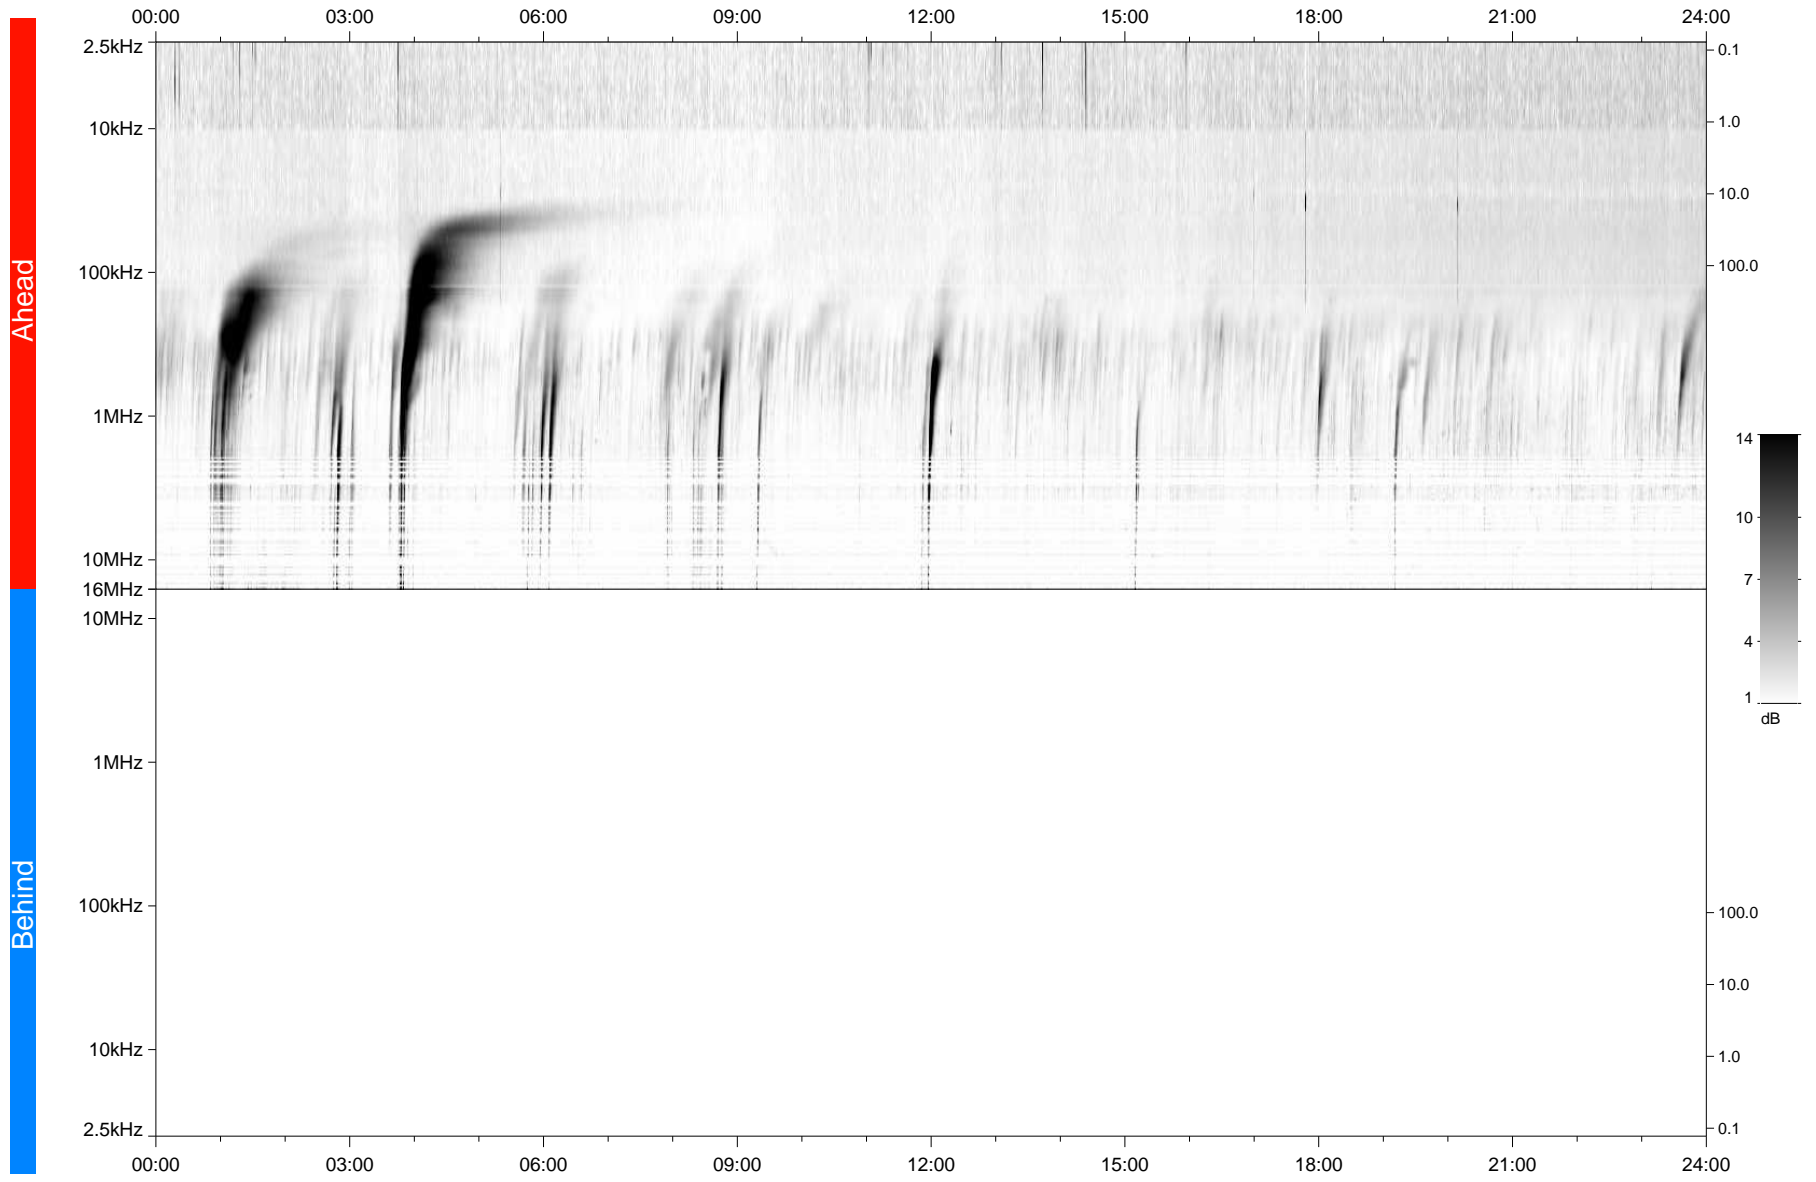

STEREO/WAVES Daily Summary - 11-Jan-2023 (DOY 011)

Ahead source file: swaves_ahead_2023_011_1_05.fin
Ahead PSE Angle: -13.8°

Behind PSE Angle: 9.3°
Behind source file: No STEREO-B data

Time (UTC)

file: stereo_swaves_daily-summary_gray_20230111_v04
made by: space.umn.edu on macOS with TDL 8.8.2 on 2023-02-14 15:47:44, with TLib V946 / dynspec V311