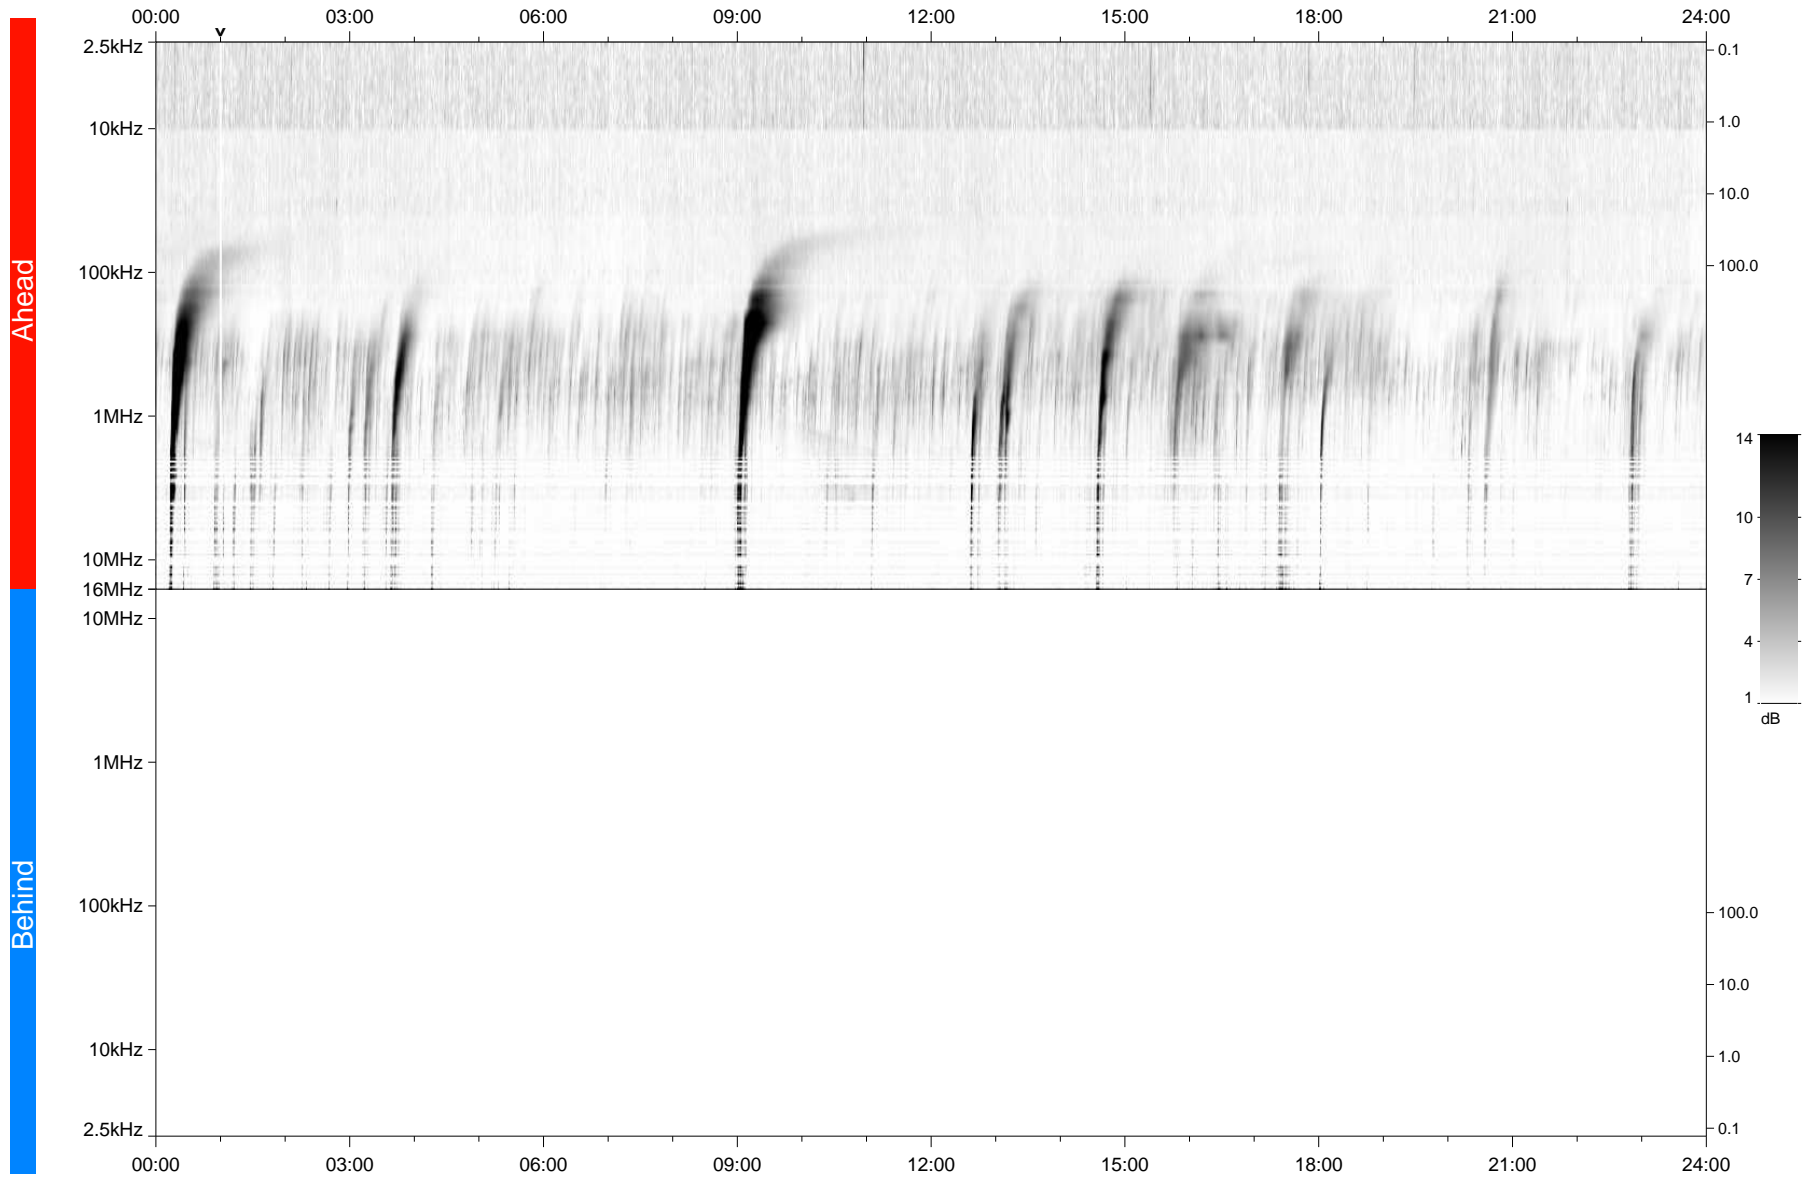

STEREO/WAVES Daily Summary - 10-Jan-2023 (DOY 010)

Ahead source file: swaves_ahead_2023_010_1_05.fin
Ahead PSE Angle: -13.8°

Behind PSE Angle: 9.3°
Behind source file: No STEREO-B data

Time (UTC)

file: stereo_swaves_daily-summary_gray_20230110_v04
made by: space.umn.edu on macOS with TDL 8.8.2 on 2023-02-14 15:46:30, with TLib V946 / dynspec V311