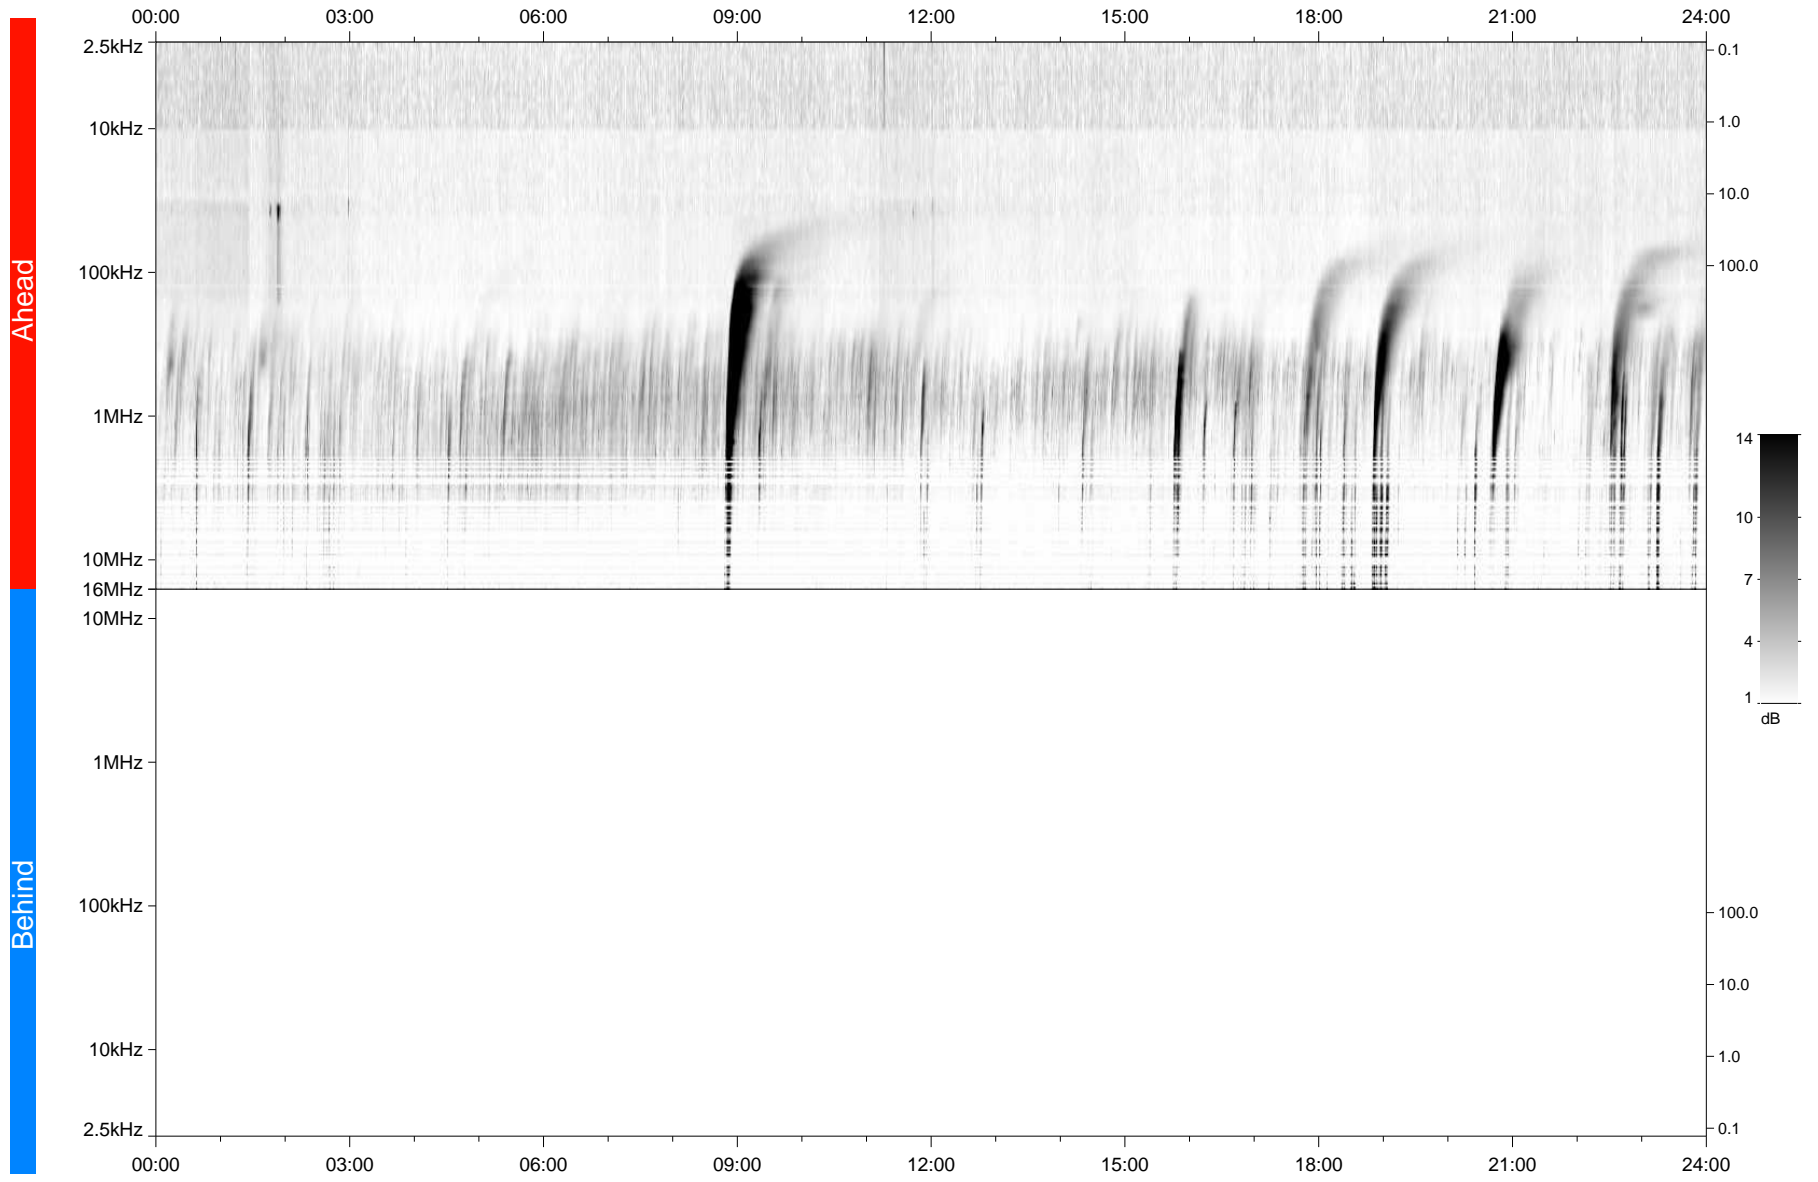

STEREO/WAVES Daily Summary - 09-Jan-2023 (DOY 009)

Ahead source file: swaves_ahead_2023_009_1_05.fin
Ahead PSE Angle: -13.9°

Behind PSE Angle: 9.3°
Behind source file: No STEREO-B data

Time (UTC)

file: stereo_swaves_daily-summary_gray_20230109_v04
made by: space.umn.edu on macOS with TDL 8.8.2 on 2023-02-14 15:45:16, with TMLib V946 / dynspec V311