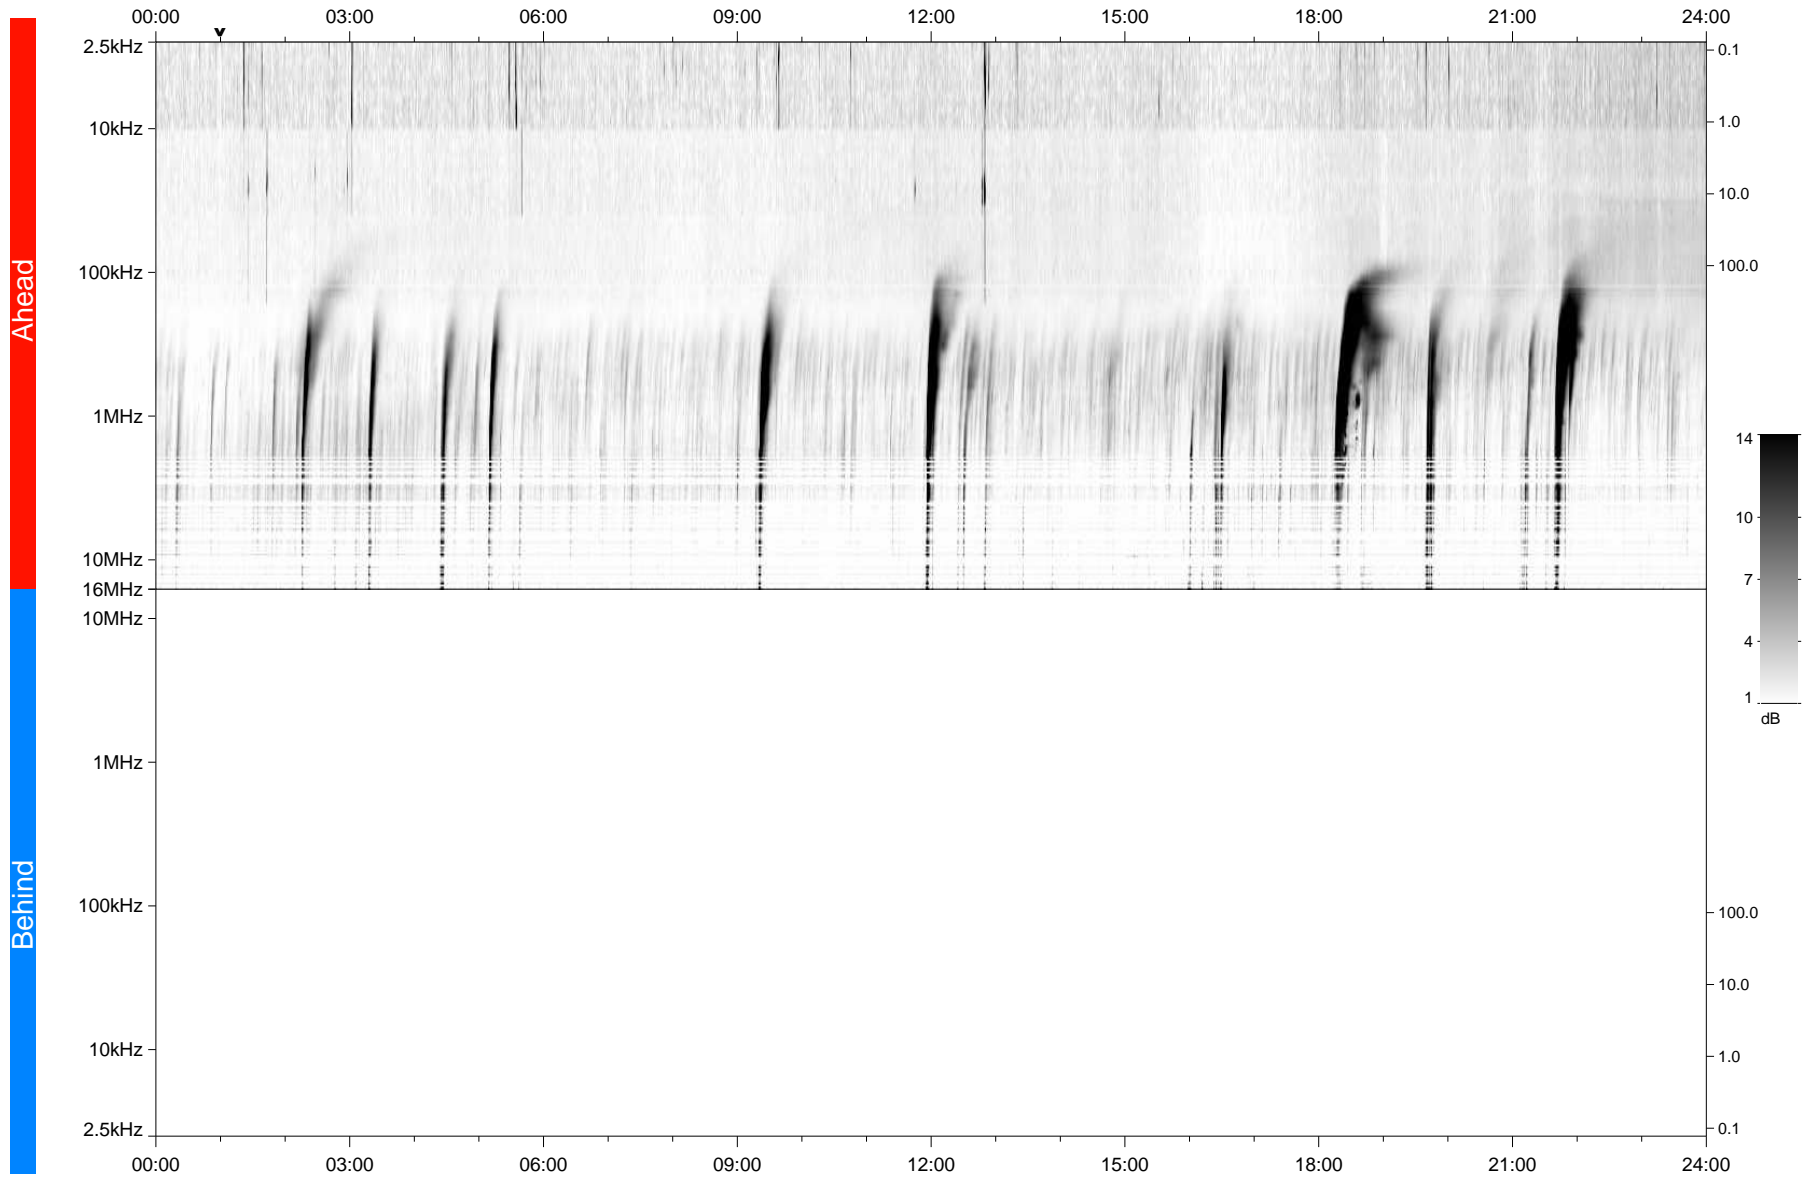

STEREO/WAVES Daily Summary - 08-Jan-2023 (DOY 008)

Ahead source file: swaves_ahead_2023_008_1_05.fin
Ahead PSE Angle: -13.8°

Behind PSE Angle: 9.4°
Behind source file: No STEREO-B data

Time (UTC)

file: stereo_swaves_daily-summary_gray_20230108_v04
made by: space.umn.edu on macOS with IDL 8.8.2 on 2023-02-14 15:44:03, with TMLib V946 / dynspec V311