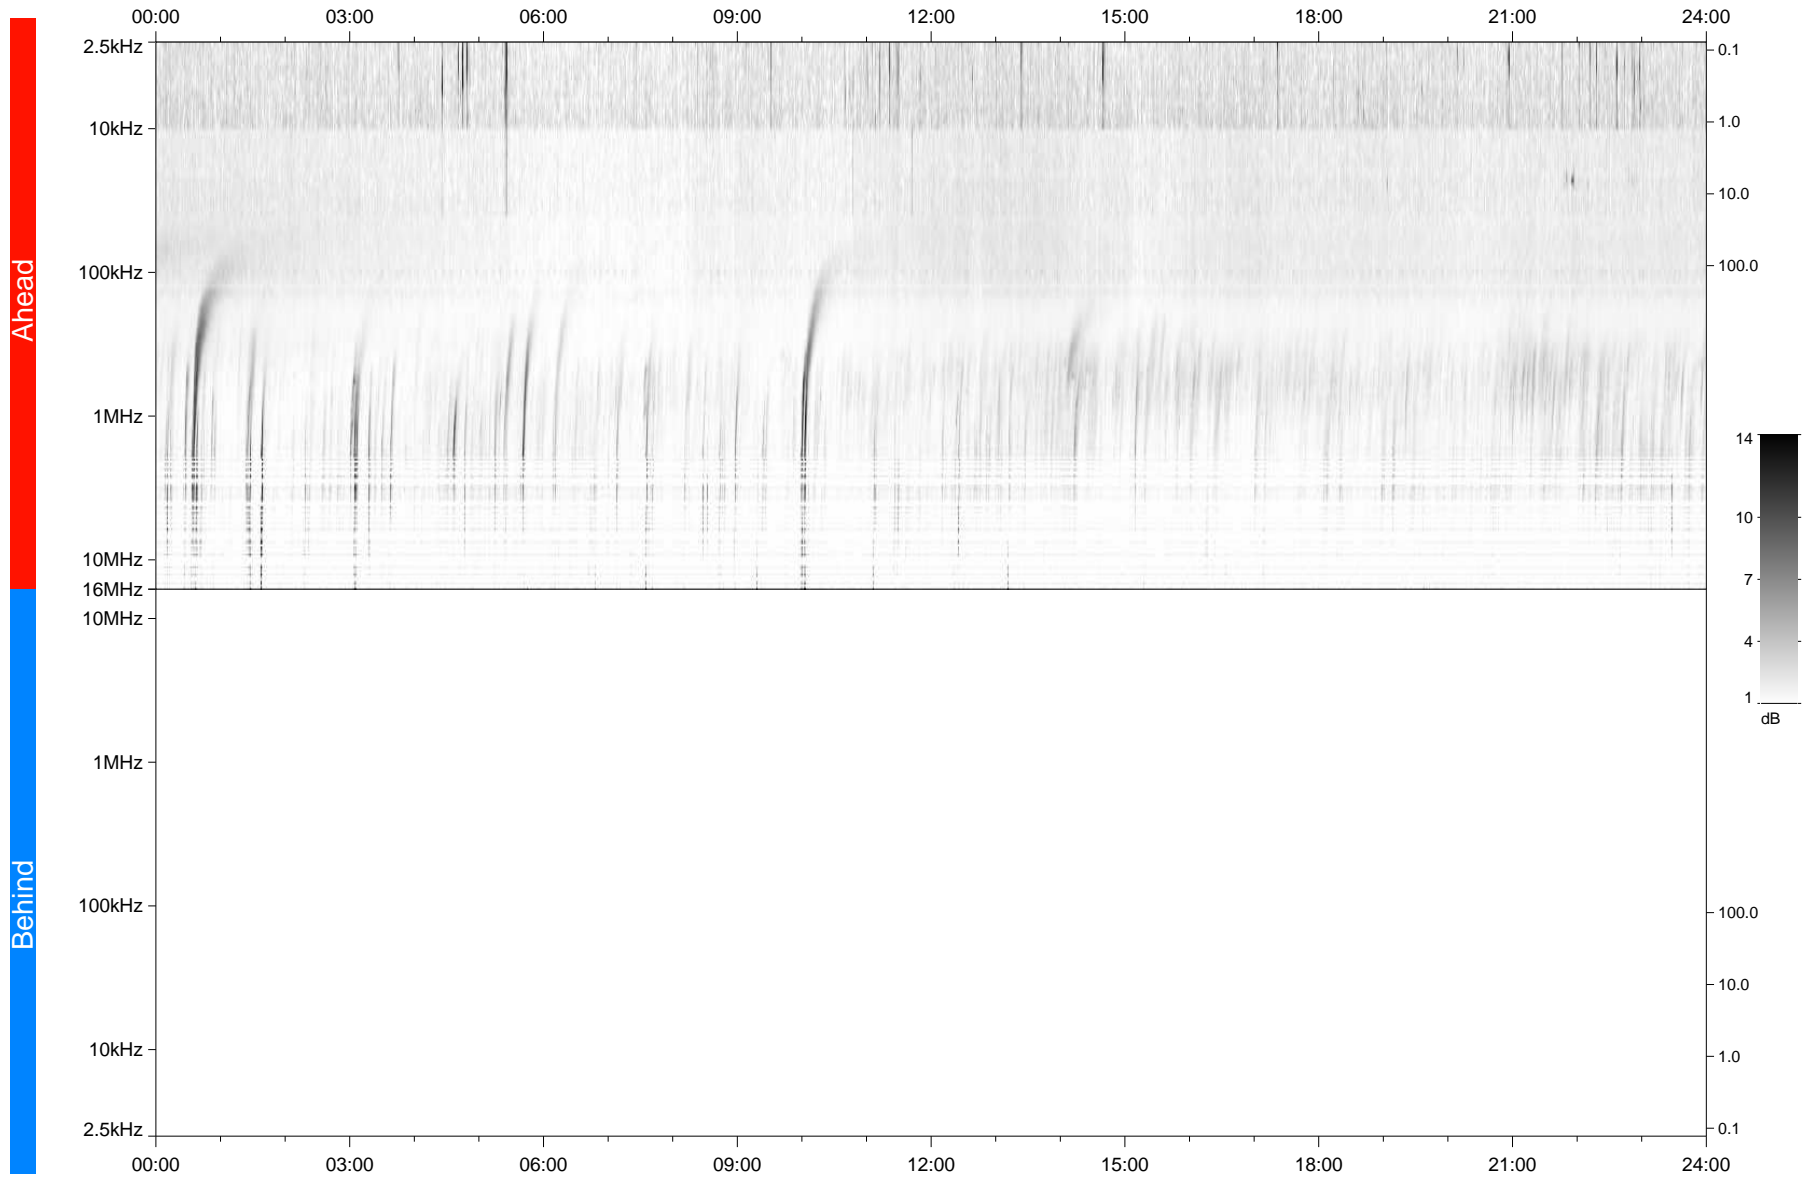

STEREO/WAVES Daily Summary - 07-Jan-2023 (DOY 007)

Ahead source file: swaves_ahead_2023_007_1_05.fin
Ahead PSE Angle: -13.8°

Behind PSE Angle: 9.4°
Behind source file: No STEREO-B data

Time (UTC)

file: stereo_swaves_daily-summary_gray_20230107_v04
made by: space.umn.edu on macOS with IDL 8.8.2 on 2023-02-07 12:24:44, with TLib V946 / dynspec V311