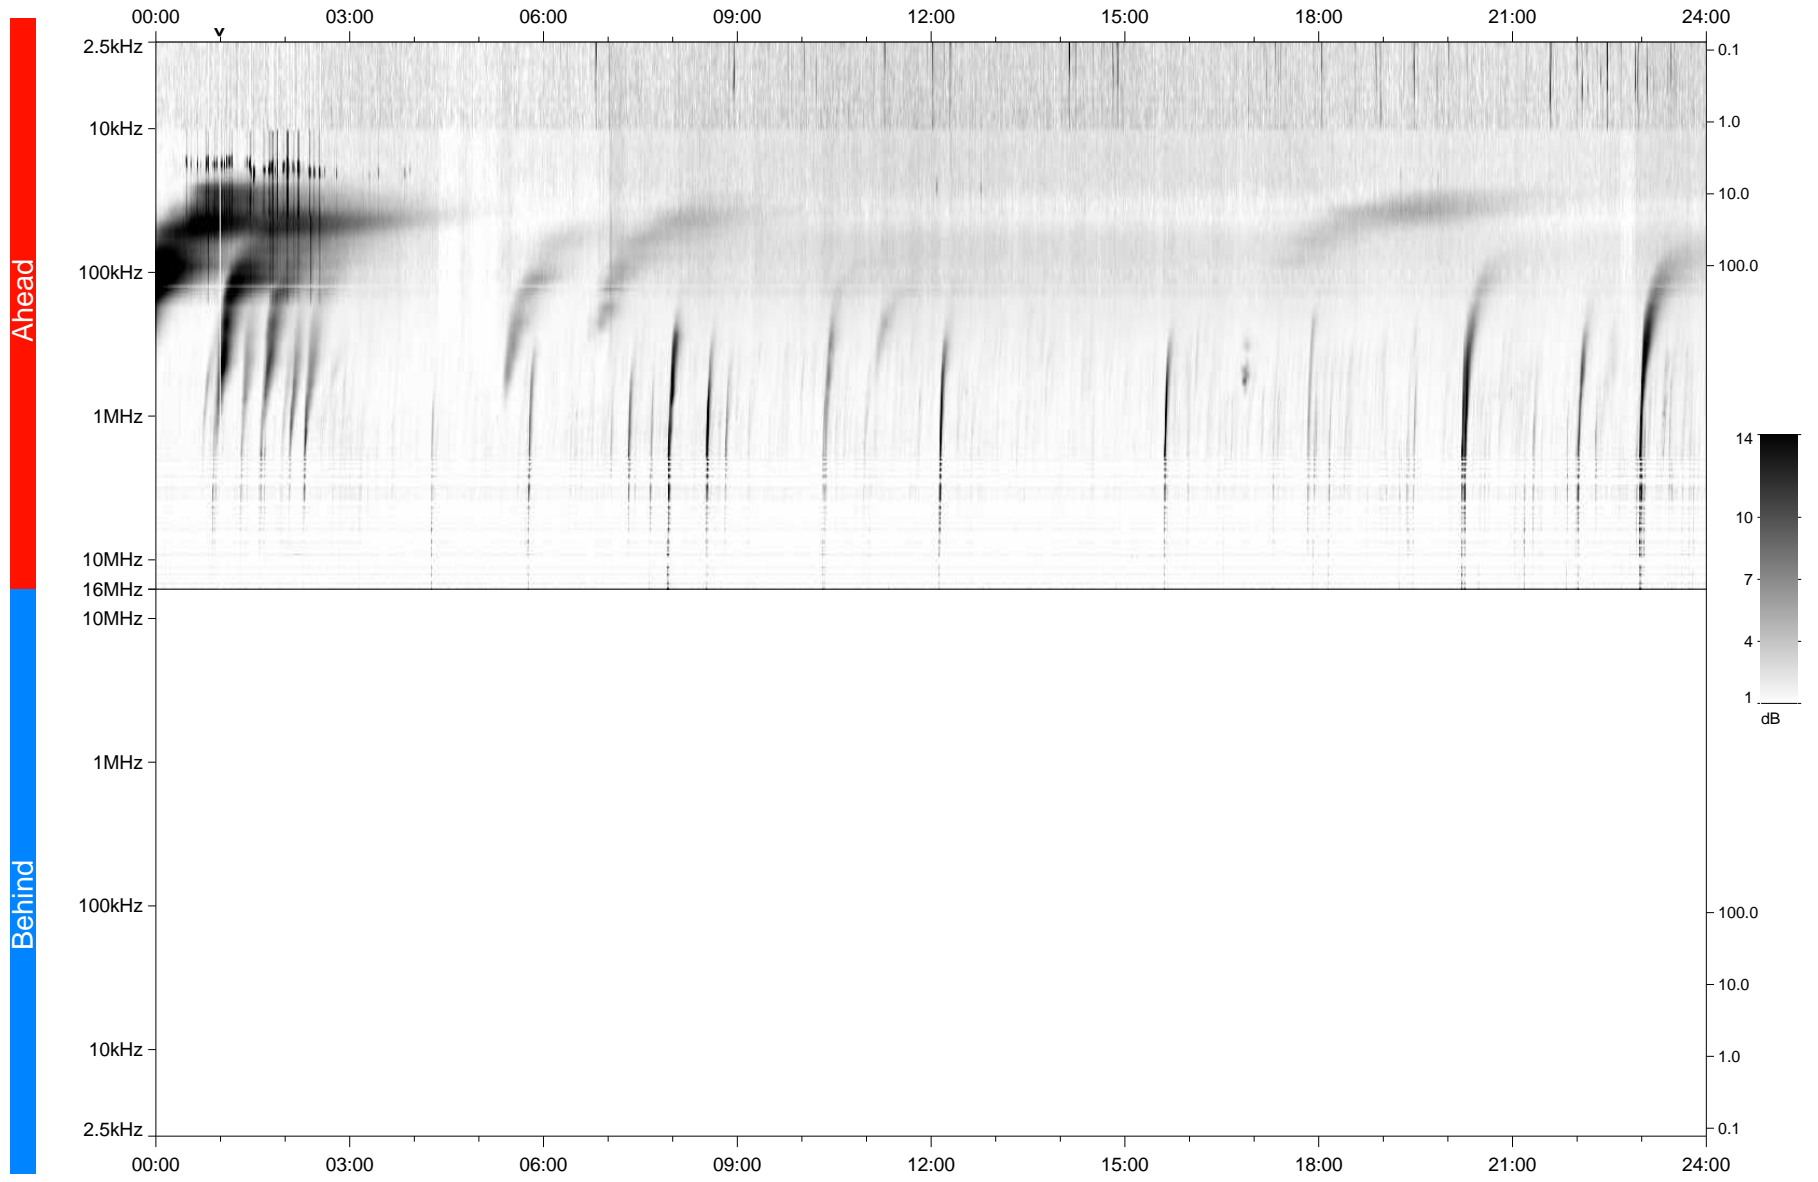

STEREO/WAVES Daily Summary - 06-Jan-2023 (DOY 006)

Ahead source file: swaves_ahead_2023_006_1_05.fin
Ahead PSE Angle: -13.9°

Behind PSE Angle: 9.4°
Behind source file: No STEREO-B data

Time (UTC)

file: stereo_swaves_daily-summary_gray_20230106_v04
made by: space.umn.edu on macOS with TDL 8.8.2 on 2023-02-06 19:18:26, with TLib V946 / dynspec V311