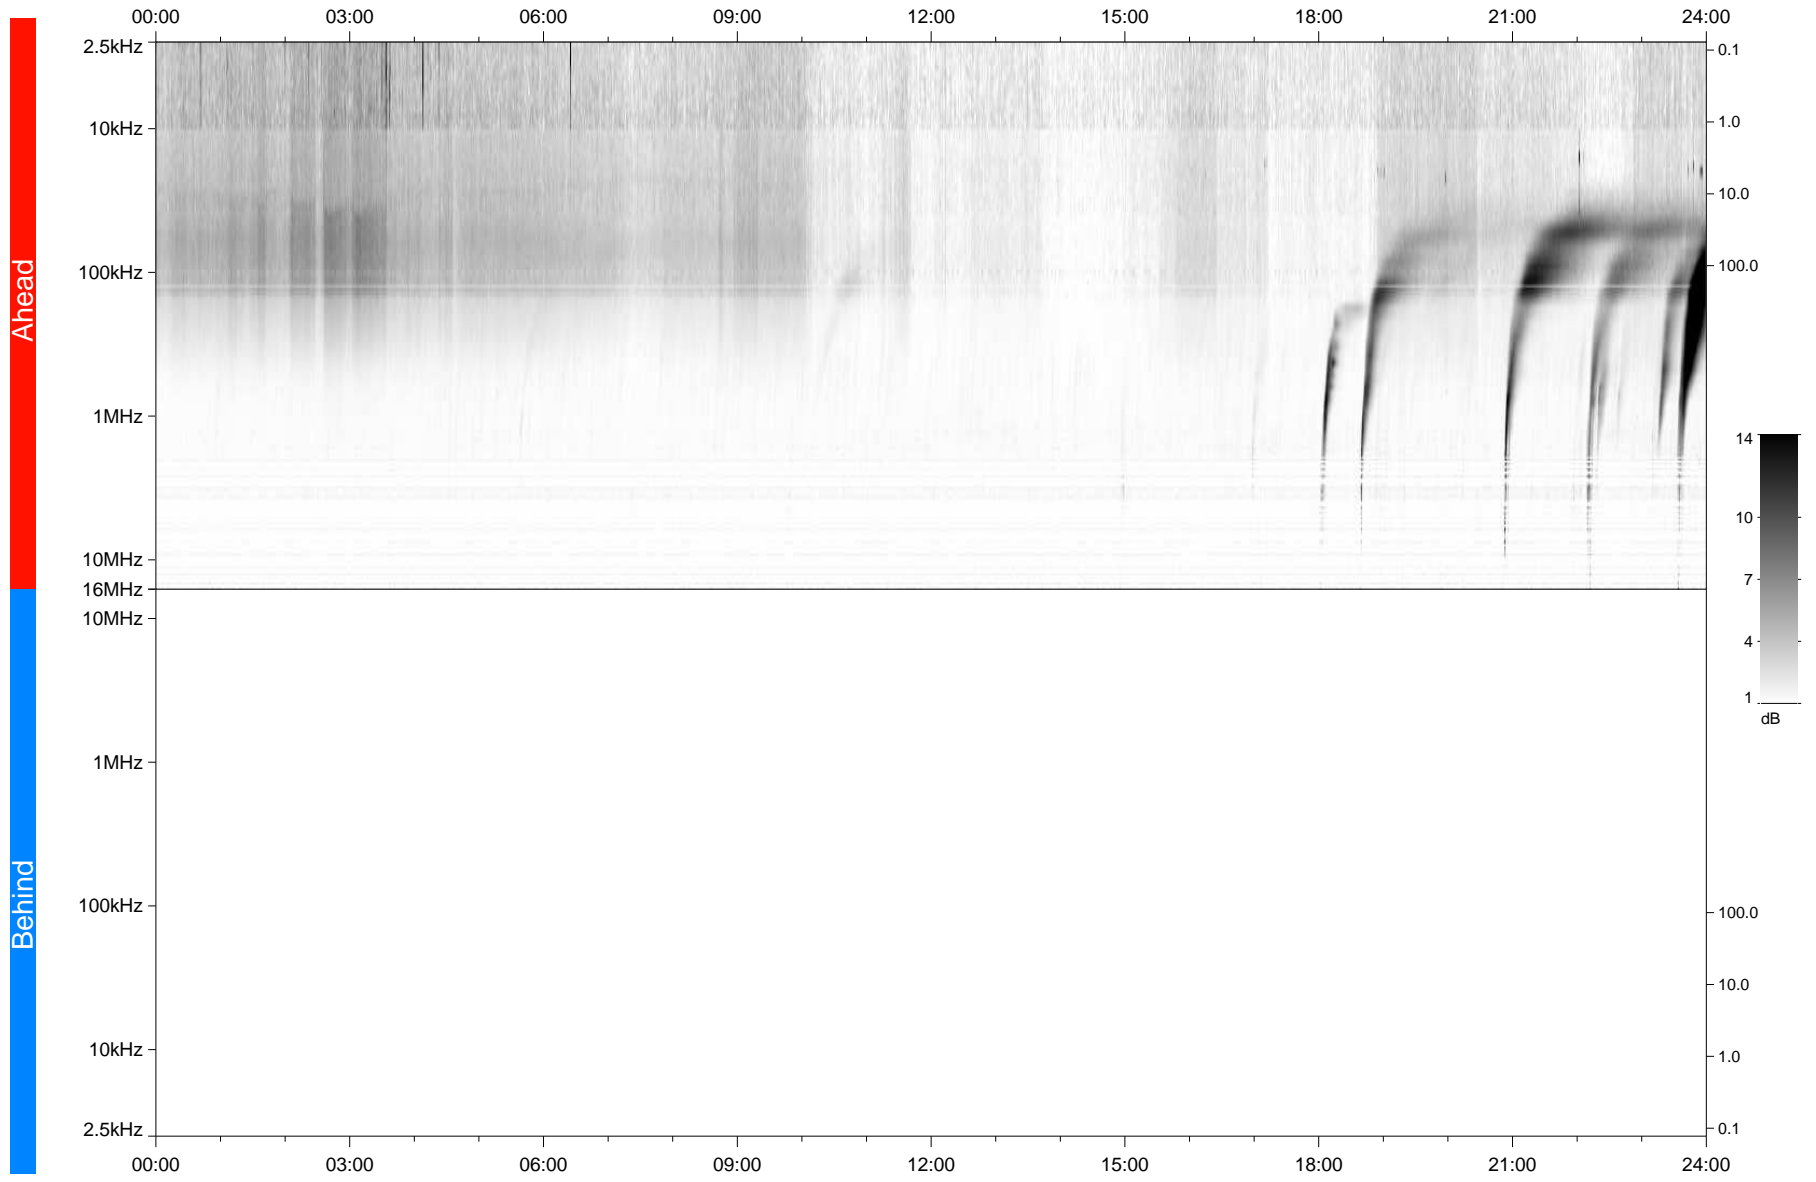

STEREO/WAVES Daily Summary - 05-Jan-2023 (DOY 005)

Ahead source file: swaves_ahead_2023_005_1_05.fin
Ahead PSE Angle: -13.9°

Behind PSE Angle: 9.4°
Behind source file: No STEREO-B data

Time (UTC)

file: stereo_swaves_daily-summary_gray_20230105_v04
made by: space.umn.edu on macOS with IDL 8.8.2 on 2023-02-04 21:07:28, with TLib V946 / dynspec V311