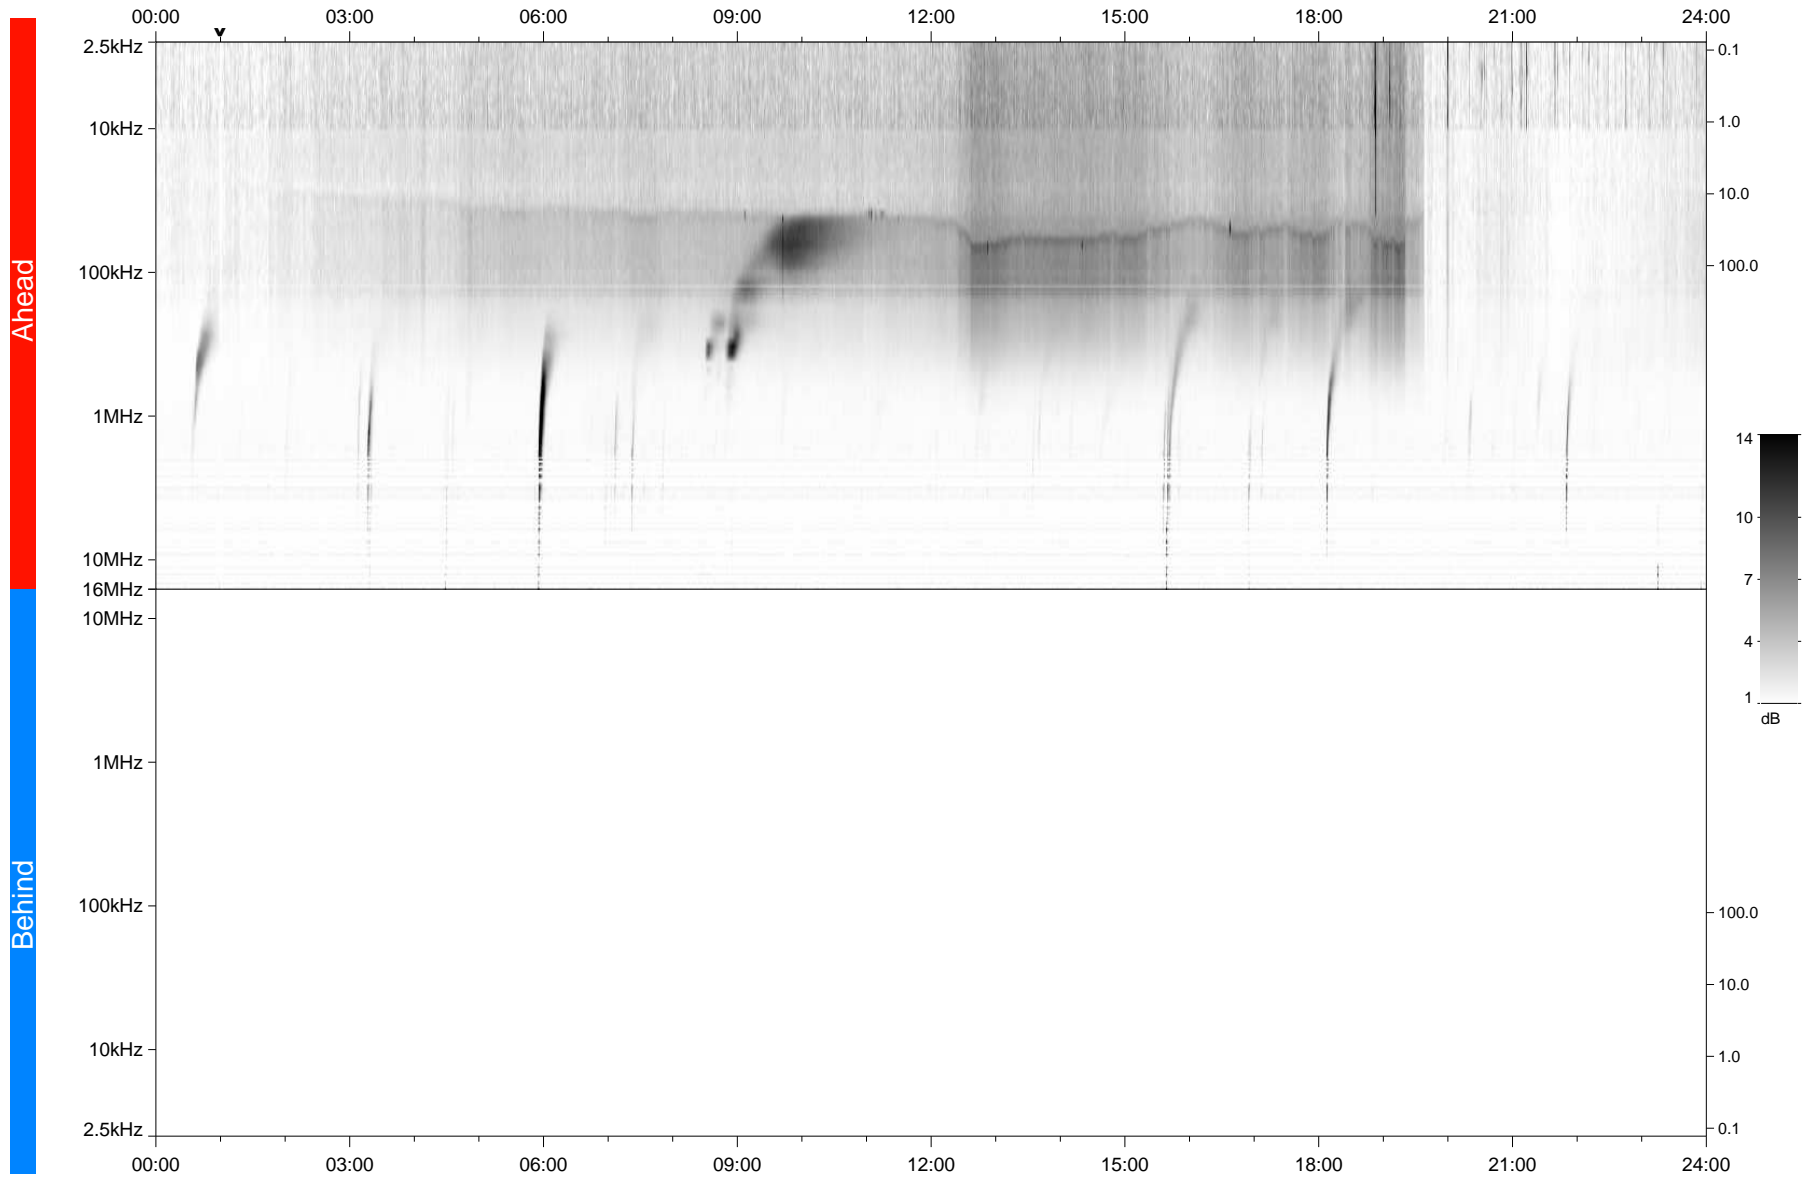

STEREO/WAVES Daily Summary - 04-Jan-2023 (DOY 004)

Ahead source file: swaves_ahead_2023_004_1_05.fin
Ahead PSE Angle: -13.9°

Behind PSE Angle: 9.4°
Behind source file: No STEREO-B data

Time (UTC)

file: stereo_swaves_daily-summary_gray_20230104_v04
made by: space.umn.edu on macOS with TDL 8.8.2 on 2023-02-04 21:06:14, with TLib V946 / dynspec V311