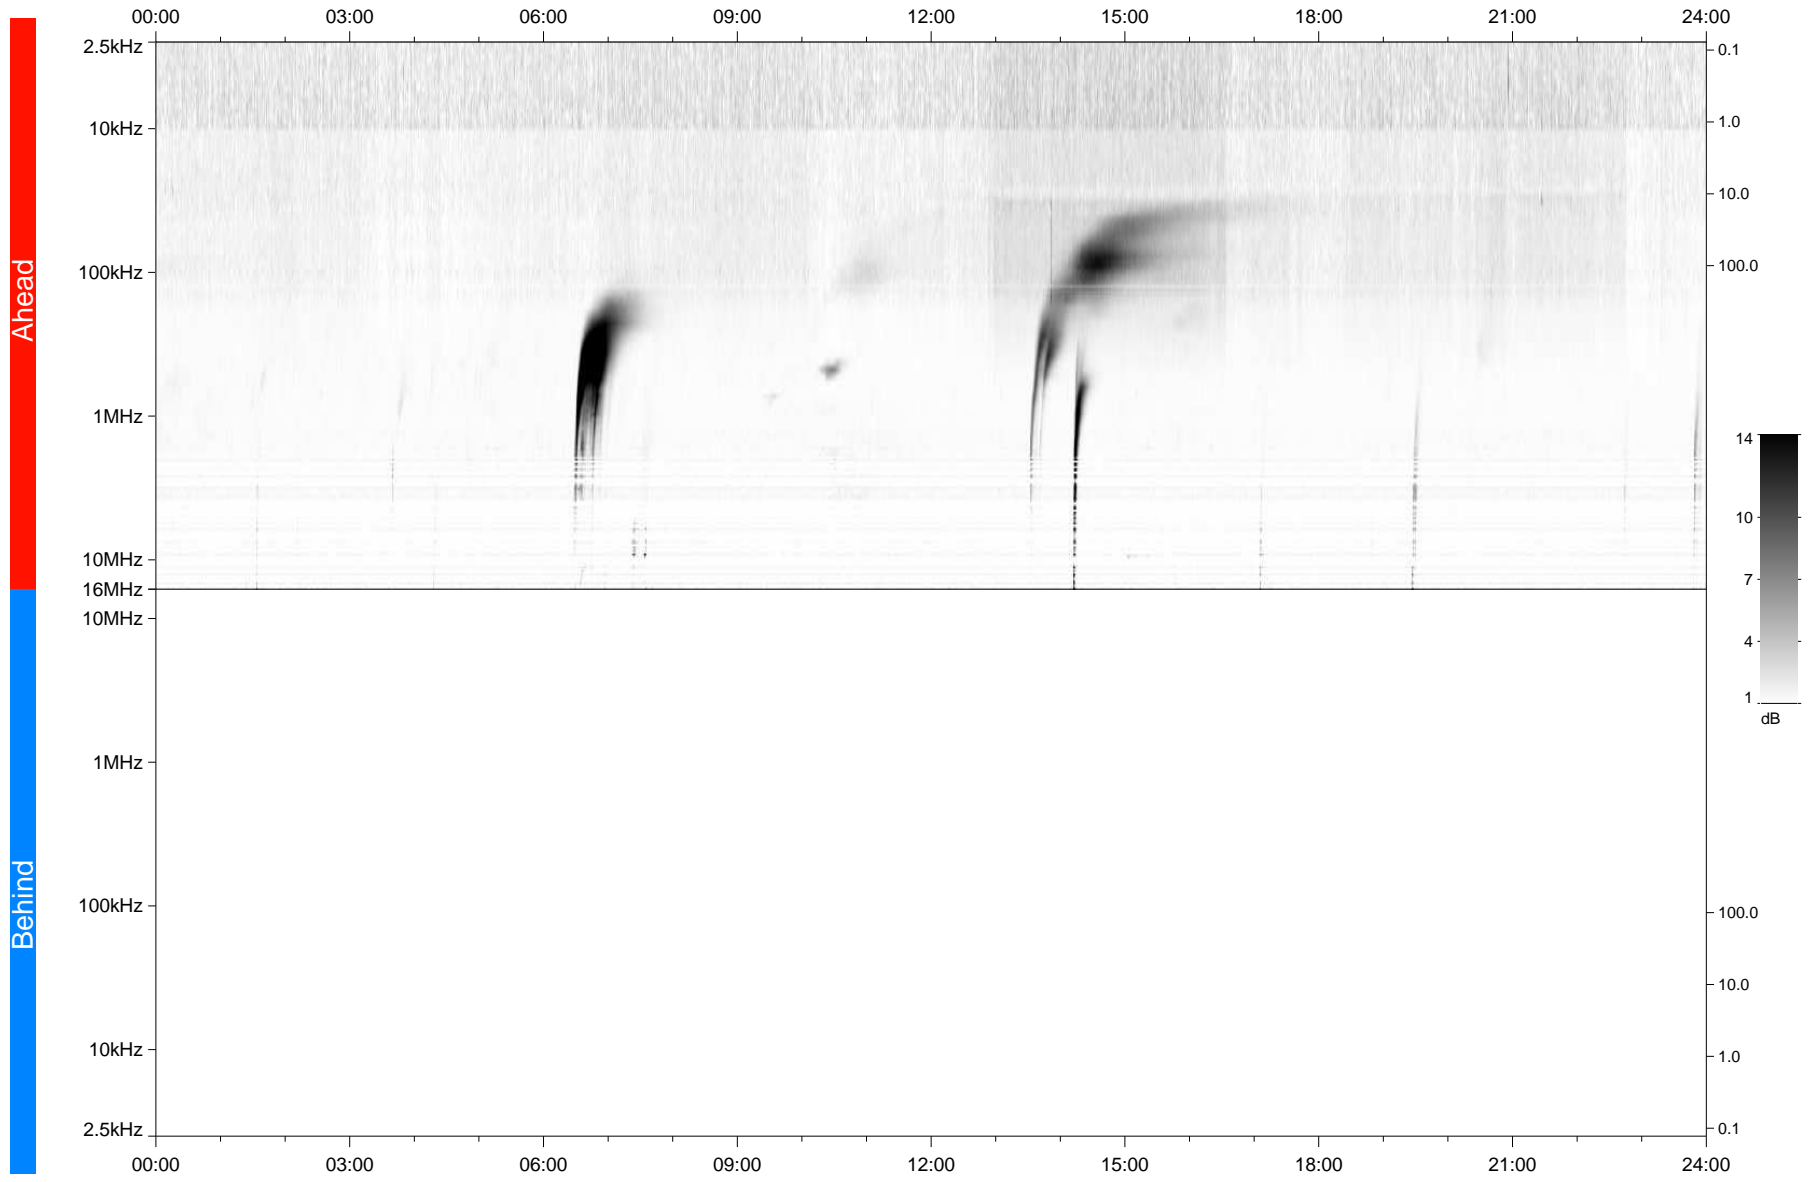

# STEREO/WAVES Daily Summary - 03-Jan-2023 (DOY 003)

Ahead source file: swaves\_ahead\_2023\_003\_1\_05.fin  
Ahead PSE Angle: -13.9°

Behind PSE Angle: 9.5°  
Behind source file: No STEREO-B data

Time (UTC)

file: stereo\_swaves\_daily-summary\_gray\_20230103\_v04  
made by: space.umn.edu on macOS with IDL 8.8.2 on 2023-02-04 21:05:00, with TLib V946 / dynspec V311