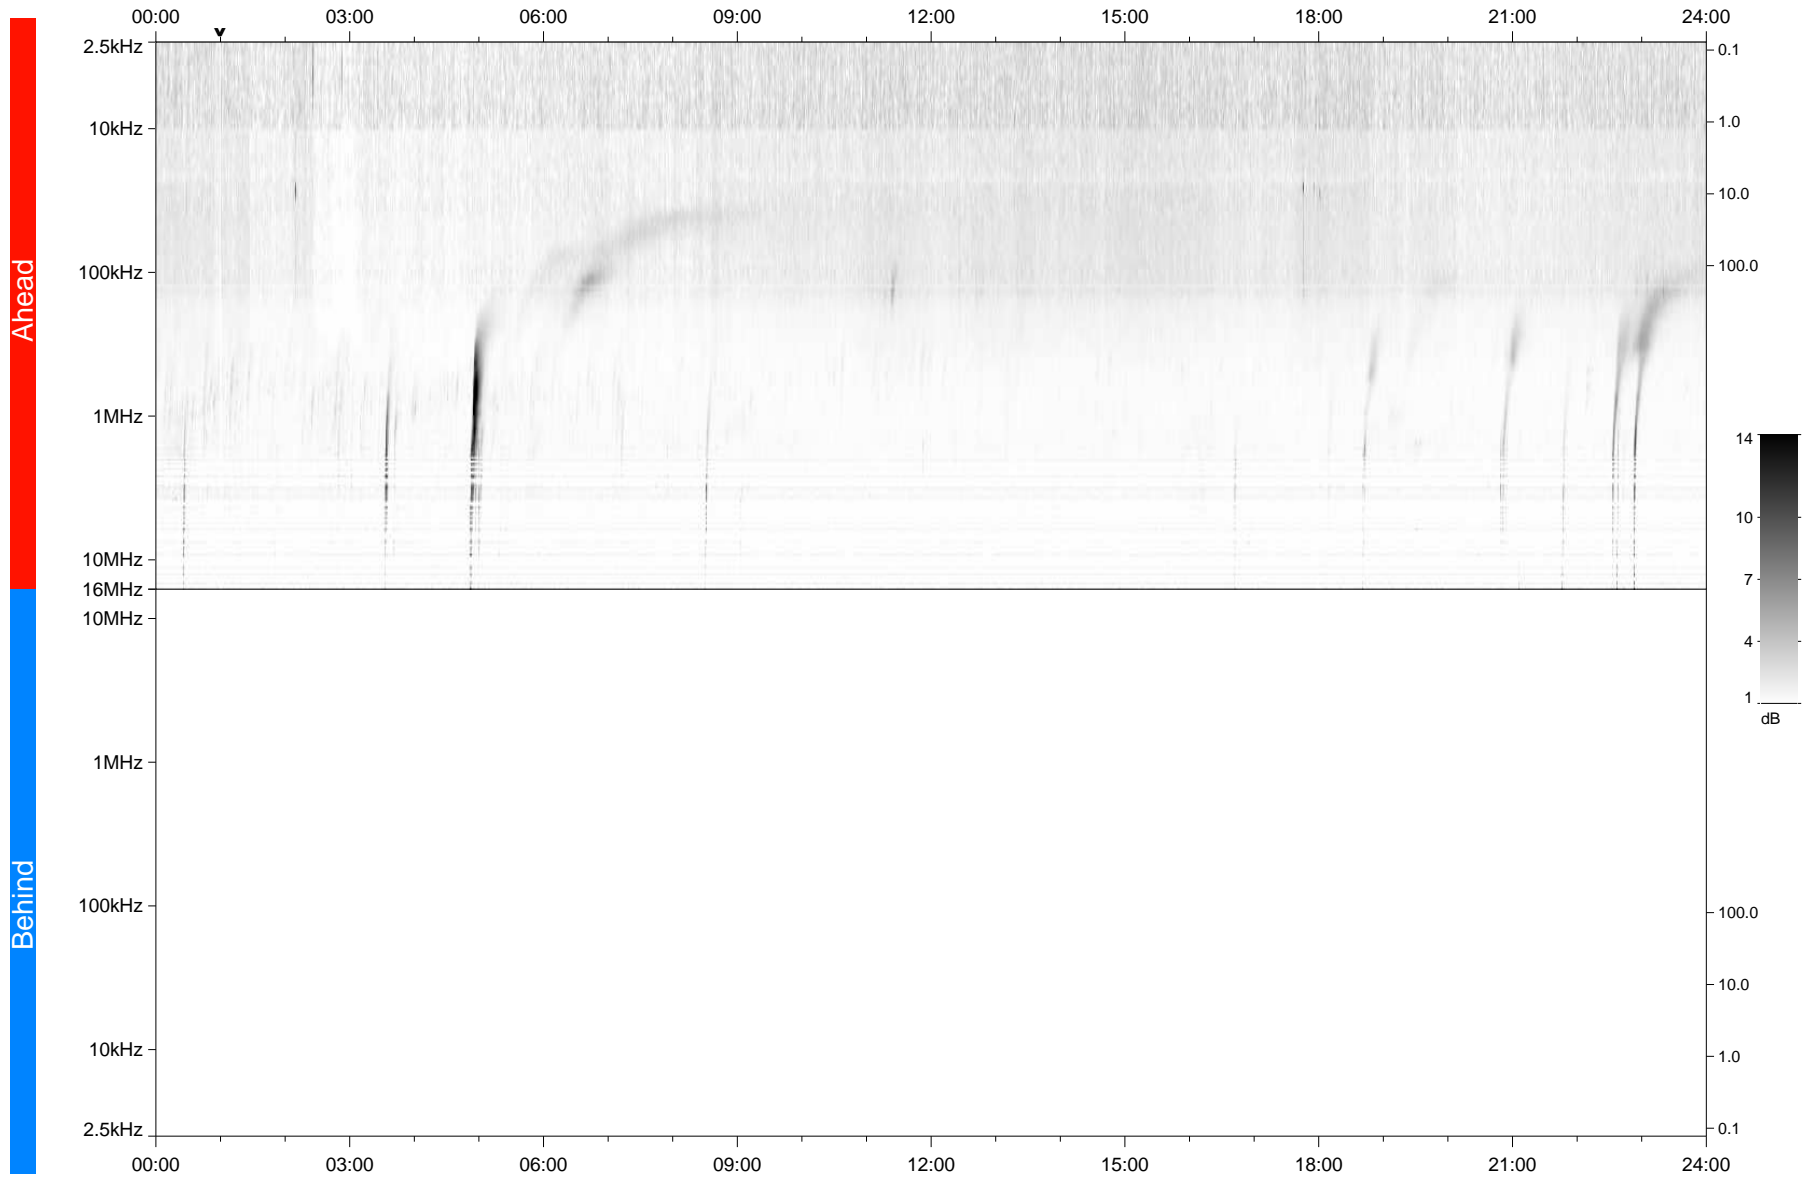

# STEREO/WAVES Daily Summary - 02-Jan-2023 (DOY 002)

Ahead source file: swaves\_ahead\_2023\_002\_1\_05.fin  
Ahead PSE Angle: -13.9°

Behind PSE Angle: 9.5°  
Behind source file: No STEREO-B data

Time (UTC)

file: stereo\_swaves\_daily-summary\_gray\_20230102\_v04  
made by: space.umn.edu on macOS with TDL 8.8.2 on 2023-02-04 21:03:47, with TLib V946 / dynspec V311