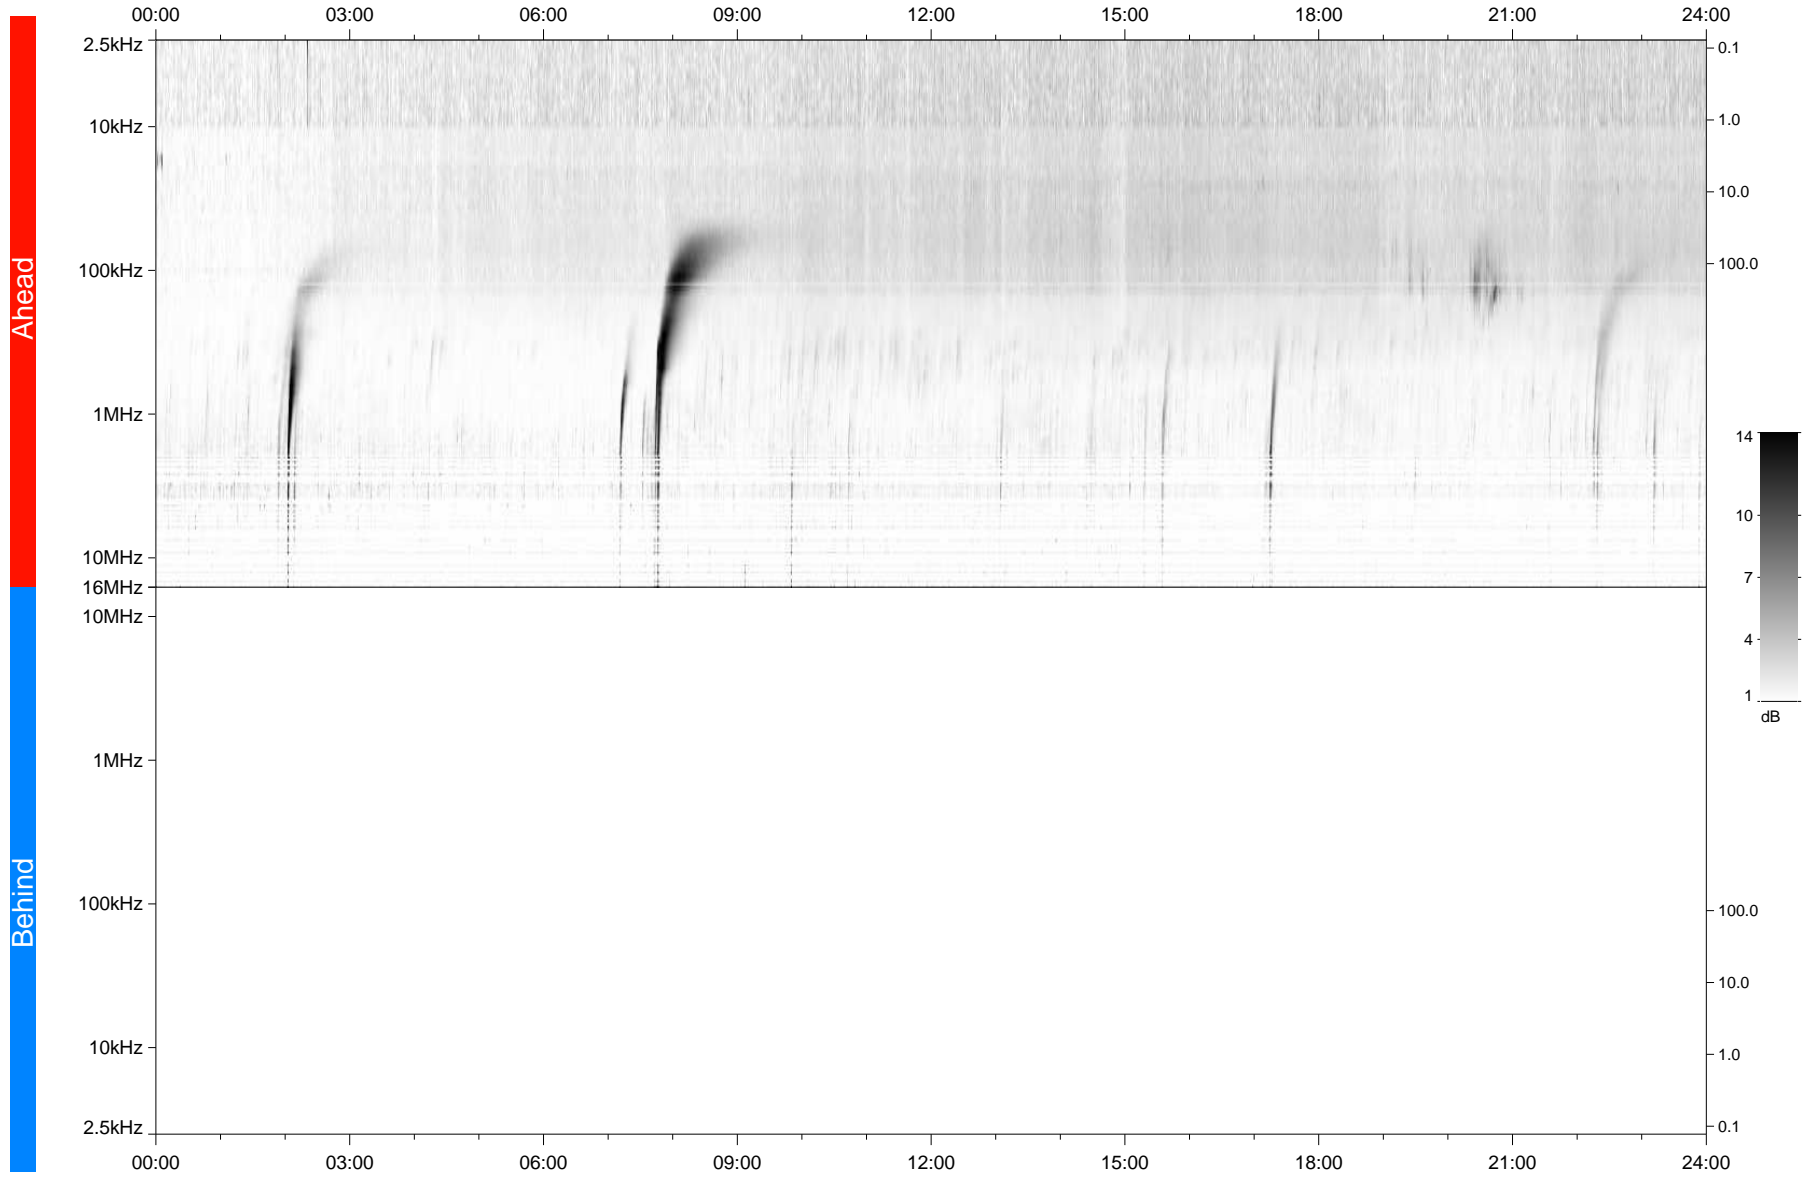

# STEREO/WAVES Daily Summary - 01-Jan-2023 (DOY 001)

Ahead source file: swaves\_ahead\_2023\_001\_1\_05.fin  
Ahead PSE Angle: -13.9°

Behind PSE Angle: 9.5°  
Behind source file: No STEREO-B data

Time (UTC)

file: stereo\_swaves\_daily-summary\_gray\_20230101\_v04  
made by: space.umn.edu on macOS with IDL 8.8.2 on 2023-02-04 21:02:34, with TMLib V946 / dynspec V311