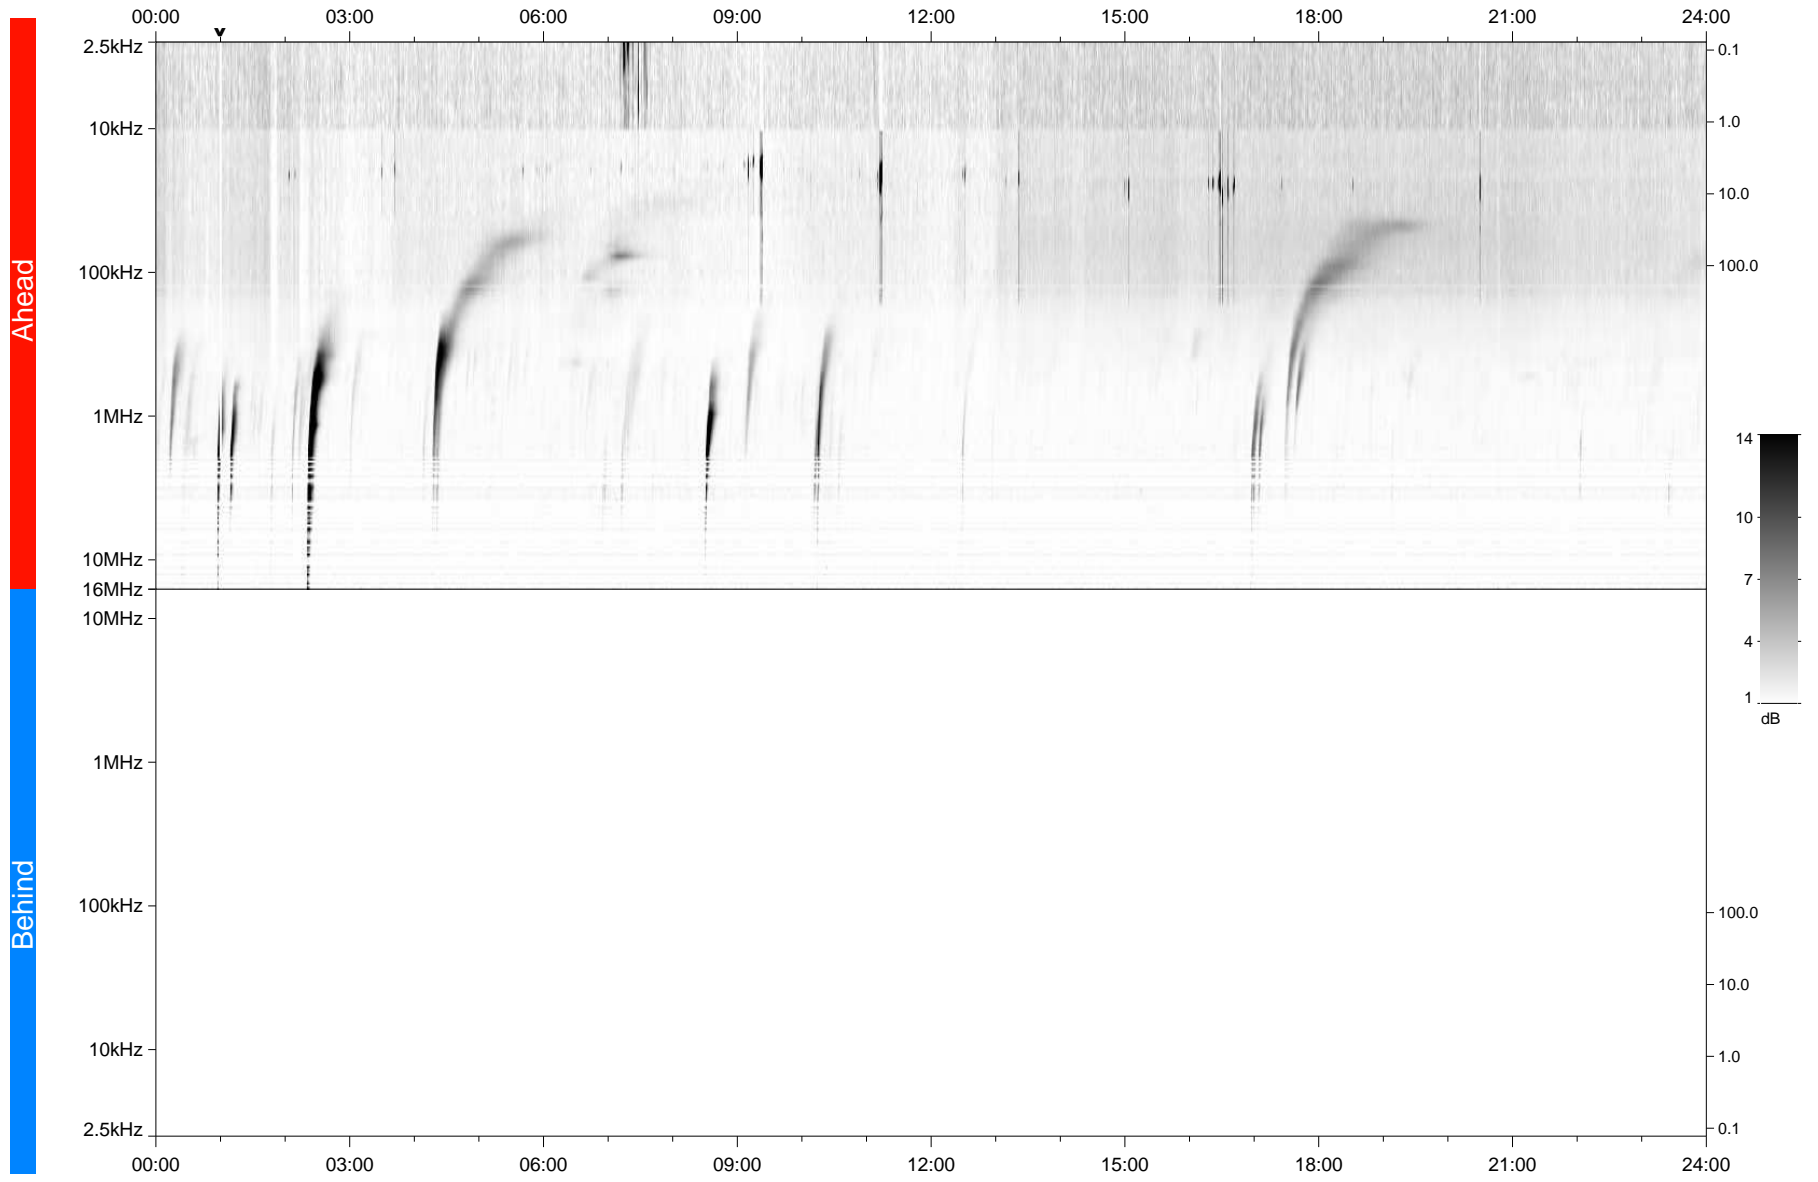

# STEREO/WAVES Daily Summary - 28-Dec-2022 (DOY 362)

Ahead source file: swaves\_ahead\_2022\_362\_1\_05.fin  
Ahead PSE Angle: -14.0°

Behind PSE Angle: 9.6°  
Behind source file: No STEREO-B data

Time (UTC)

file: stereo\_swaves\_daily-summary\_gray\_20221228\_v04  
made by: space.umn.edu on macOS with TDL 8.8.2 on 2023-01-28 08:23:27, with Tlib V946 / dynspec V311