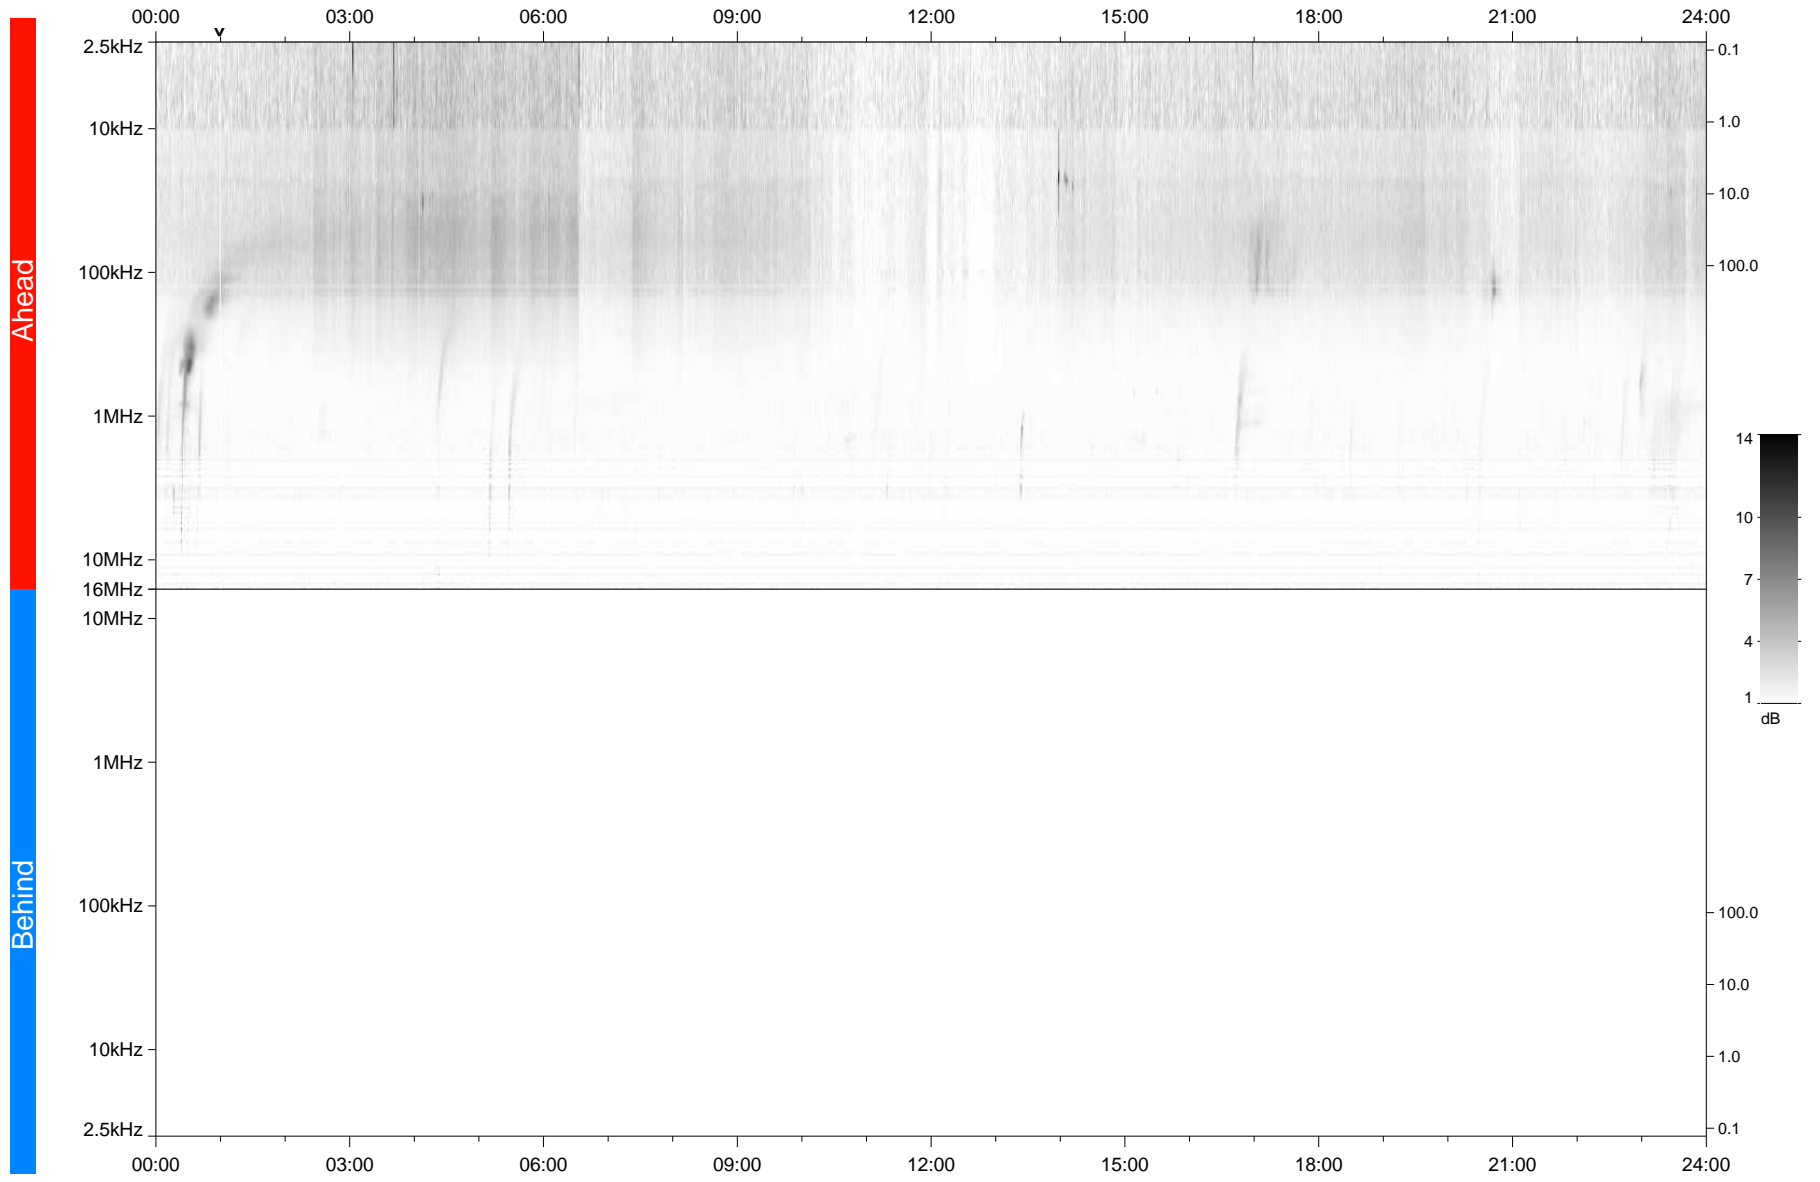

# STEREO/WAVES Daily Summary - 04-Dec-2022 (DOY 338)

Ahead source file: swaves\_ahead\_2022\_338\_1\_05.fin  
Ahead PSE Angle: -14.5°

Behind PSE Angle: 10.1°  
Behind source file: No STEREO-B data

Time (UTC)

file: stereo\_swaves\_daily-summary\_gray\_20221204\_v04  
made by: space.umn.edu on macOS with TDL 8.8.2 on 2023-01-09 22:44:16, with Tlib V946 / dynspec V311