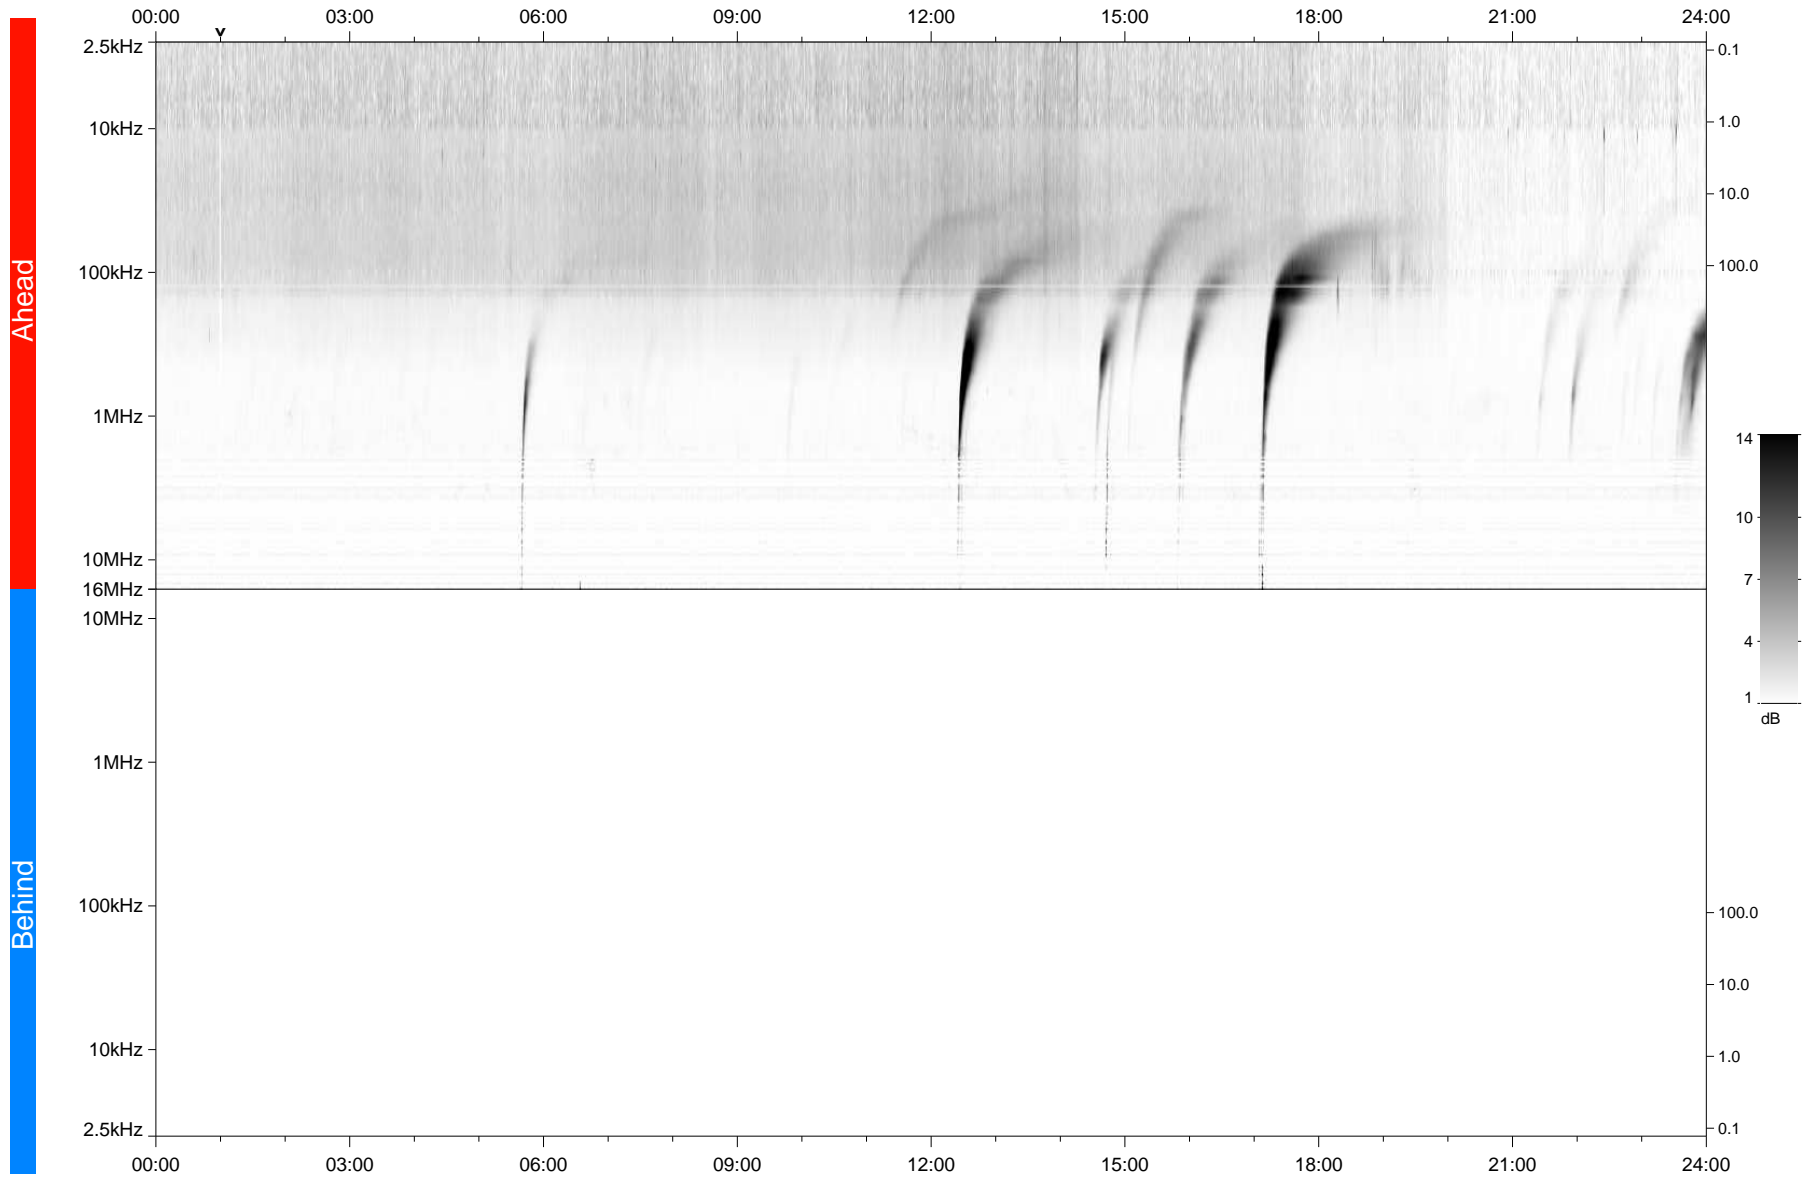

# STEREO/WAVES Daily Summary - 30-Nov-2022 (DOY 334)

Ahead source file: swaves\_ahead\_2022\_334\_1\_05.fin  
Ahead PSE Angle: -14.6°

Behind PSE Angle: 10.2°  
Behind source file: No STEREO-B data

Time (UTC)

file: stereo\_swaves\_daily-summary\_gray\_20221130\_v04  
made by: space.umn.edu on macOS with TDL 8.8.2 on 2023-01-02 16:05:33, with TLib V946 / dynspec V311