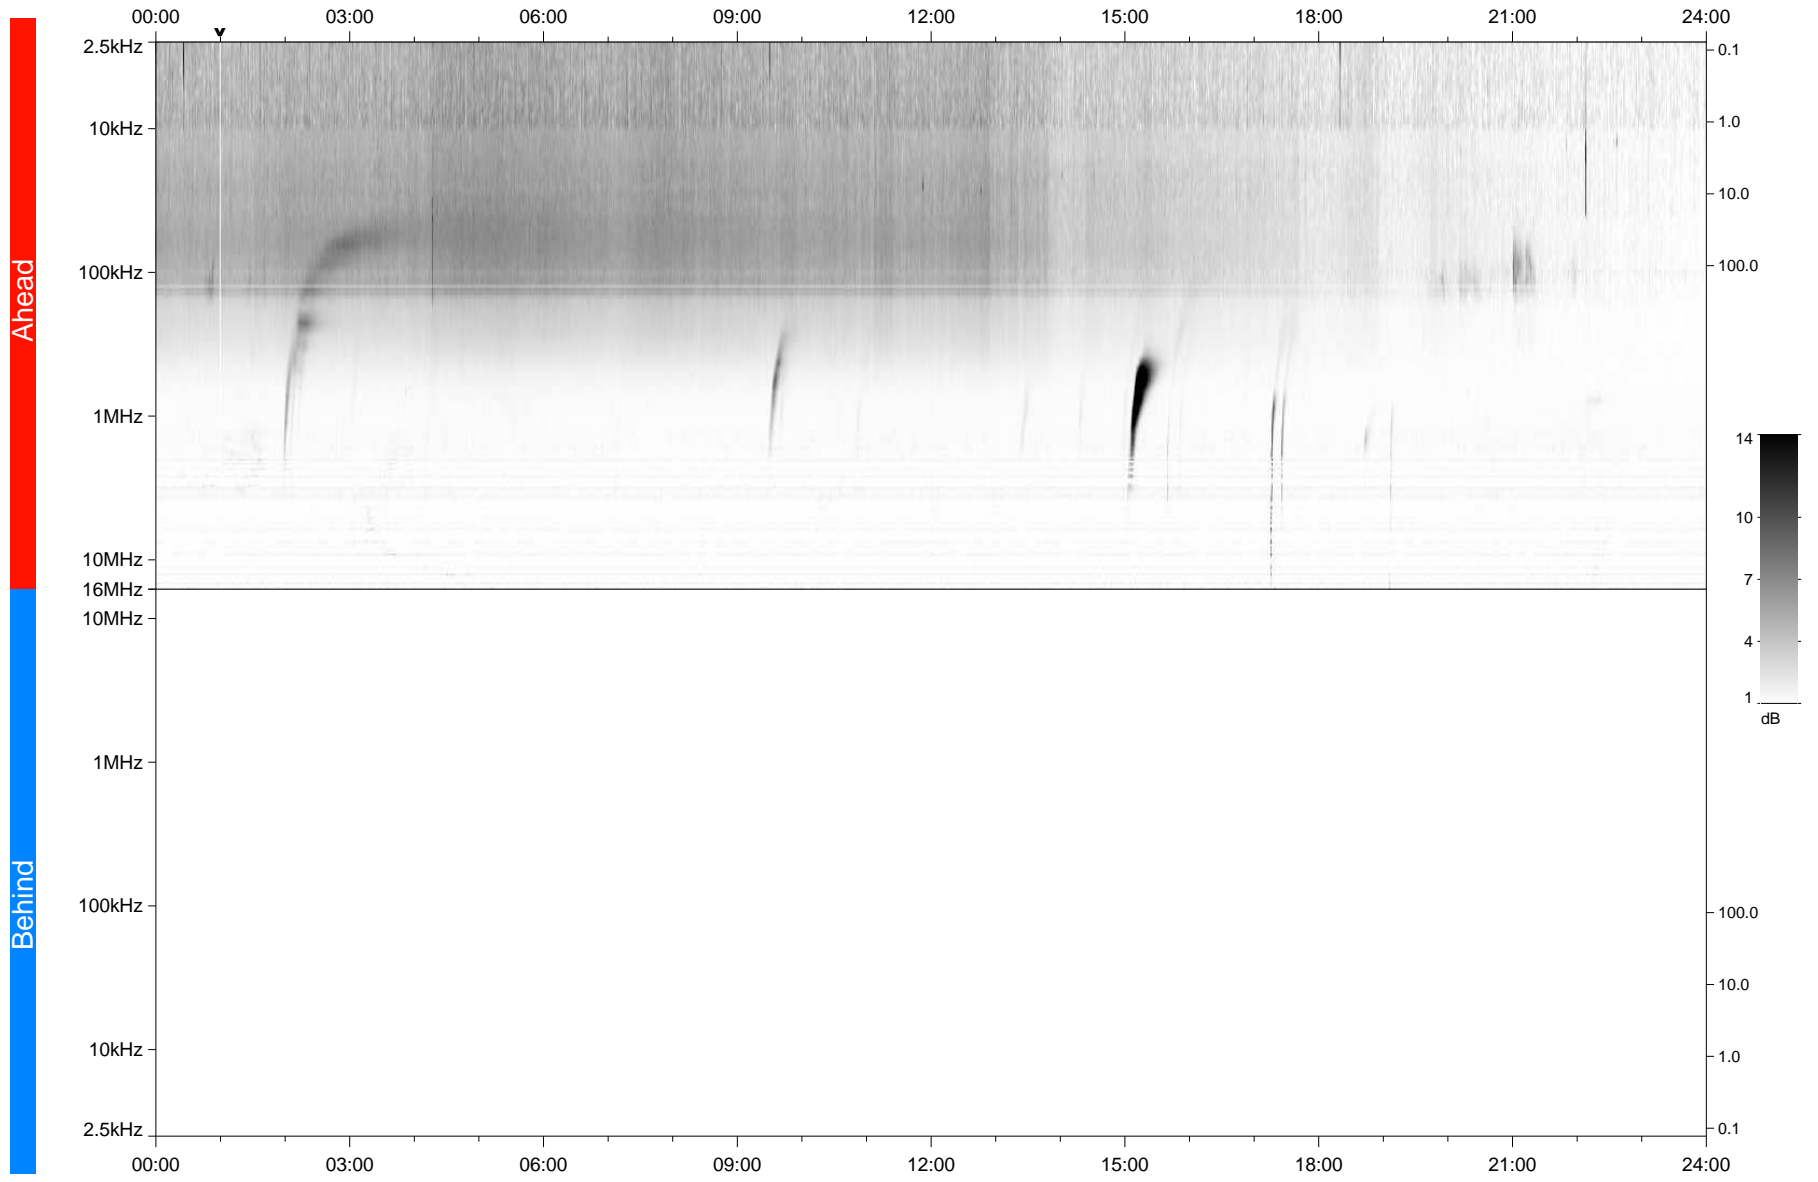

# STEREO/WAVES Daily Summary - 28-Nov-2022 (DOY 332)

Ahead source file: swaves\_ahead\_2022\_332\_1\_05.fin  
Ahead PSE Angle: -14.7°

Behind PSE Angle: 10.3°  
Behind source file: No STEREO-B data

Time (UTC)

file: stereo\_swaves\_daily-summary\_gray\_20221128\_v04  
made by: space.umn.edu on macOS with TDL 8.8.2 on 2023-01-02 16:03:06, with Tlib V946 / dynspec V311