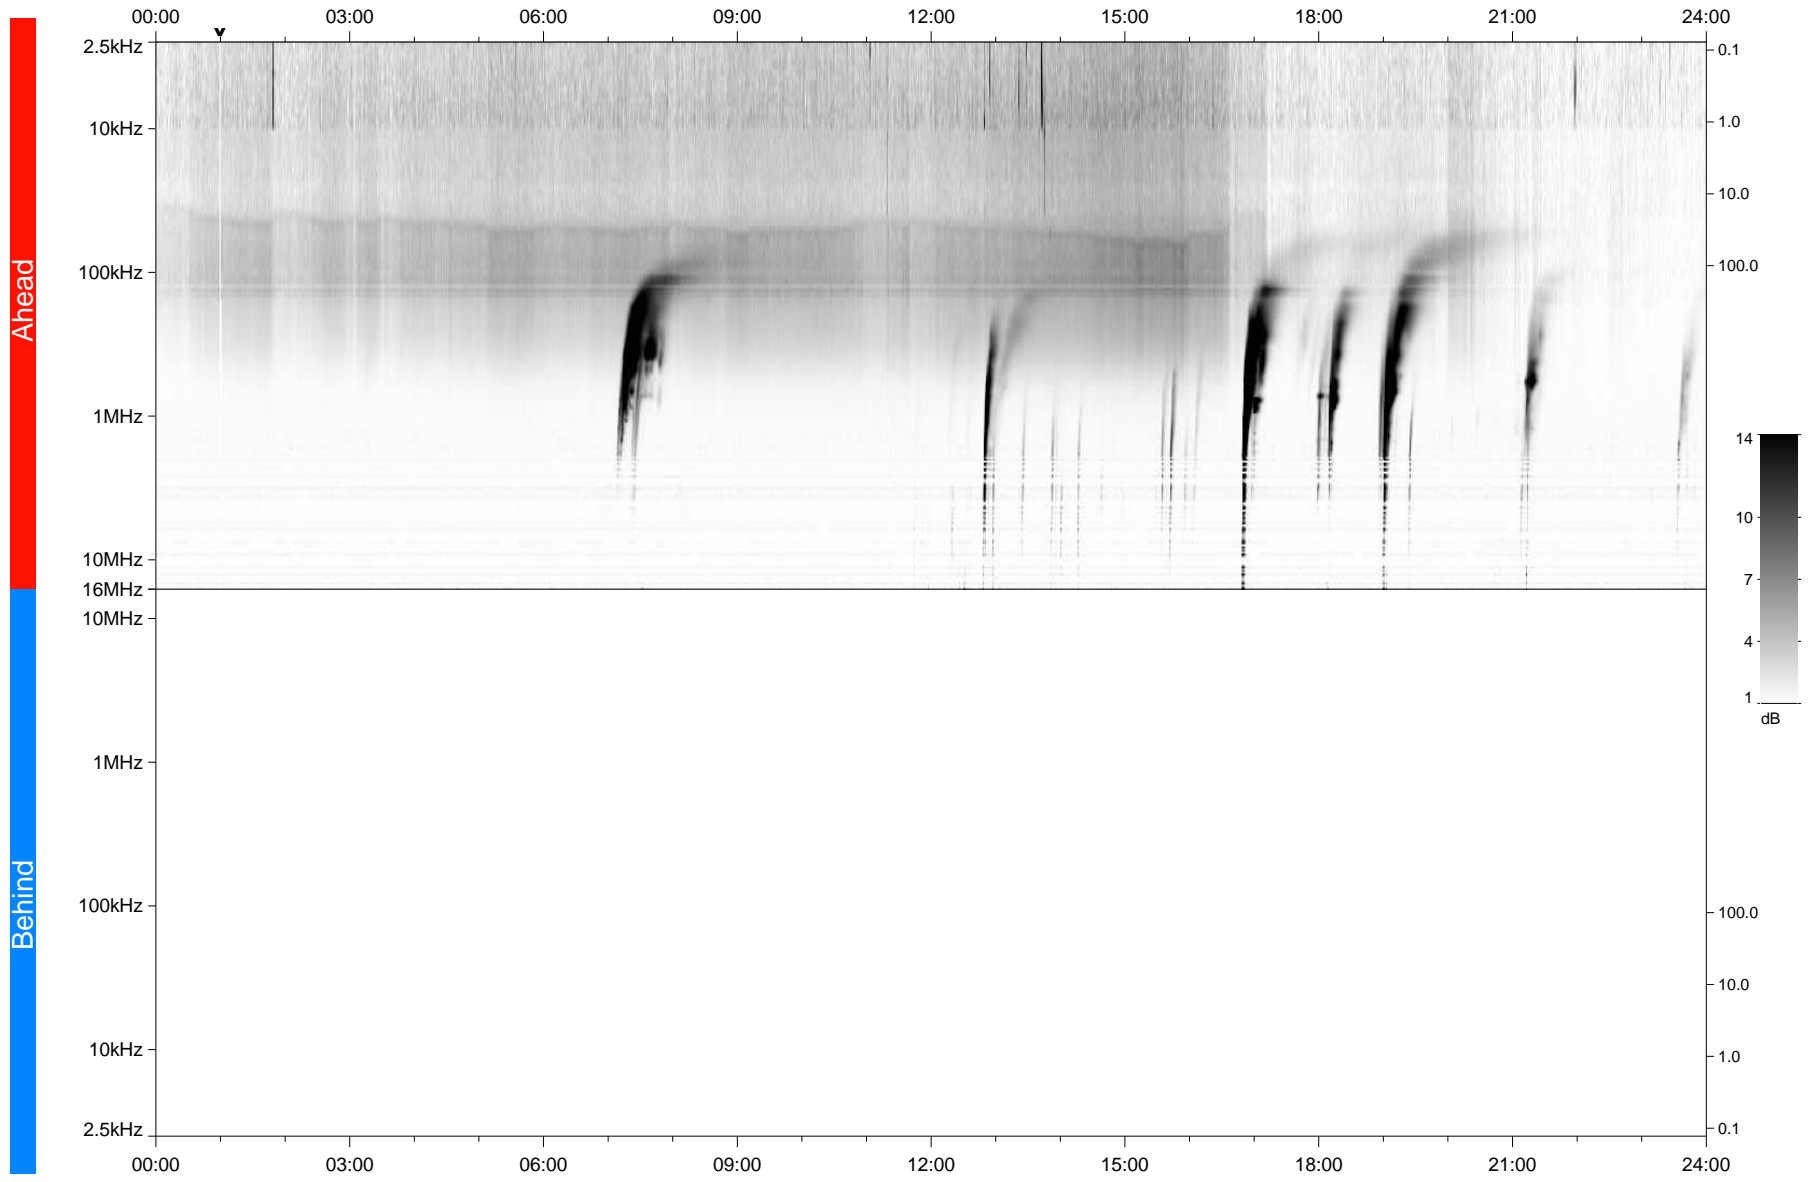

# STEREO/WAVES Daily Summary - 22-Nov-2022 (DOY 326)

Ahead source file: swaves\_ahead\_2022\_326\_1\_05.fin  
Ahead PSE Angle: -14.8°

Behind PSE Angle: 10.5°  
Behind source file: No STEREO-B data

Time (UTC)

file: stereo\_swaves\_daily-summary\_gray\_20221122\_v04  
made by: space.umn.edu on macOS with TDL 8.8.2 on 2022-12-23 14:45:31, with TLib V946 / dynspec V311