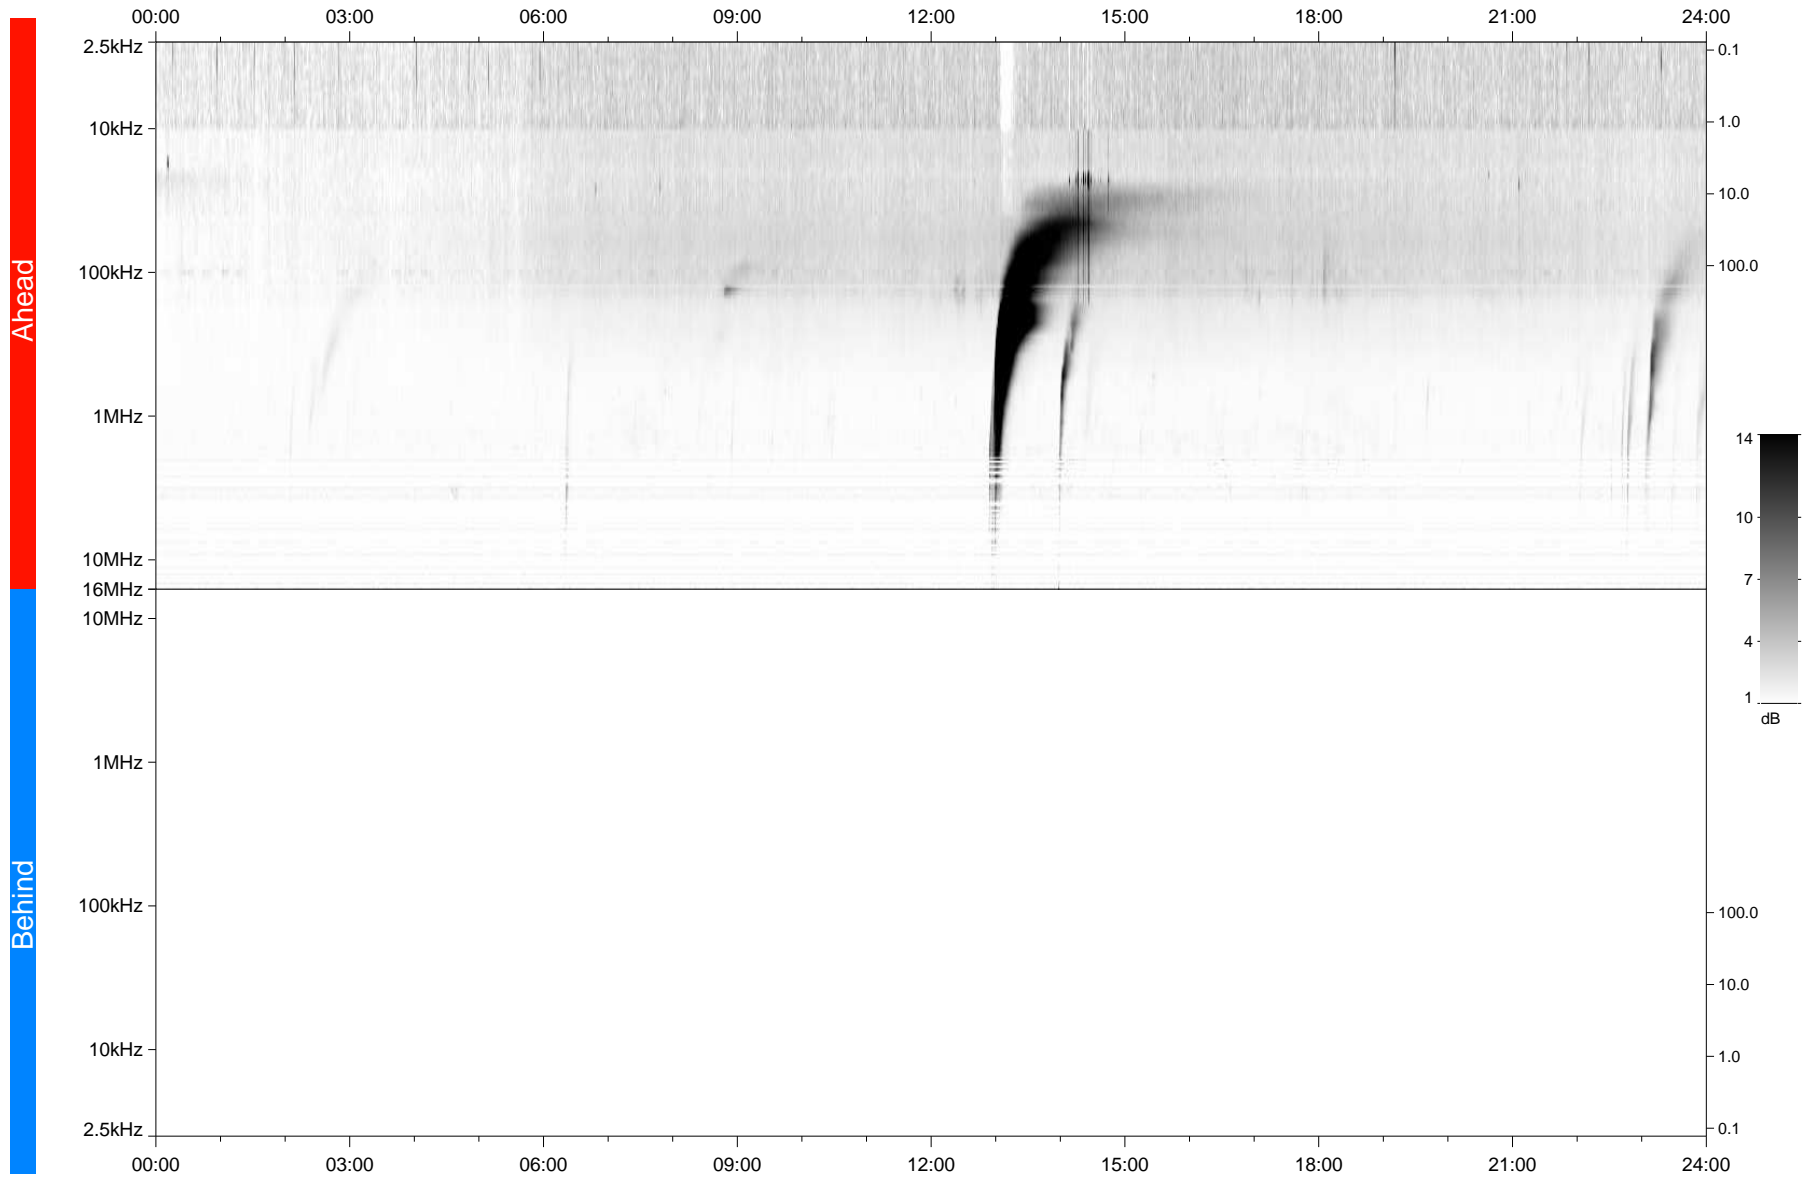

# STEREO/WAVES Daily Summary - 13-Nov-2022 (DOY 317)

Ahead source file: swaves Ahead\_2022\_317\_1\_05.fin  
Ahead PSE Angle: -15.2°

Behind PSE Angle: 10.8°  
Behind source file: No STEREO-B data

Time (UTC)

file: stereo\_swaves\_daily-summary\_gray\_20221113\_v04  
made by: space.umn.edu on macOS with IDL 8.8.2 on 2022-12-23 14:34:32, with TMLib V946 / dynspec V311