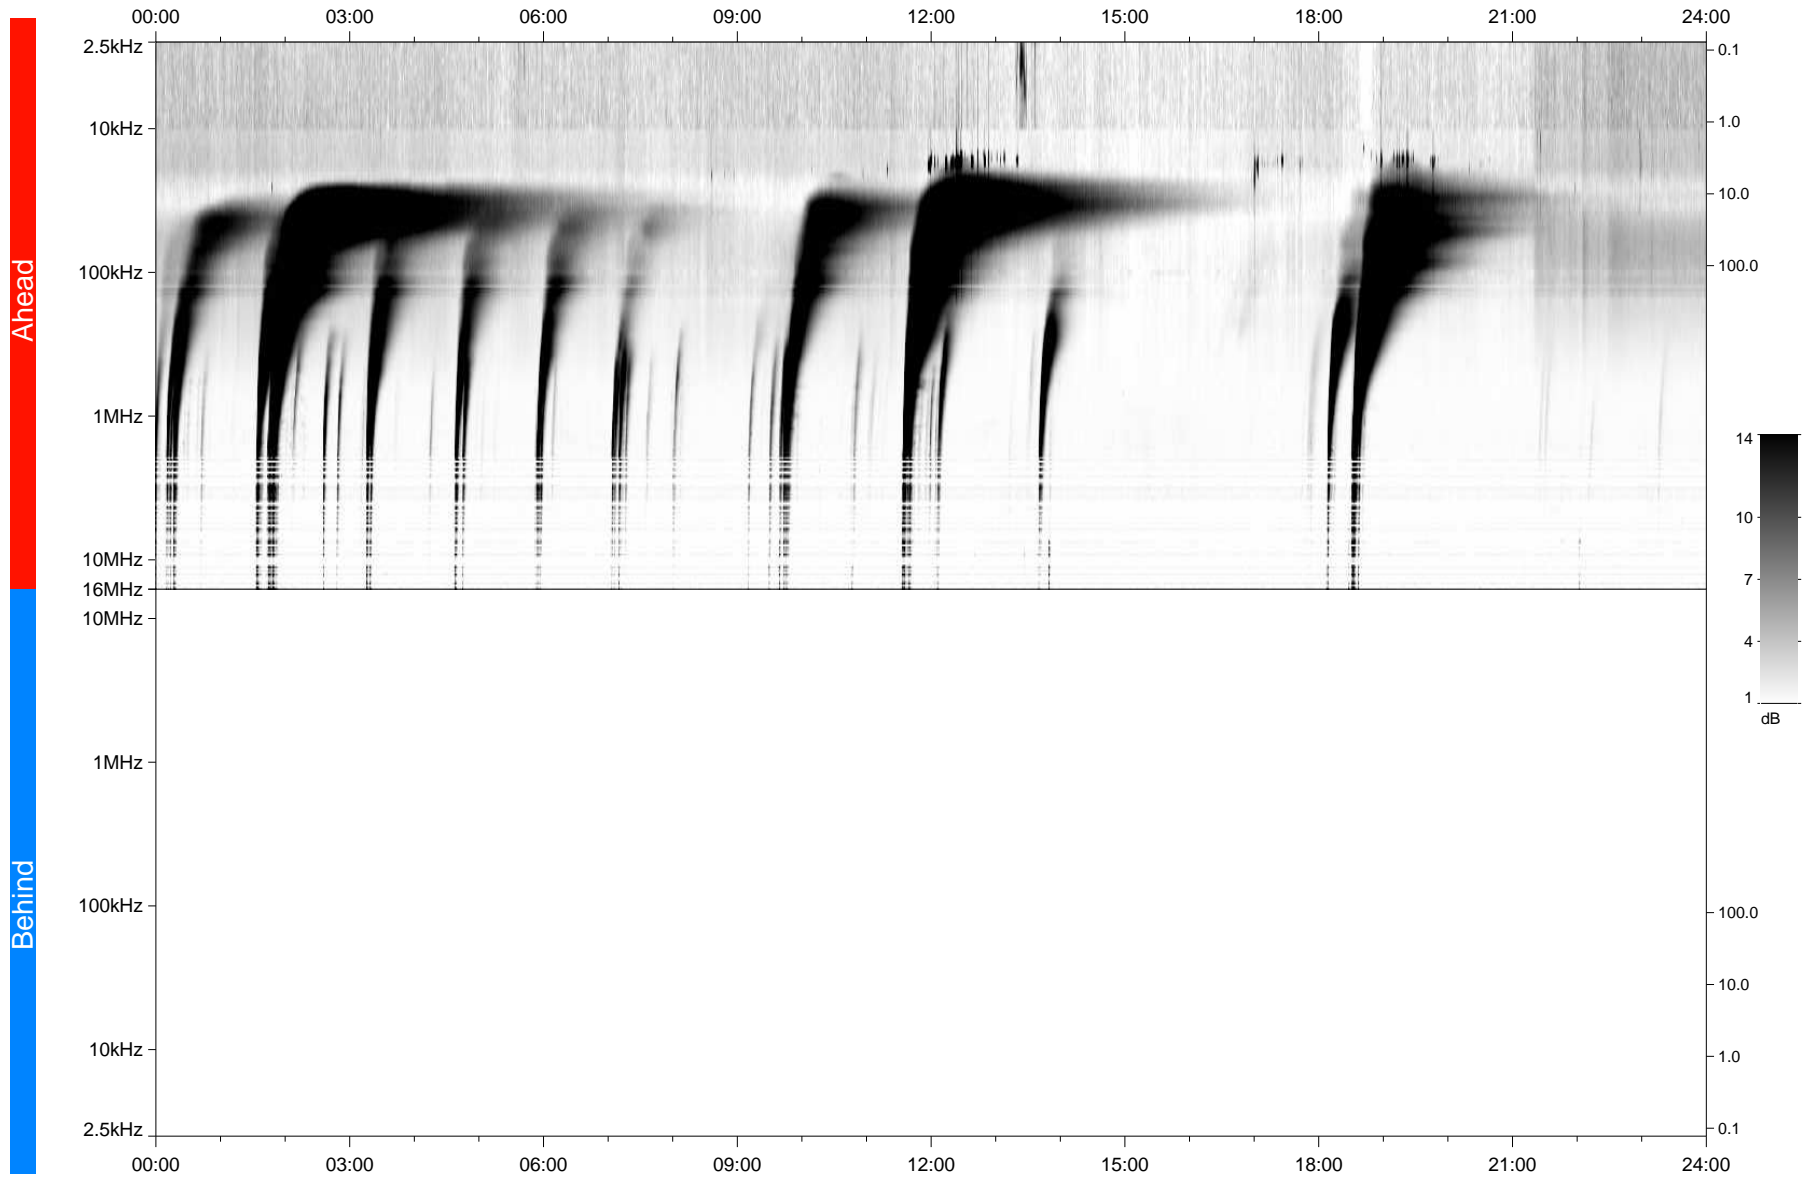

# STEREO/WAVES Daily Summary - 11-Nov-2022 (DOY 315)

Ahead source file: swaves\_ahead\_2022\_315\_1\_05.fin  
Ahead PSE Angle: -15.3°

Behind PSE Angle: 10.8°  
Behind source file: No STEREO-B data

Time (UTC)

file: stereo\_swaves\_daily-summary\_gray\_20221111\_v04  
made by: space.umn.edu on macOS with TDL 8.8.2 on 2022-12-12 10:18:05, with TLib V946 / dynspec V311