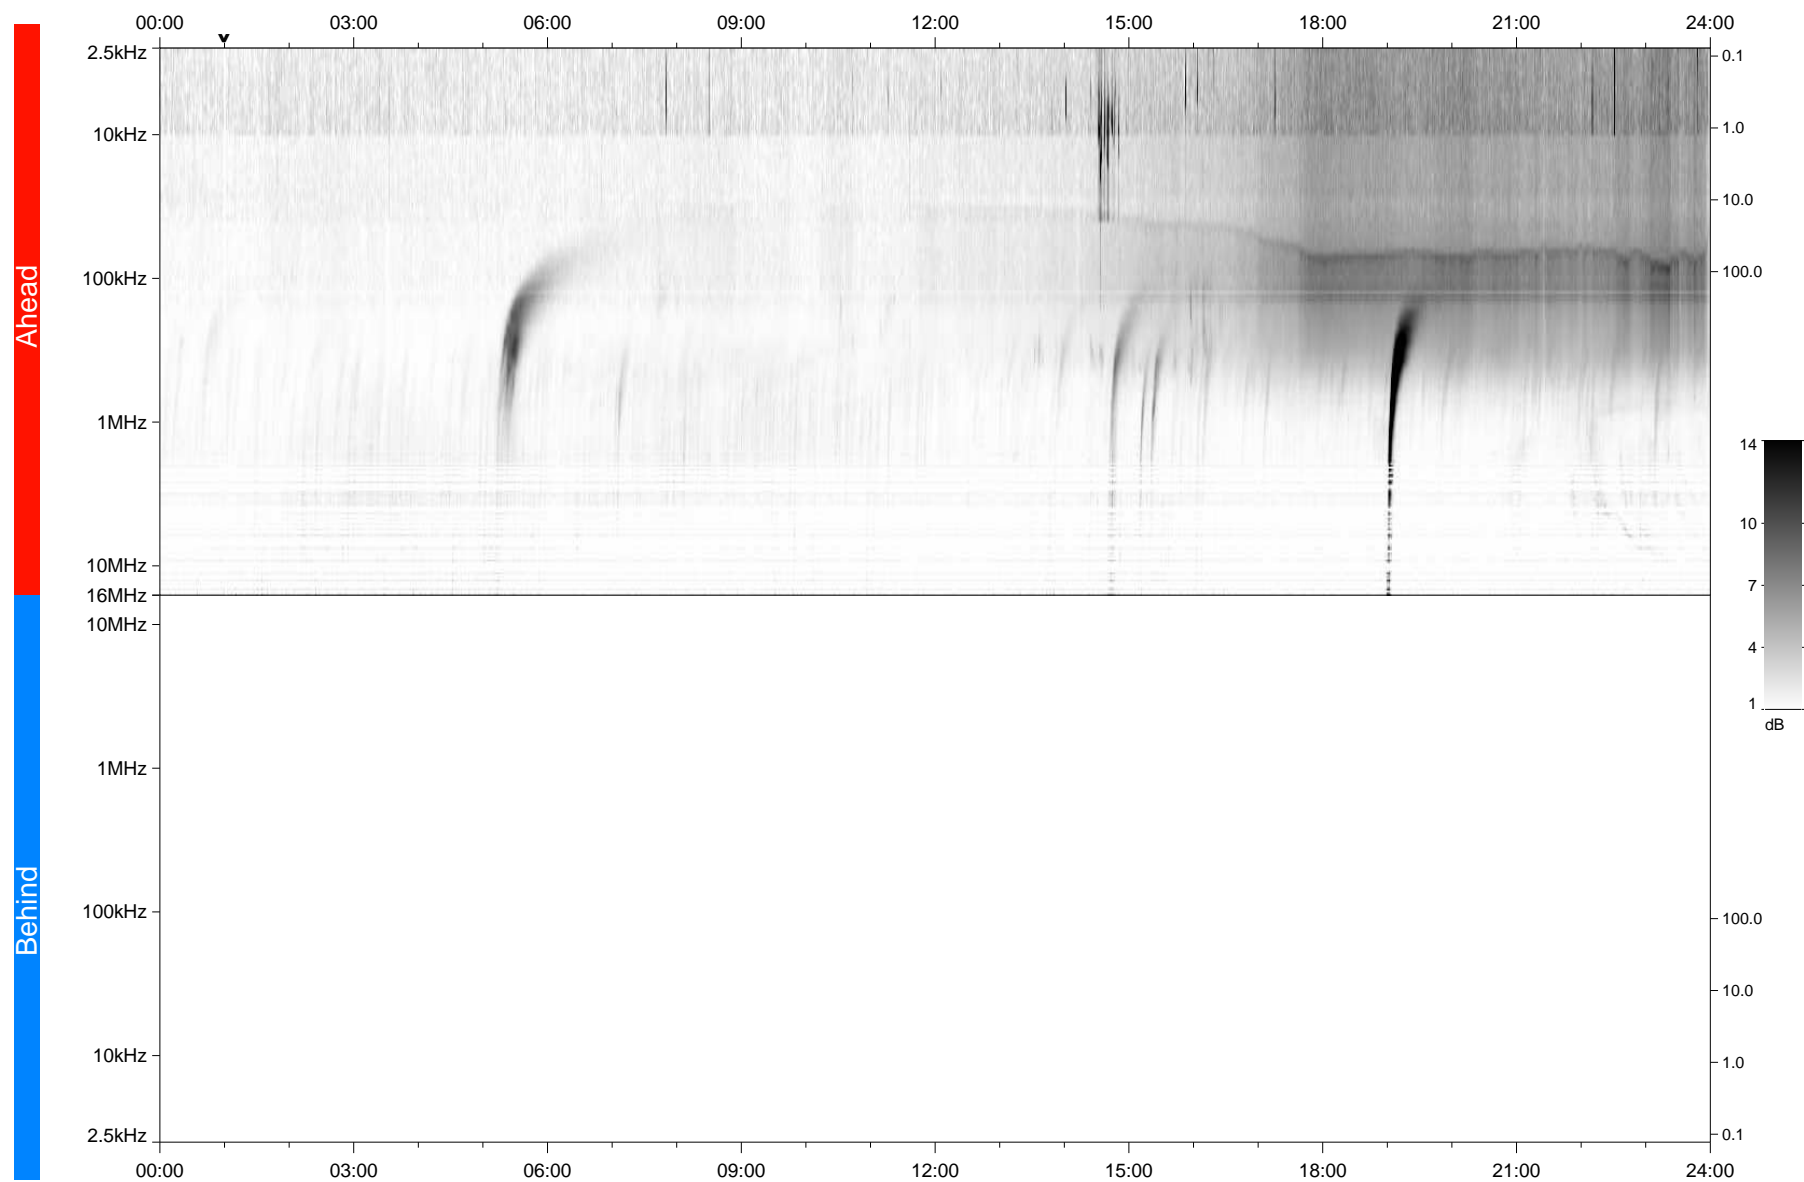

# STEREO/WAVES Daily Summary - 25-Oct-2022 (DOY 298)

Ahead source file: swaves\_ahead\_2022\_298\_1\_05.fin  
Ahead PSE Angle: -16.0°

Behind PSE Angle: 11.8°  
Behind source file: No STEREO-B data

Time (UTC)

file: stereo\_swaves\_daily-summary\_gray\_20221025\_v04  
made by: space.umn.edu on macOS with TDL 8.8.2 on 2022-12-03 12:11:07, with TLib V945 / dynspec V311