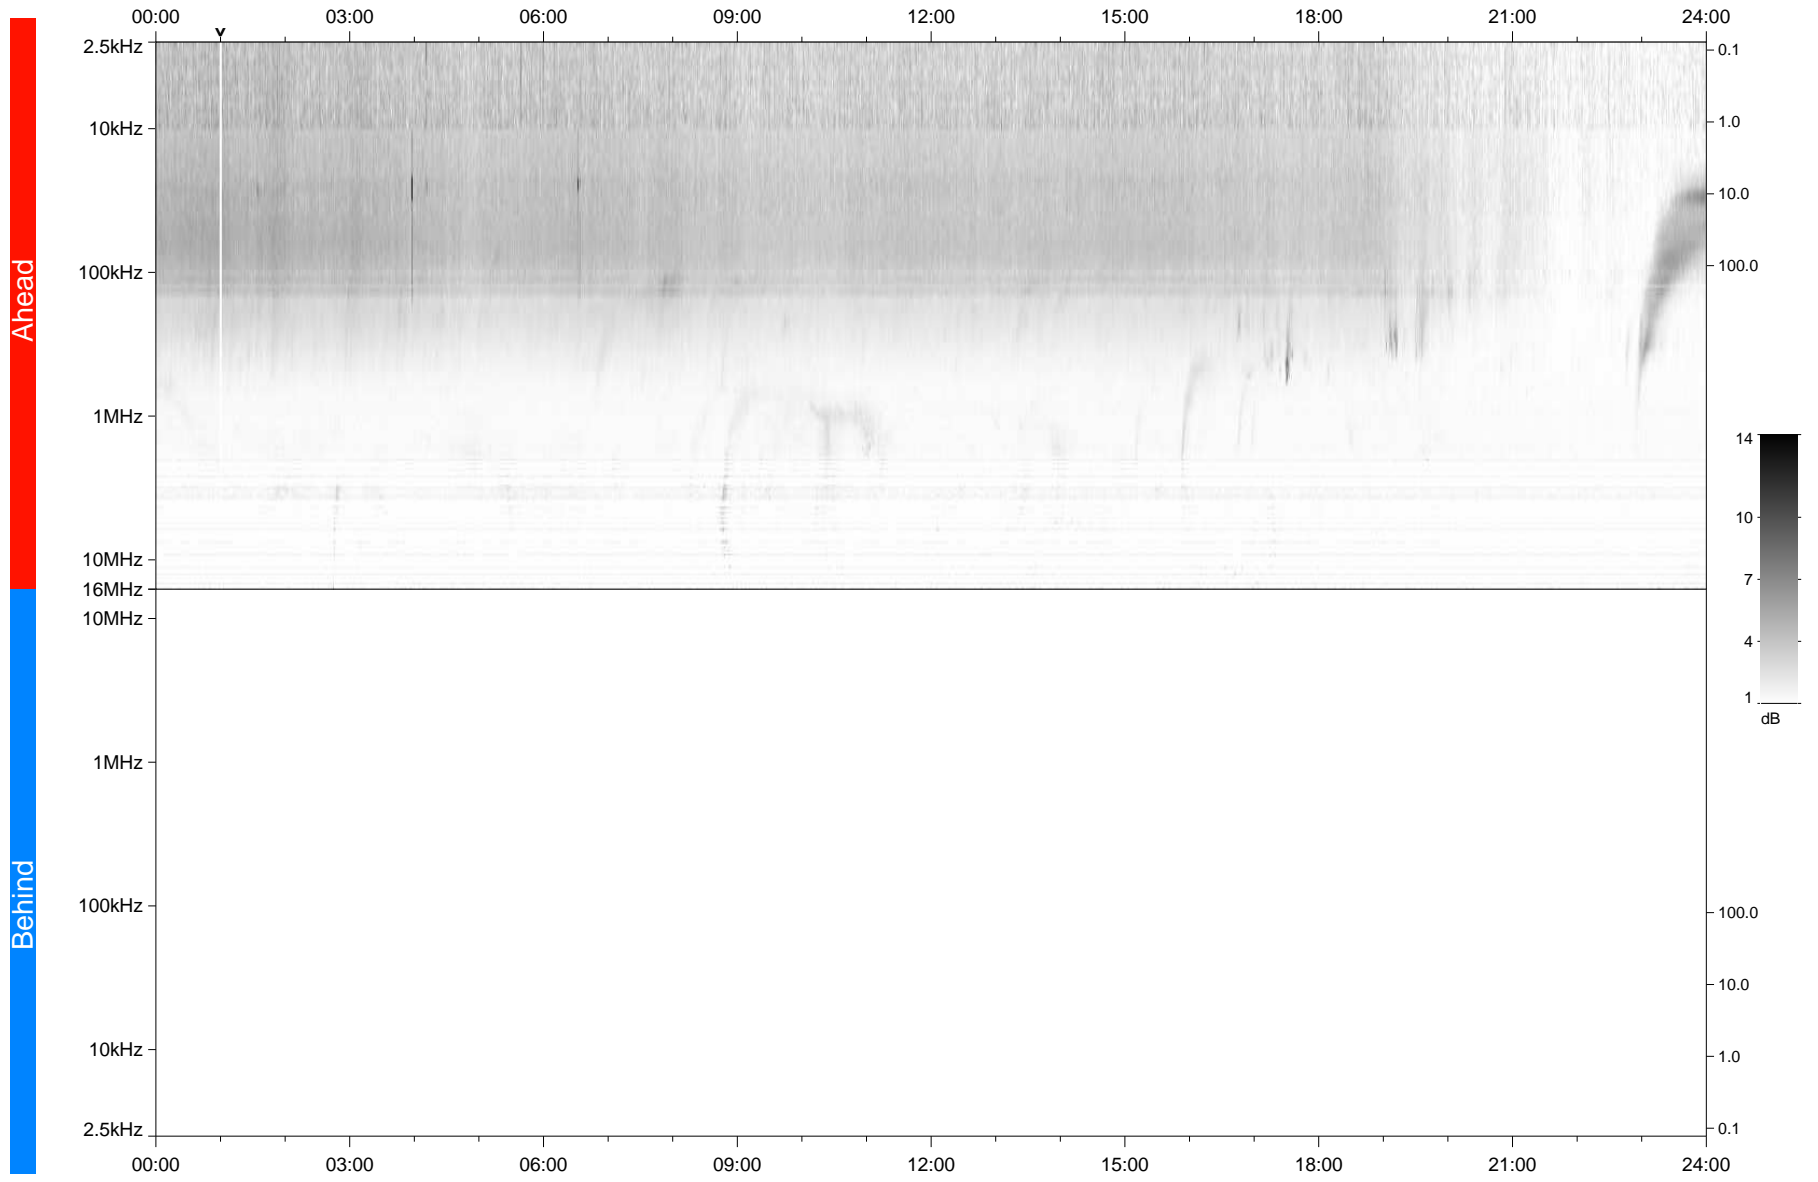

# STEREO/WAVES Daily Summary - 15-Oct-2022 (DOY 288)

Ahead source file: swaves\_ahead\_2022\_288\_1\_05.fin  
Ahead PSE Angle: -16.6°

Behind PSE Angle: 12.3°  
Behind source file: No STEREO-B data

Time (UTC)

file: stereo\_swaves\_daily-summary\_gray\_20221015\_v04  
made by: space.umn.edu on macOS with TDL 8.8.2 on 2022-11-18 19:05:10, with TLib V945 / dynspec V311