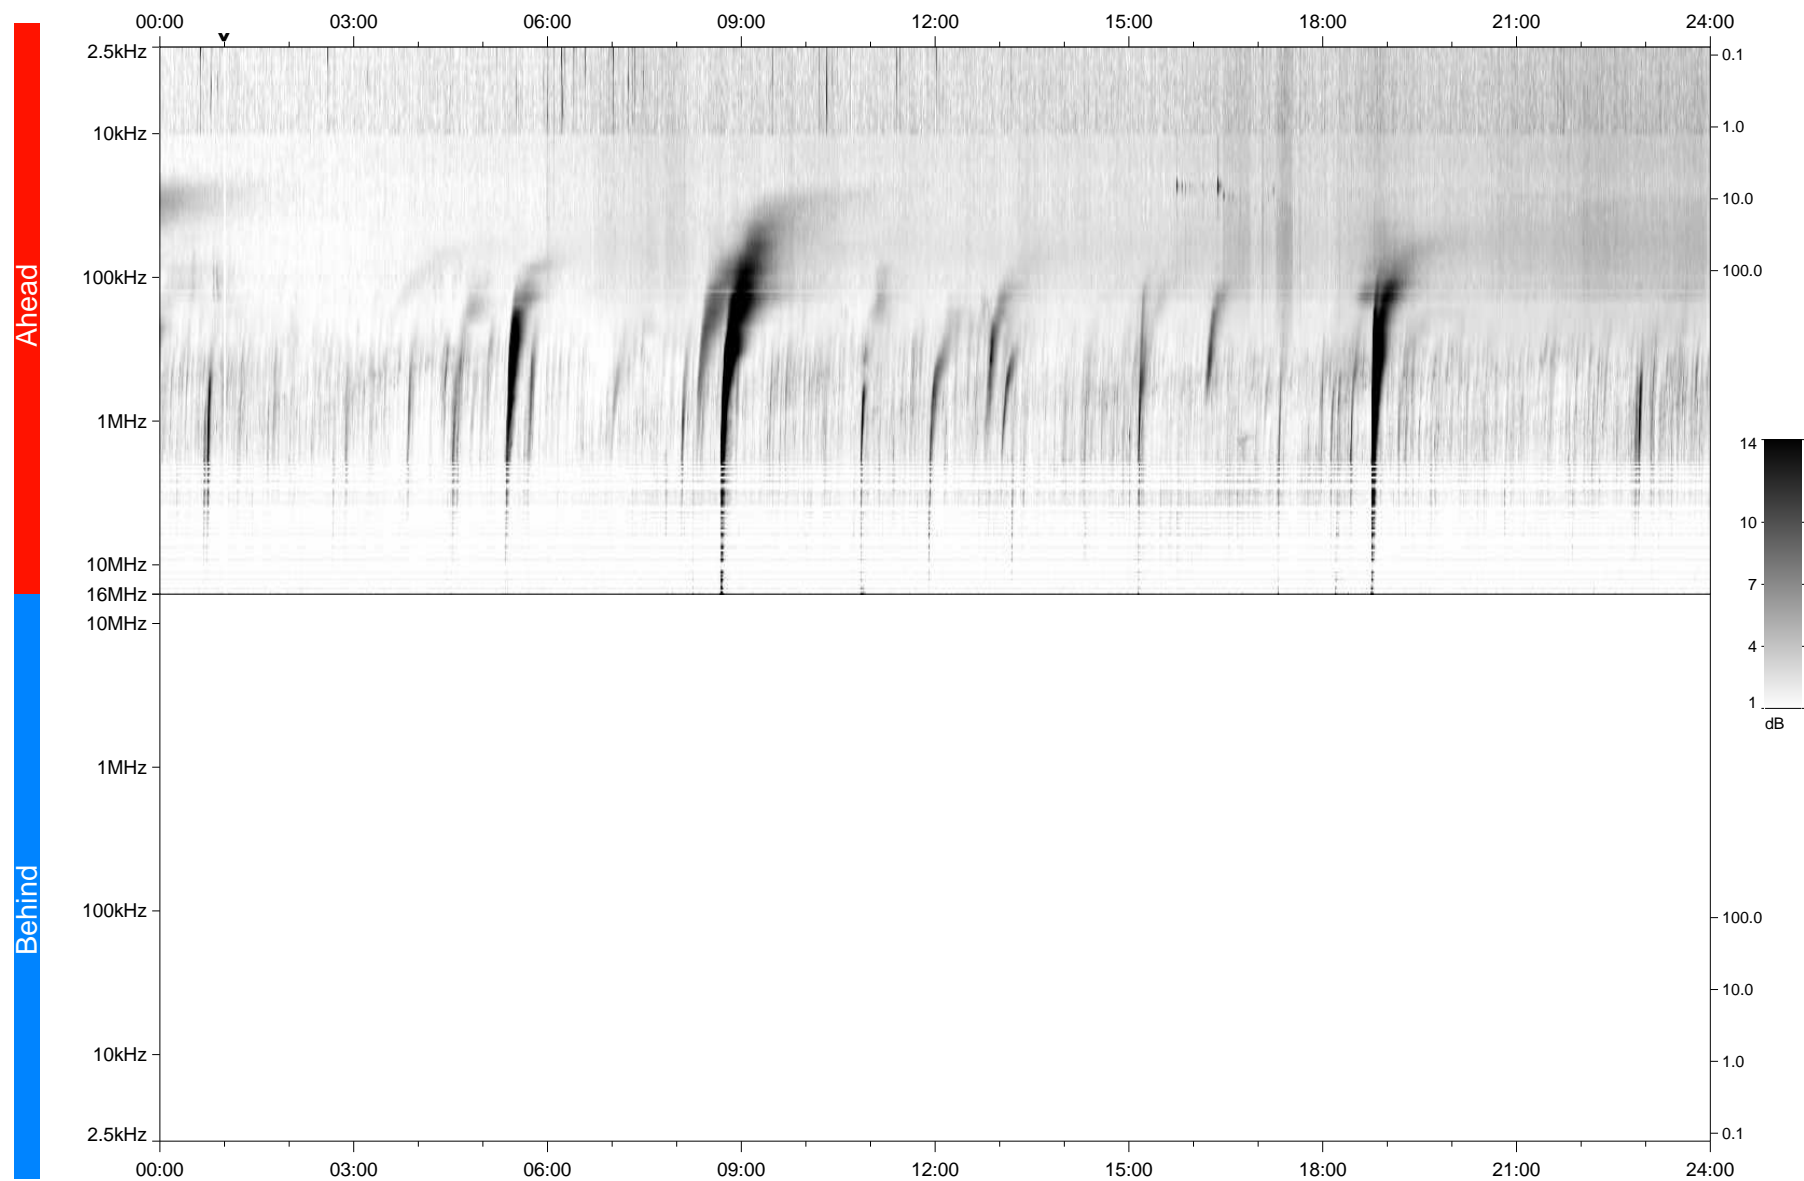

# STEREO/WAVES Daily Summary - 11-Oct-2022 (DOY 284)

Ahead source file: swaves\_ahead\_2022\_284\_1\_05.fin  
Ahead PSE Angle: -16.9°

Behind PSE Angle: 12.5°  
Behind source file: No STEREO-B data

Time (UTC)

file: stereo\_swaves\_daily-summary\_gray\_20221011\_v04  
made by: space.umn.edu on macOS with TDL 8.8.2 on 2022-11-11 17:49:38, with TLib V945 / dynspec V311