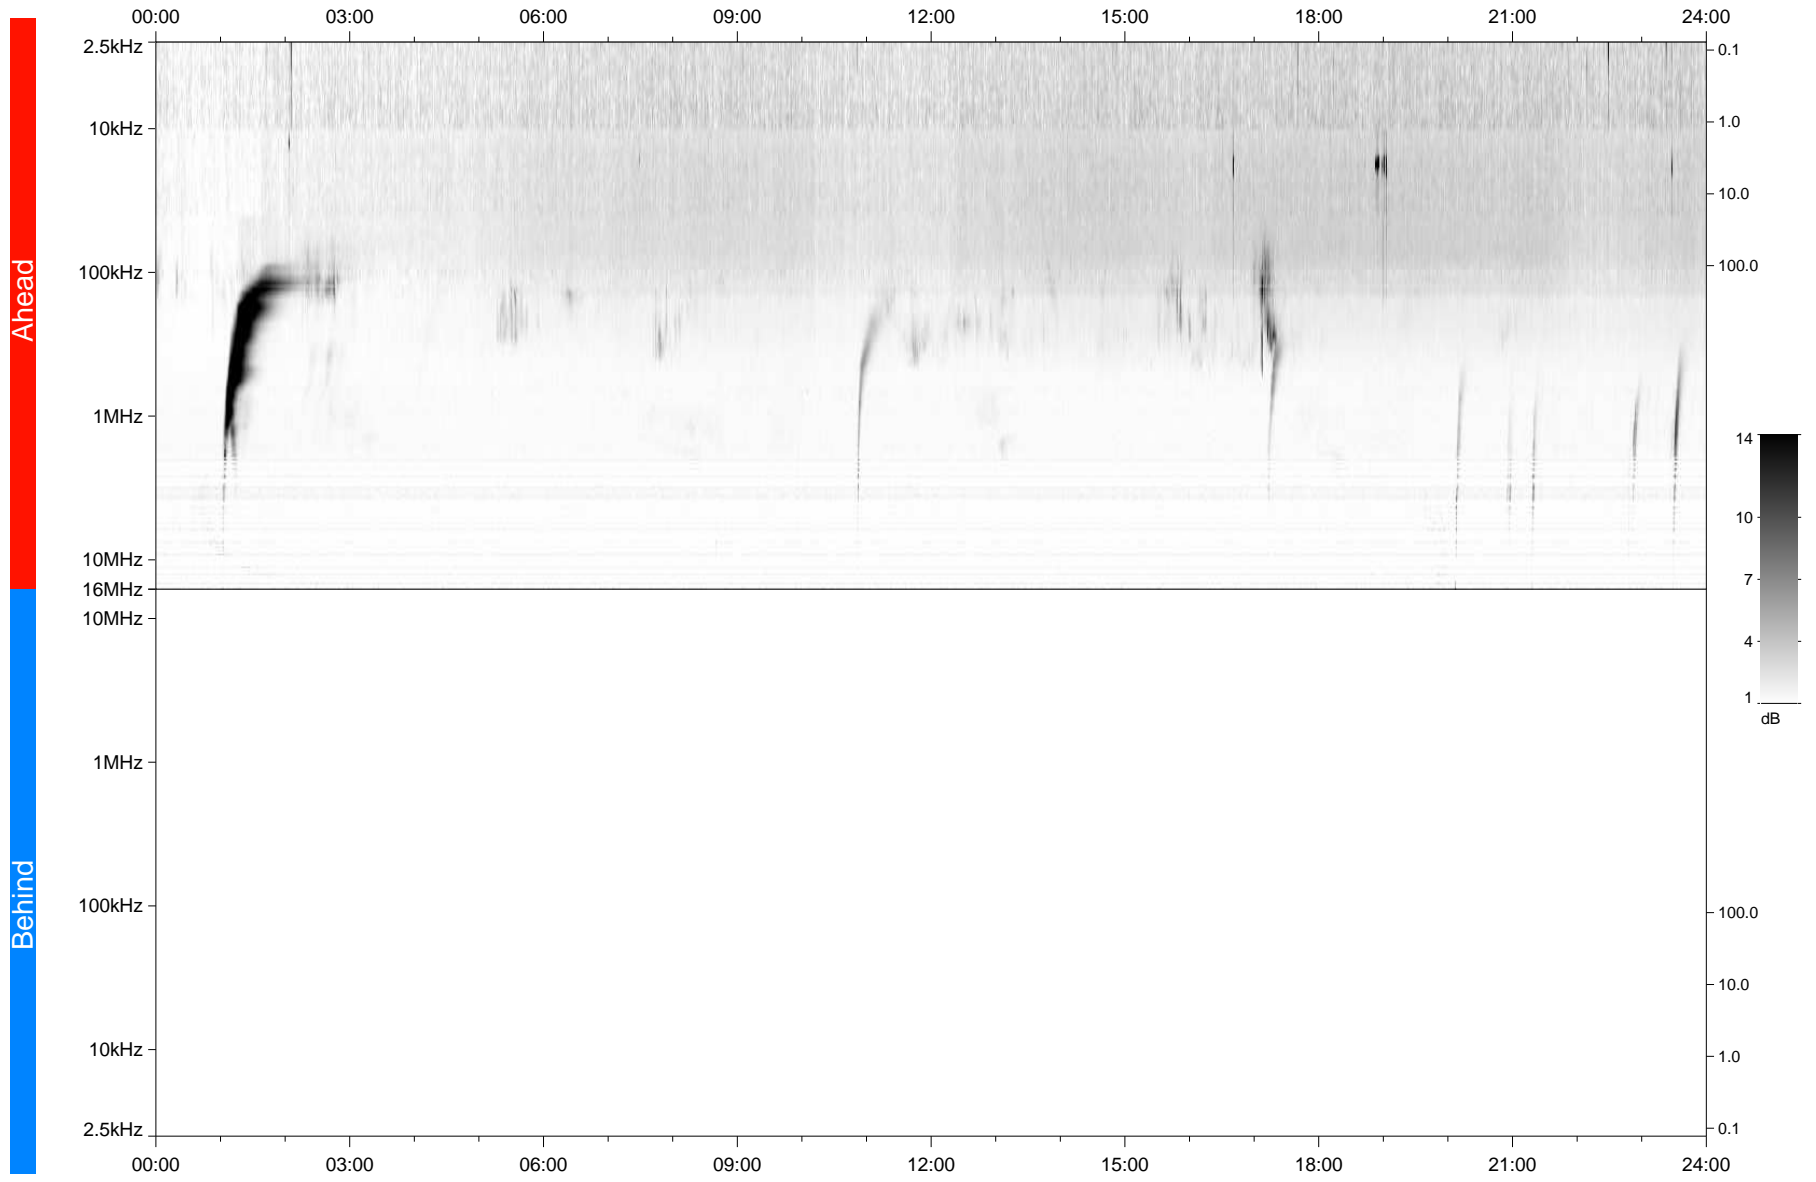

# STEREO/WAVES Daily Summary - 06-Sep-2022 (DOY 249)

Ahead source file: swaves\_ahead\_2022\_249\_1\_05.fin  
Ahead PSE Angle: -19.5°

Behind PSE Angle: 15.2°  
Behind source file: No STEREO-B data

Time (UTC)

file: stereo\_swaves\_daily-summary\_gray\_20220906\_v04  
made by: space.umn.edu on macOS with TDL 8.8.2 on 2022-10-07 17:20:09, with TLib V945 / dynspec V311