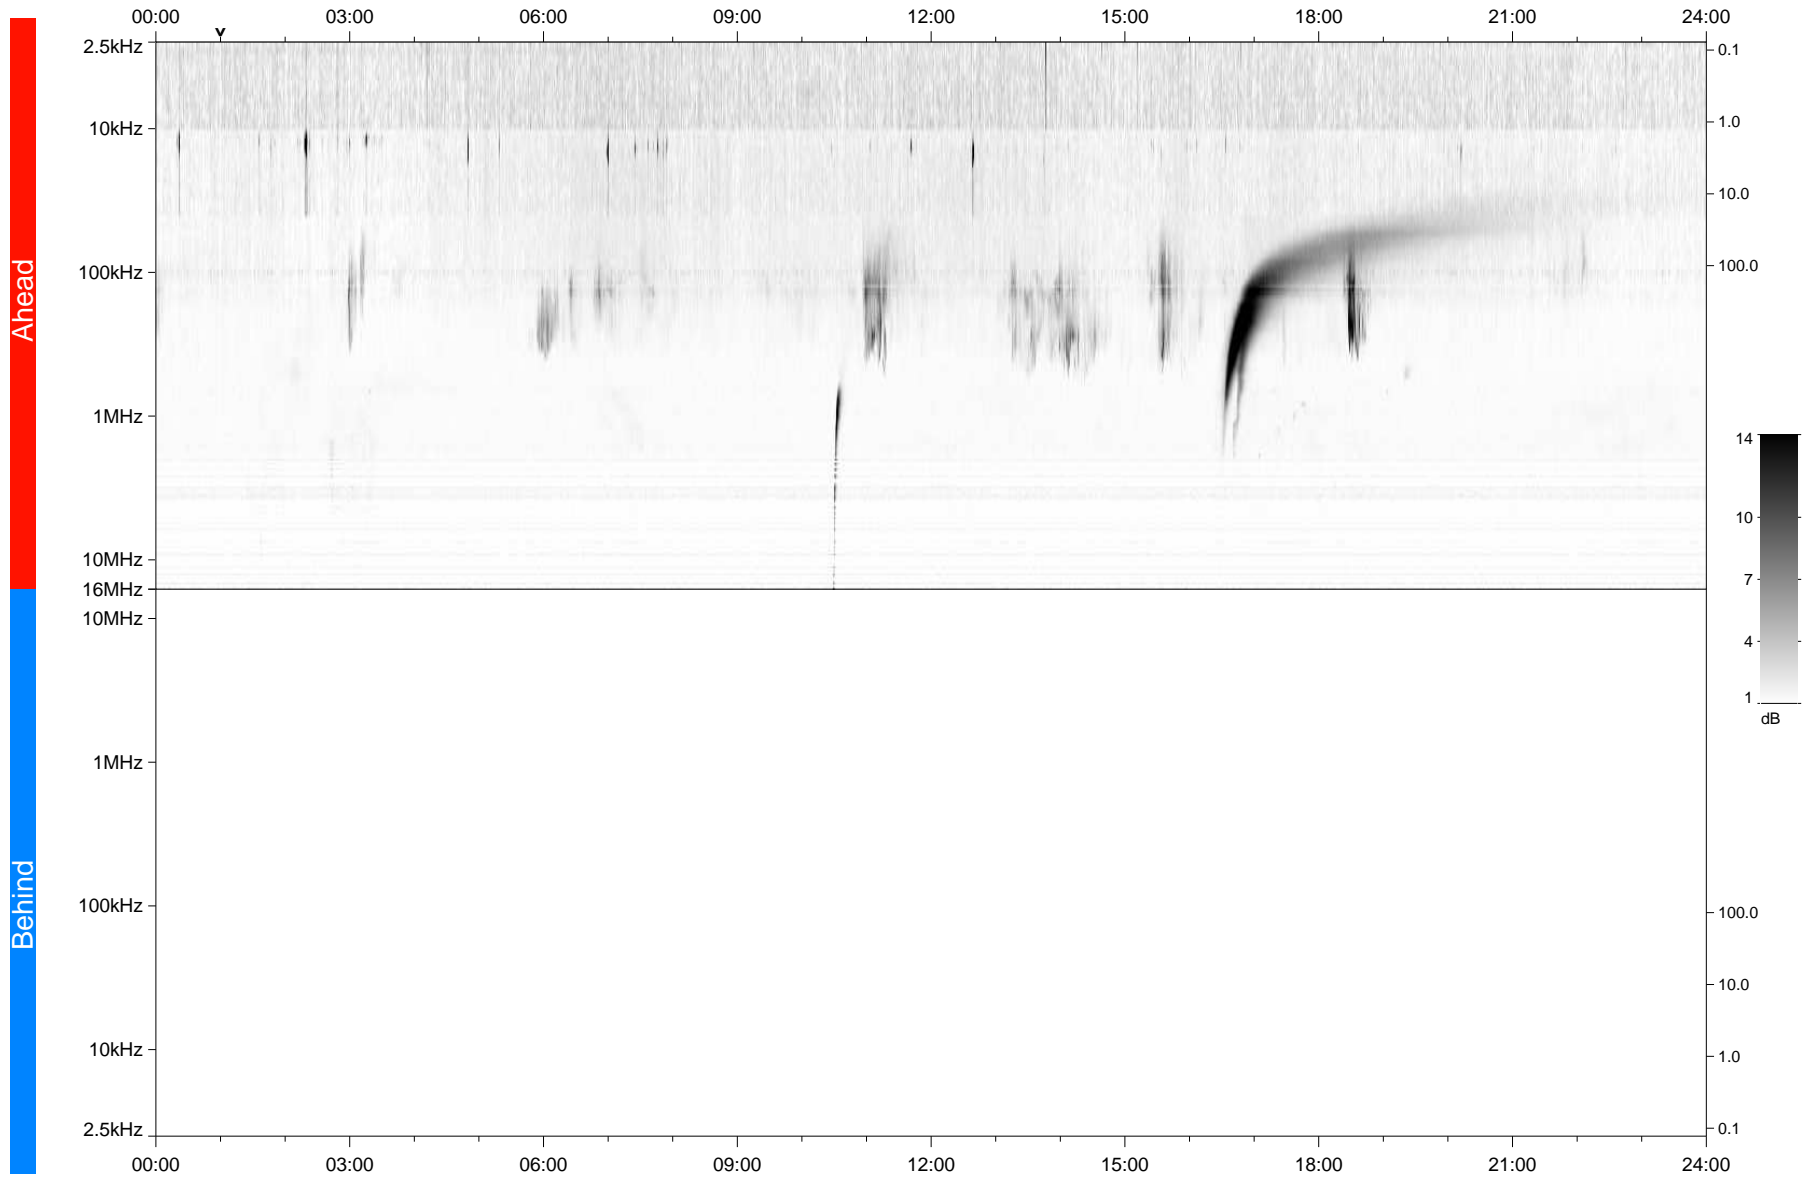

# STEREO/WAVES Daily Summary - 05-Sep-2022 (DOY 248)

Ahead source file: swaves\_ahead\_2022\_248\_1\_04.ptp  
Ahead PSE Angle: -19.6°

Behind PSE Angle: 15.4°  
Behind source file: No STEREO-B data

Time (UTC)

file: stereo\_swaves\_daily-summary\_gray\_20220905\_v03  
made by: space.umn.edu on macOS with IDL 8.8.2 on 2022-09-16 11:19:45, with TLib V945 / dynspec V311