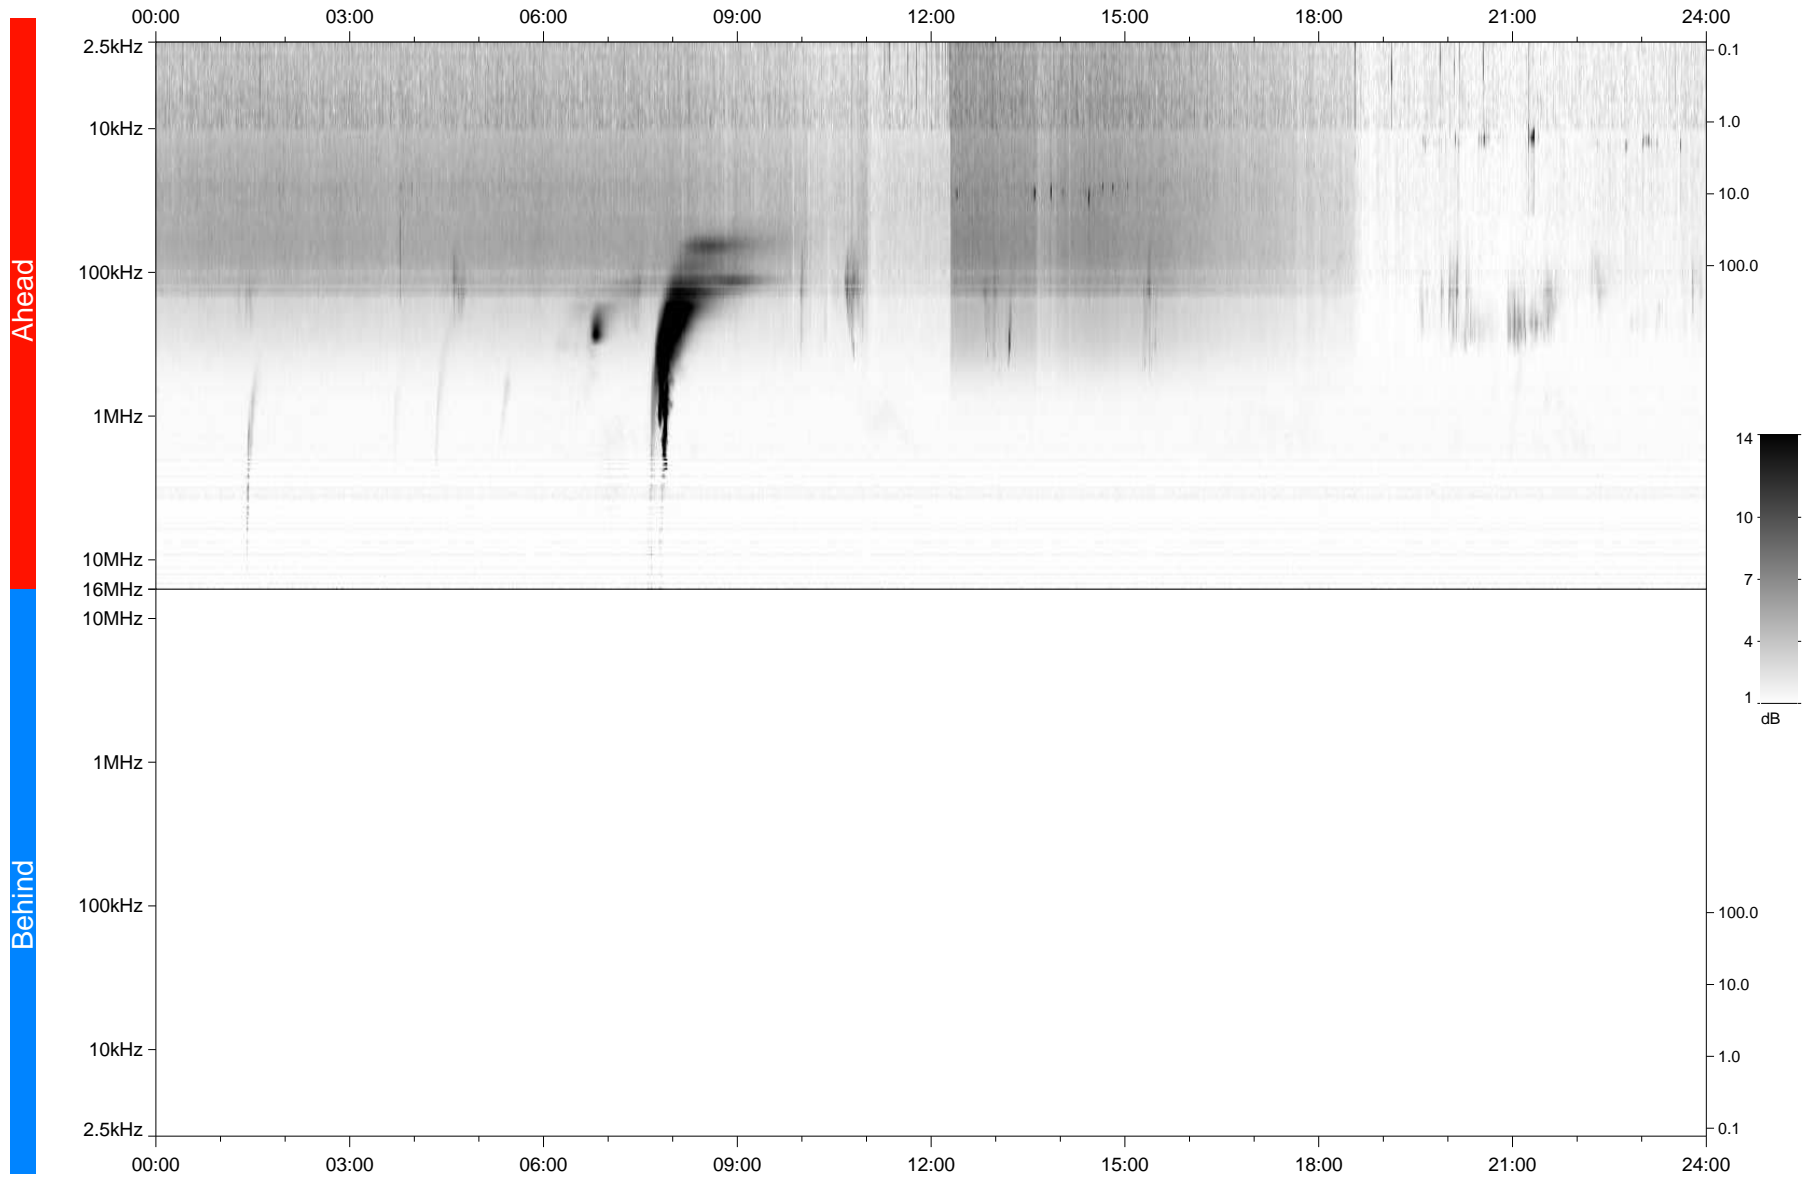

# STEREO/WAVES Daily Summary - 04-Sep-2022 (DOY 247)

Ahead source file: swaves\_ahead\_2022\_247\_1\_04.ptp  
Ahead PSE Angle: -19.7°

Behind PSE Angle: 15.4°  
Behind source file: No STEREO-B data

Time (UTC)

file: stereo\_swaves\_daily-summary\_gray\_20220904\_v03  
made by: space.umn.edu on macOS with TDL 8.8.2 on 2022-09-09 19:14:49, with Tlib V945 / dynspec V311