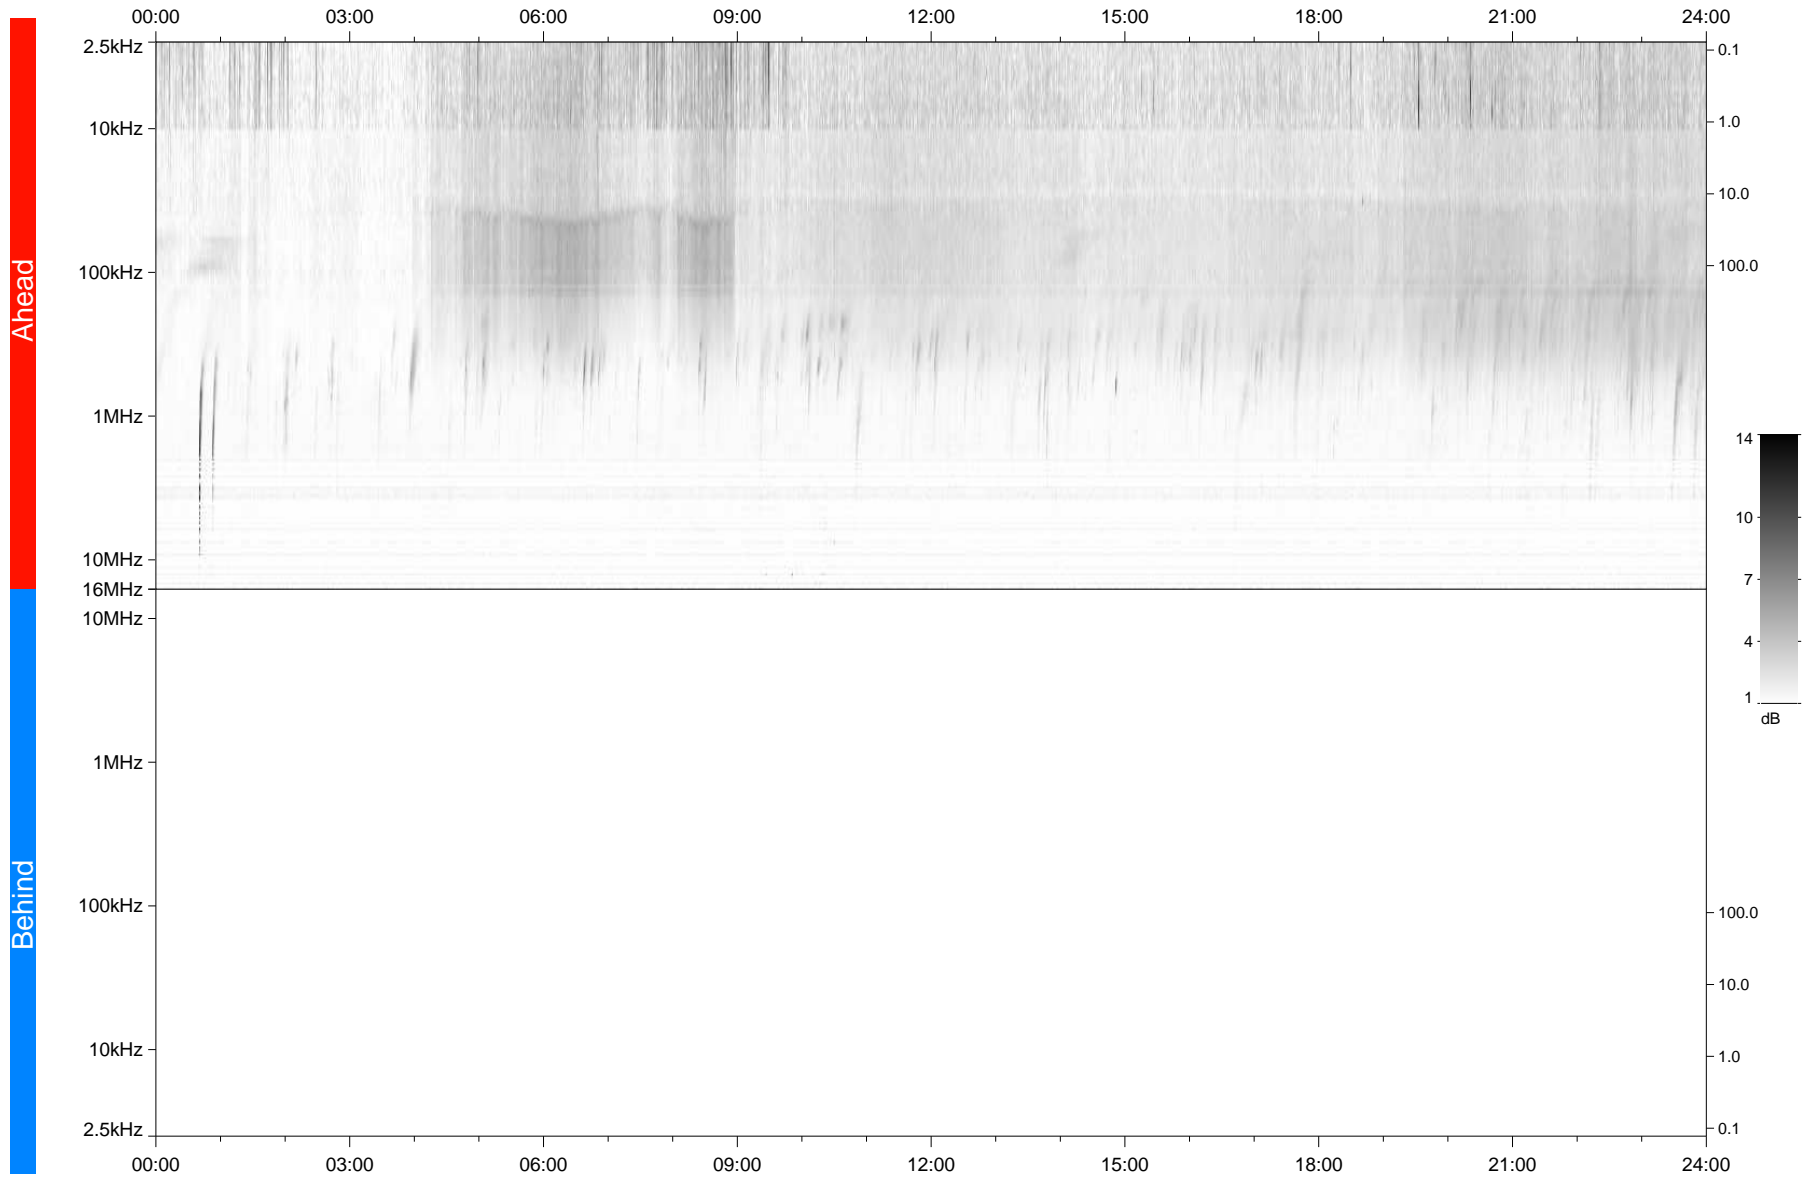

# STEREO/WAVES Daily Summary - 25-Aug-2022 (DOY 237)

Ahead source file: swaves\_ahead\_2022\_237\_1\_04.ptp  
Ahead PSE Angle: -20.6°

Behind PSE Angle: 16.3°  
Behind source file: No STEREO-B data

Time (UTC)

file: stereo\_swaves\_daily-summary\_gray\_20220825\_v03  
made by: space.umn.edu on macOS with TDL 8.8.2 on 2022-09-07 18:05:56, with TLib V945 / dynspec V311