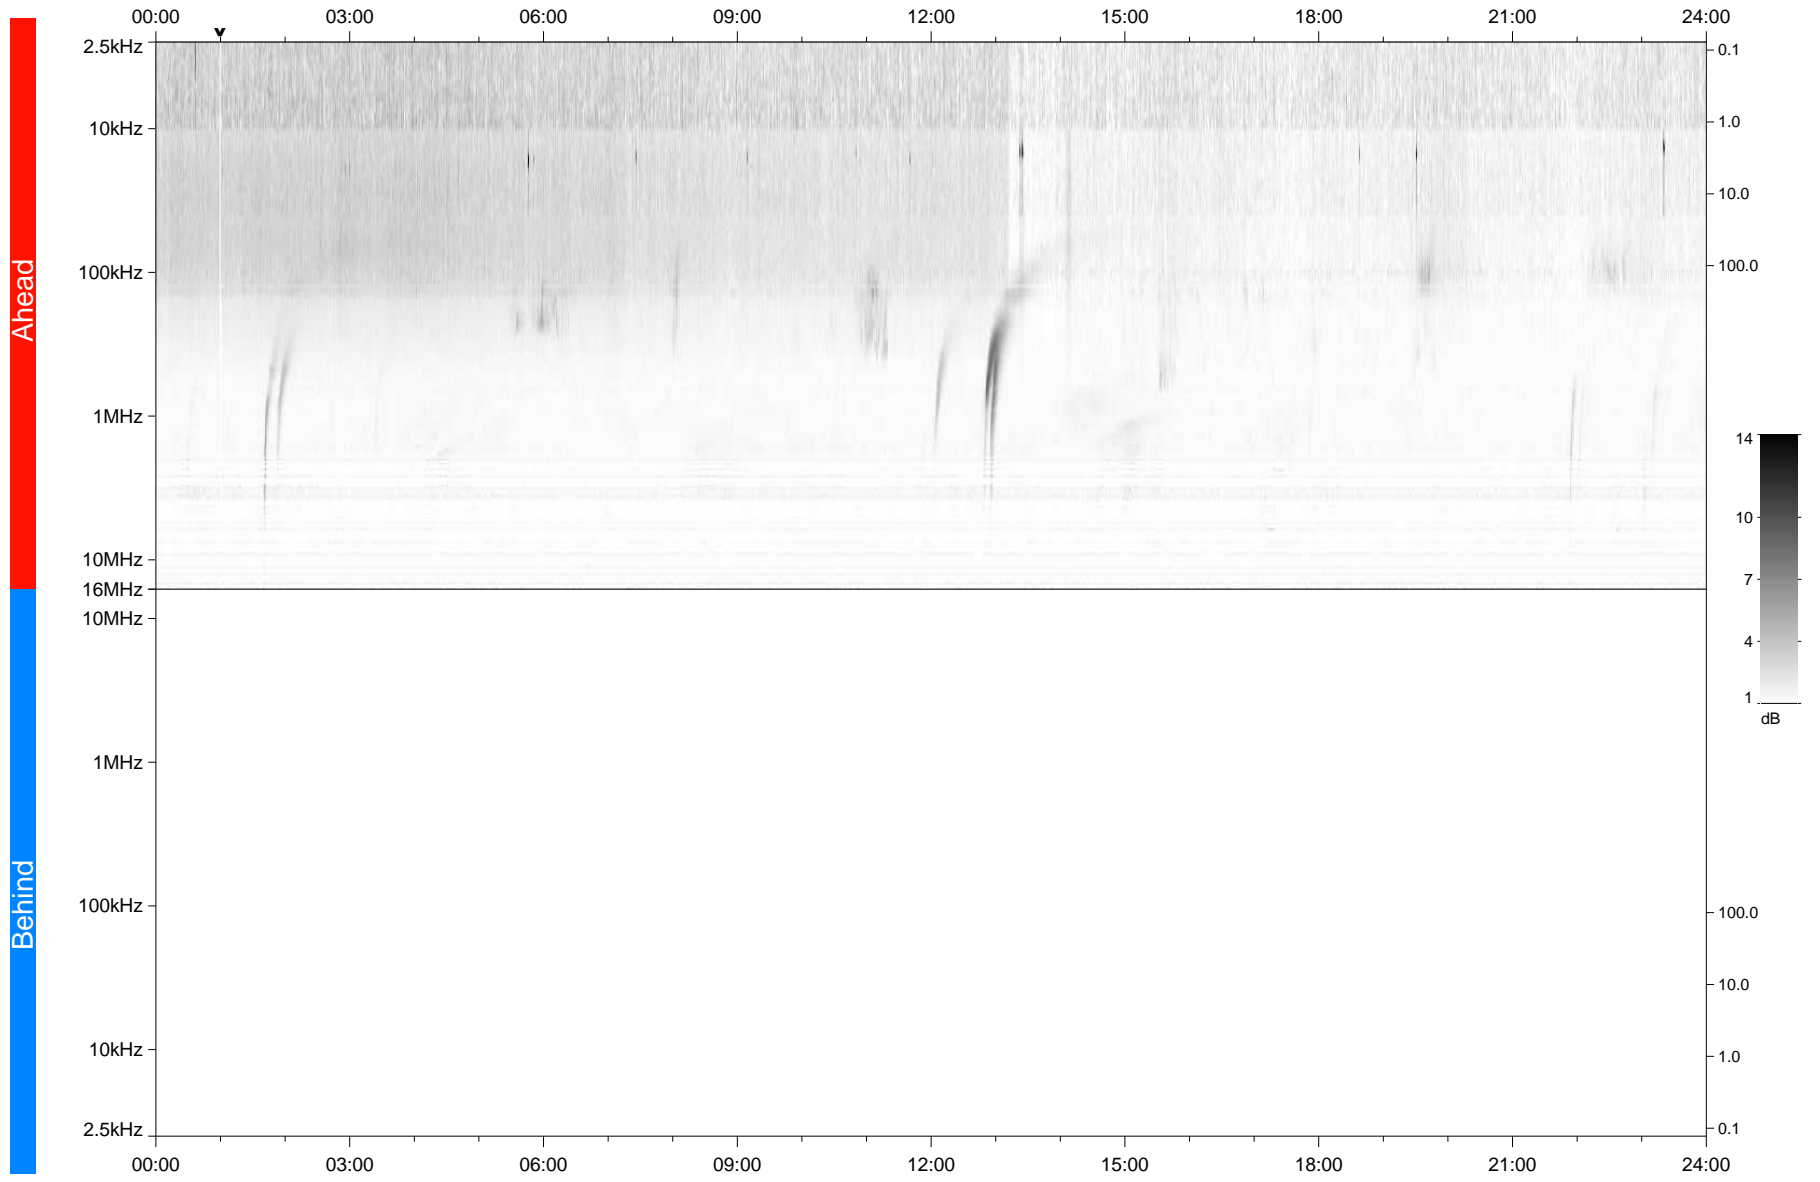

# STEREO/WAVES Daily Summary - 08-Aug-2022 (DOY 220)

Ahead source file: swaves\_ahead\_2022\_220\_1\_05.fin  
Ahead PSE Angle: -22.3°

Behind PSE Angle: 17.8°  
Behind source file: No STEREO-B data

Time (UTC)

file: stereo\_swaves\_daily-summary\_gray\_20220808\_v03  
made by: space.umn.edu on macOS with TDL 8.8.2 on 2022-09-09 19:47:10, with Tlib V945 / dynspec V311