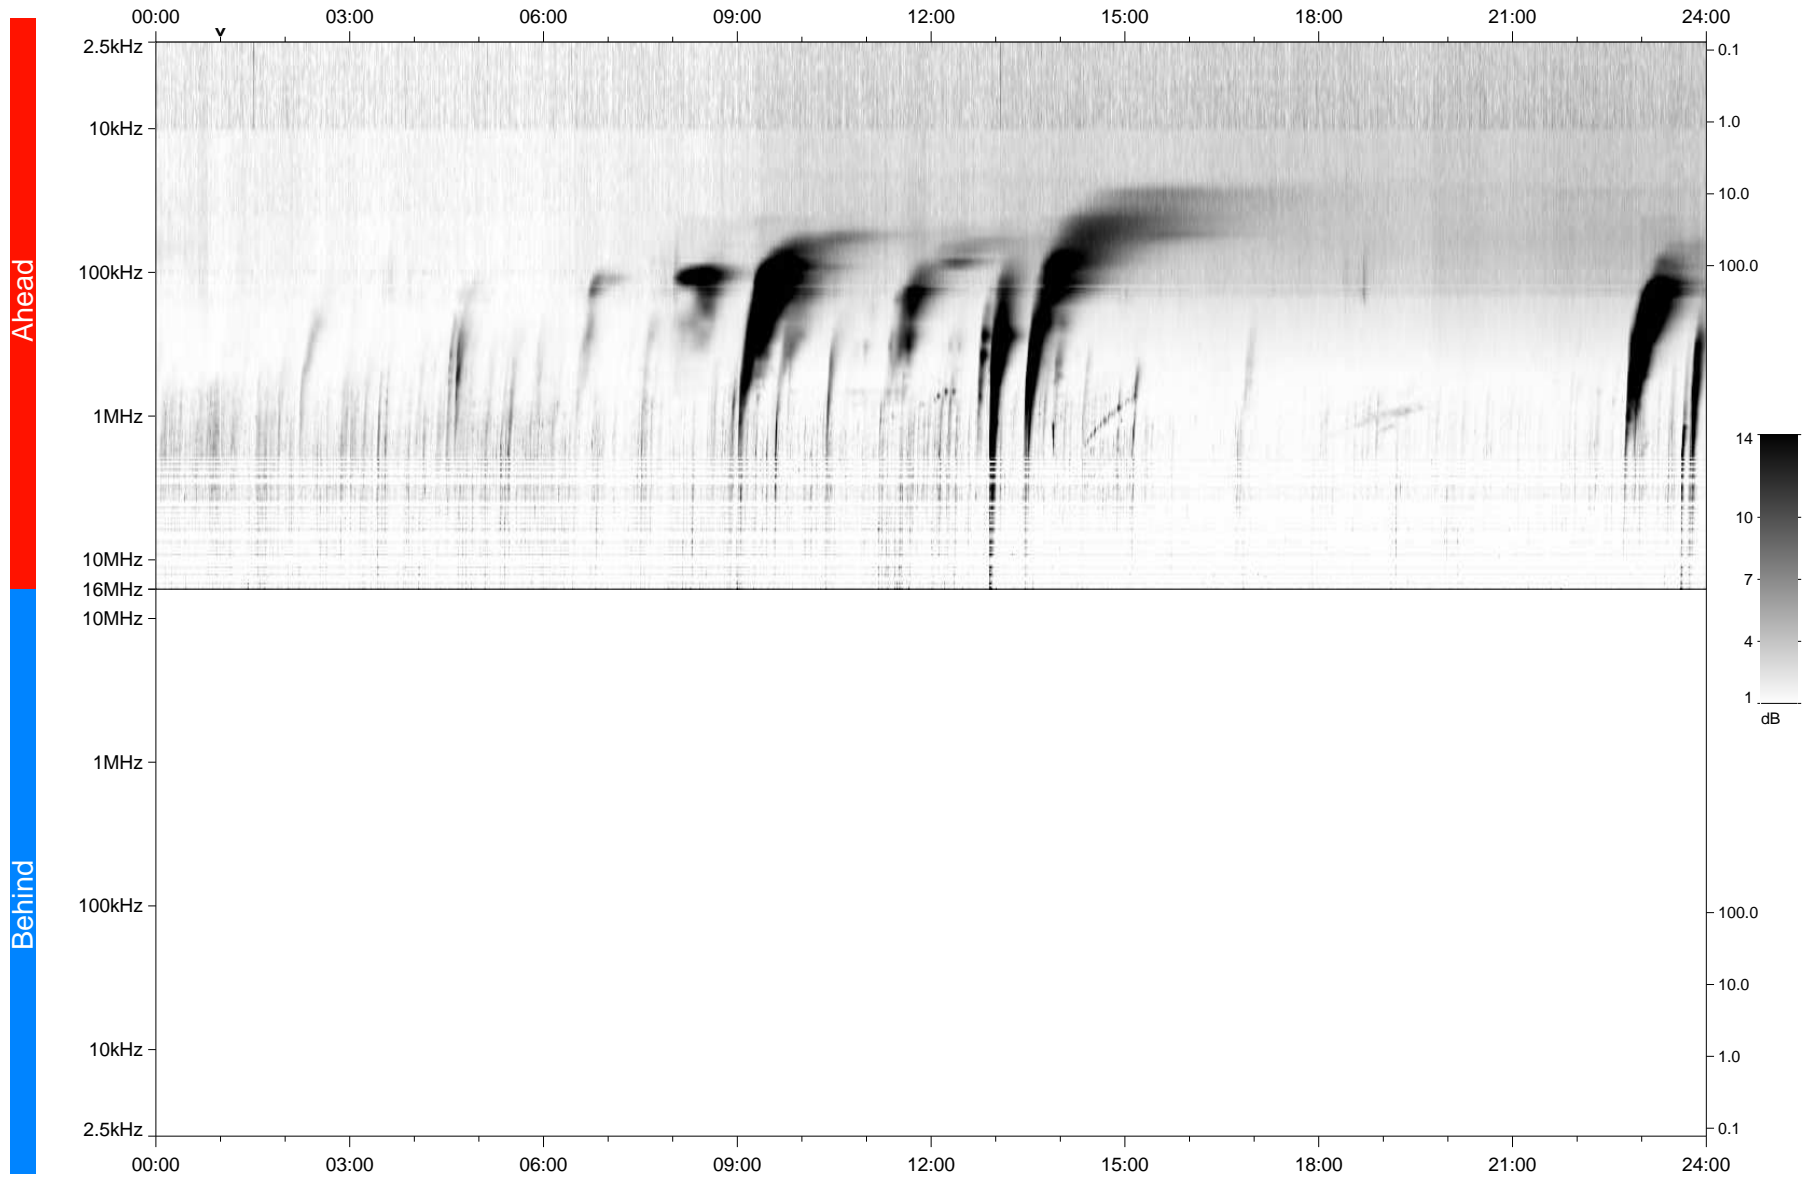

# STEREO/WAVES Daily Summary - 02-Apr-2022 (DOY 092)

Ahead source file: swaves\_ahead\_2022\_092\_1\_05.fin  
Ahead PSE Angle: -32.9°

Behind PSE Angle: 29.8°  
Behind source file: No STEREO-B data

Time (UTC)

file: stereo\_swaves\_daily-summary\_gray\_20220402\_v04  
made by: space.umn.edu on macOS with TDL 8.8.2 on 2022-09-30 19:38:03, with TLib V945 / dynspec V311