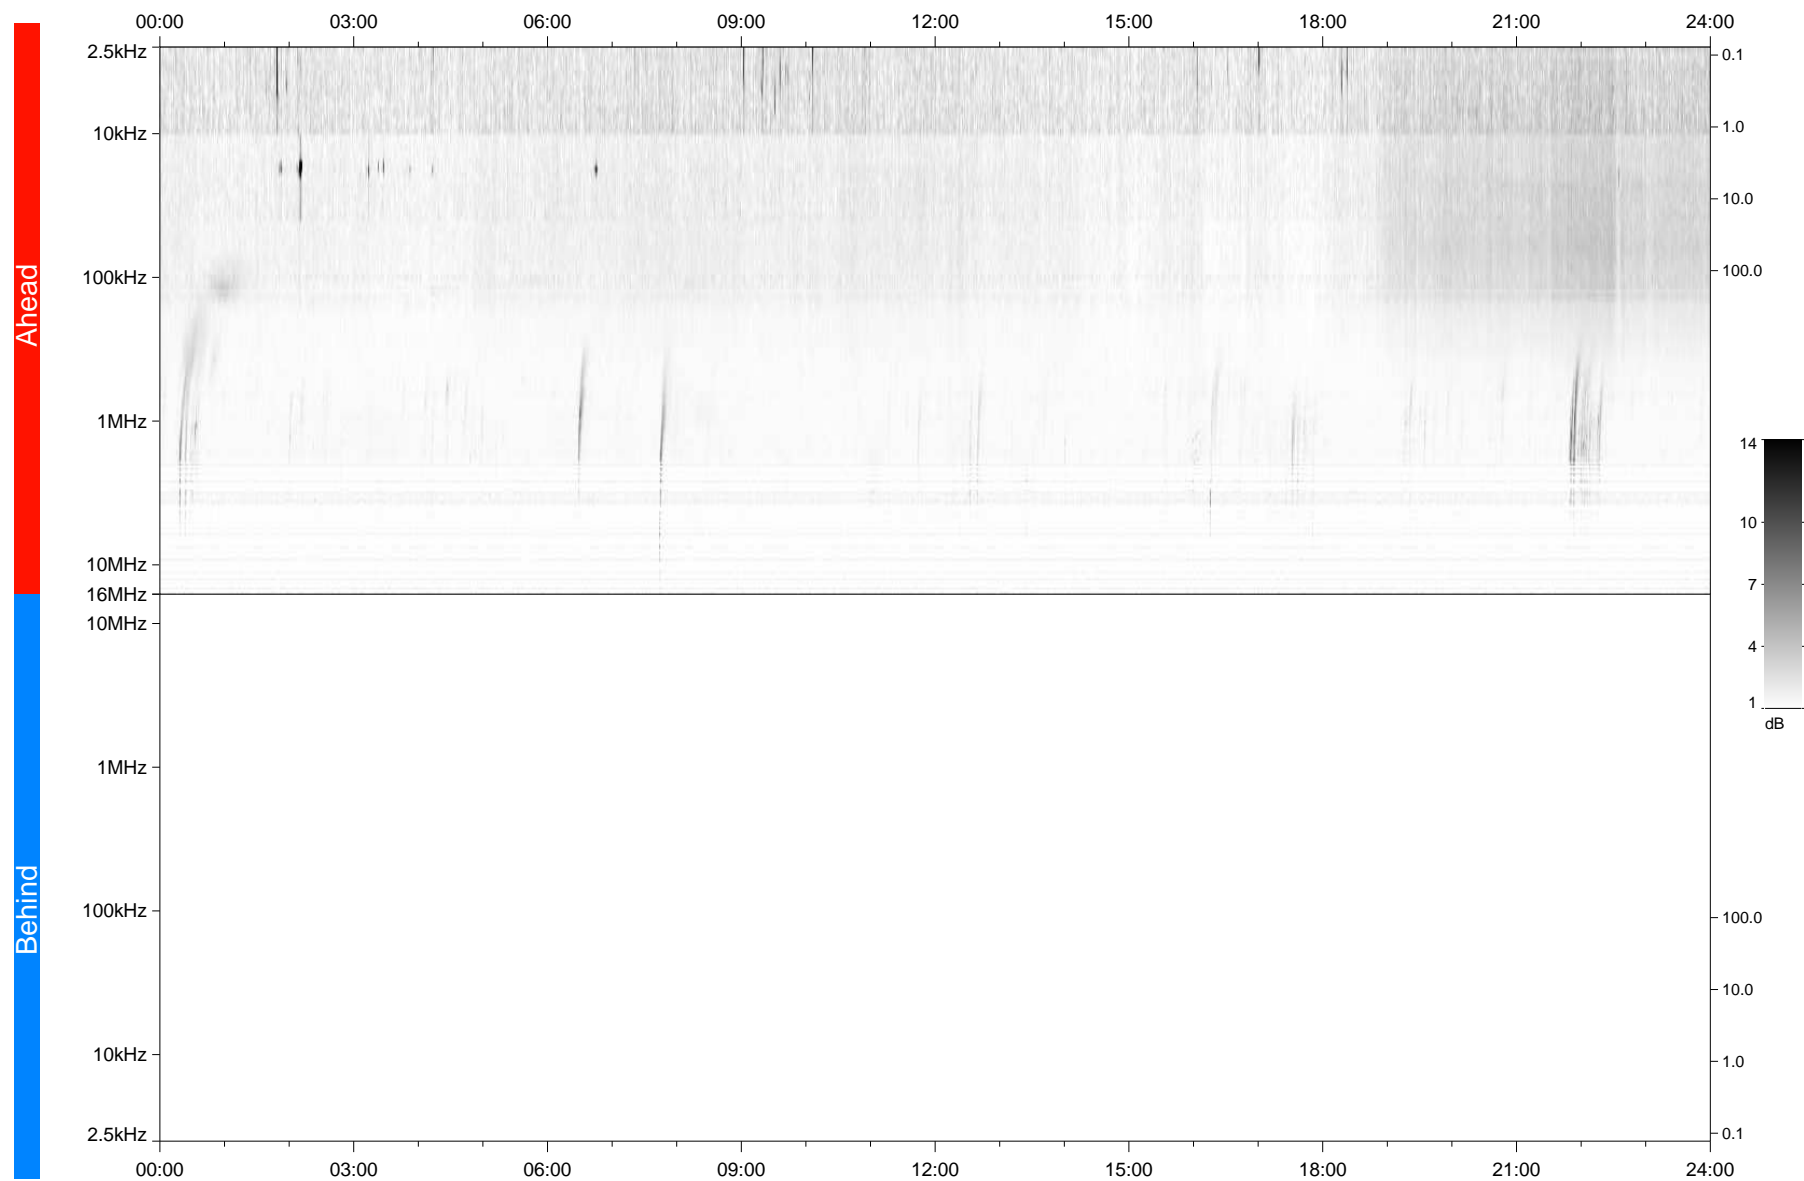

# STEREO/WAVES Daily Summary - 26-Mar-2022 (DOY 085)

Ahead source file: swaves\_ahead\_2022\_085\_1\_06.fin  
Ahead PSE Angle: -33.2°

Behind PSE Angle: 30.3°  
Behind source file: No STEREO-B data

Time (UTC)

file: stereo\_swaves\_daily-summary\_gray\_20220326\_v03  
made by: space.umn.edu on macOS with TDL 8.8.2 on 2022-08-25 02:40:06, with Tlib V945 / dynspec V311